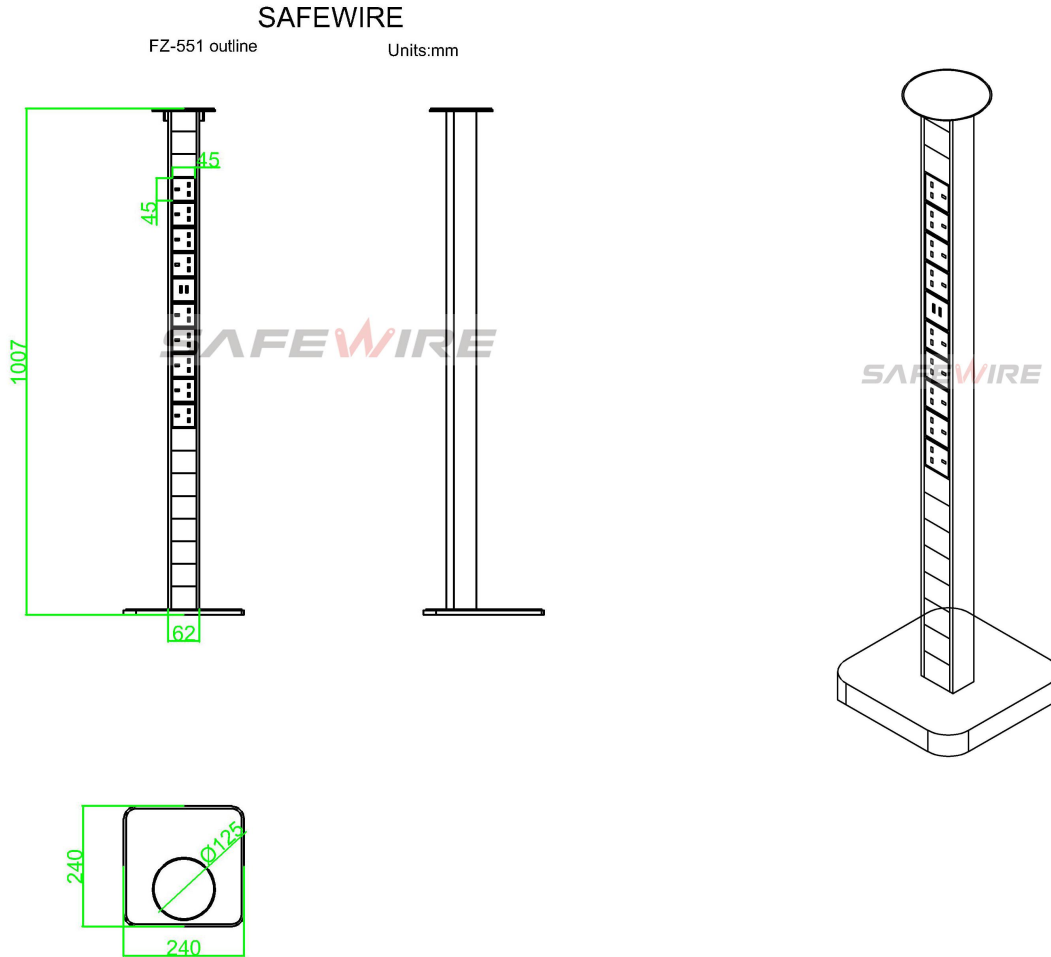

Wenzhou Safewire Electric Co.,Ltd.

No.152 Xingguang Road, Xingguang industry zone, Liushi town, Yueqing, Wenzhou,China ,325604
Tel:0086-577-62799688; Email:info@safewirele.com;

www.safewirele.com

FZ-551 Outline drawing:

Available sockets or modules types:

SAFEWIRE

45 Type Function Accessories

2 pin socket	Australia socket	3 pin multi function	BS socket	EU socket	French socket	USA socket		
F2	F4	F11	F15	F16	F18			
RJ45/Cat.6 data/TEL socket	TV socket	BNC socket	ø3.5 earphone socket	DIN(eight pins)	Audio socket	Vedio socket	Stereo socket	USB
F20/F21/F22/F23/F25/F28	F30	F31	F32	F33	F35	F36	F38	F39
Cannon socket	Speaker socket	15 pins VGA (pin hole type) / 15pins VGA (pin hole type)	HD TV socket	S-terminal	Switzerland socket	Italy socket		
F40	F42	F45/F46/F47/F48	F49	F51