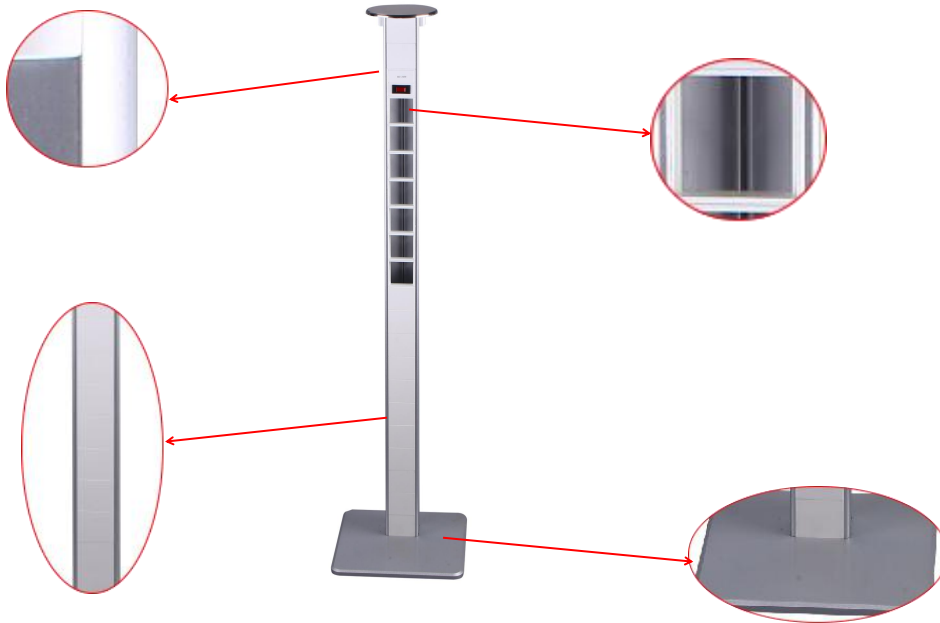

**2) Technical parameters :**

Serial No.	Parameter	Description
1	Panel Material	Aluminum alloy
2	Surface finish	Painted/Brushed Oxygenated
3	Height of product(mm)	1007
4	bottom base size(mm)	240x240
5	Capacity of modules	Customized
6	Capacity of modules /Interface size	20 ways 45*45mm Legrand's Mosaic modules
7	N.W	4.0KG

## **Product Show:**

## **Features:**

1. Oval shap Aluminum profile, single power supply, height of 1M and weight only 4.0KG,easy install.
2. Legrand international 45\*45mm modules or 86 type single switch socket or 146 twins switch socket.
3. Installation mobility: with round shape base from aluminum materials. No need any secure or screw on floor .It is therefore very easy to reconfigure the distribution of workplaces.