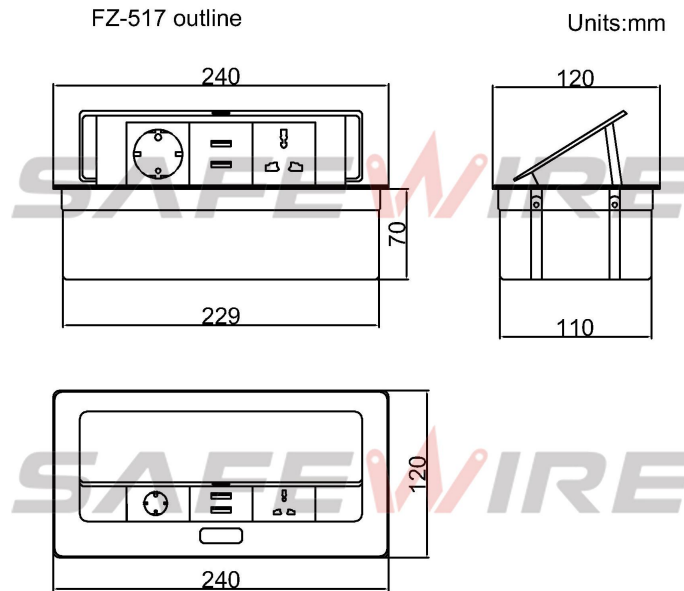

FZ-517 Outline drawing: