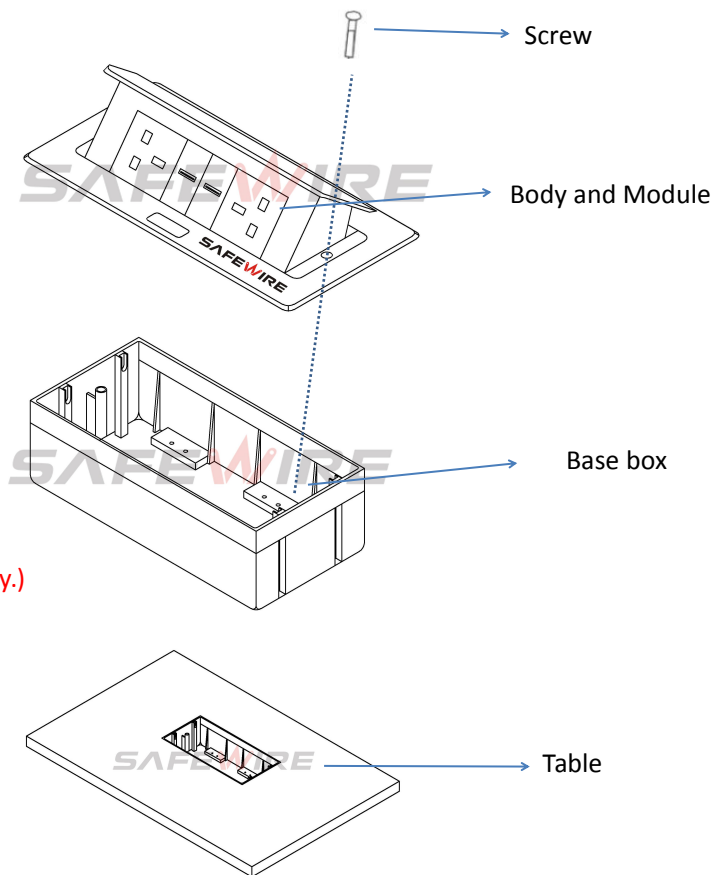

Physical installation