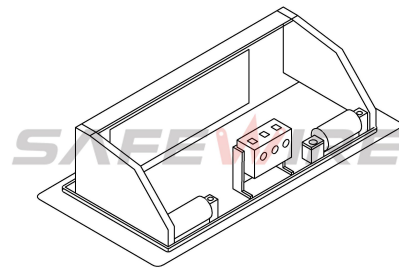

Installation Process

1. Cut out as specification sheet.
2. put the bottom box into cut-out hole,punch the self-tapping screw and fix the bottom box.
3. Remove plastic frame fixing socket modules.Assembly the socket or data Jack into the plastic frame and press frame ensure them combine tightly.
4. Keep socket modules connected by inner wire (it should be copper core 1.5mm²9~20 wire and length should be suitable).Then earthing and ensure inner wire tightly with modules.For fast connector terminal block,Just insert wire into block.
5. Phone line ,TV receiving line sound box wire (it should thin wire) Just the wire length and tighten stop screw comathen.
6. Put the panel on the bottom box and it with the hole.

(2)

(4)