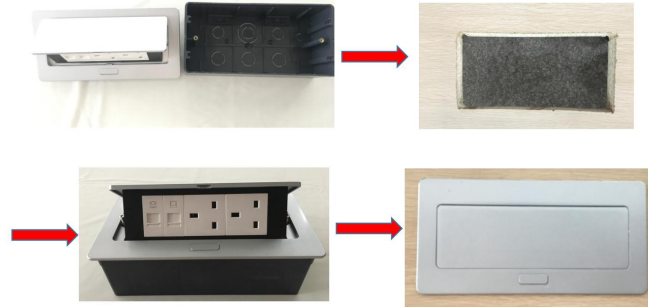

Physical installation