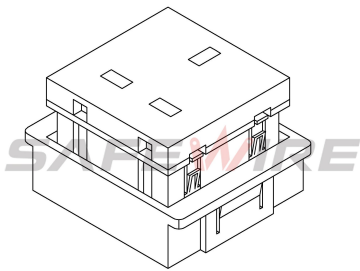

Installation Process

1. Cut out as specification sheet.
2. put the bottom box into cut-out hole,punch the self-tapping screw and fix the bottom box.
3. Remove plastic frame fixing socket modules.Assembly the socket or data Jack into the plastic frame and press frame ensure them combine tightly.
4. Keep socket modules connected by inner wire (it should be copper core 1.5mm²9~20 wire and length should be suitable).Then earthing and ensure inner wire tightly with modules.For fast connector terminal block,Just insert wire into block.
5. Phone line ,TV receiving line sound box wire (it should thin wire) Just the wire length and tighten stop screw comathen.
6. Put the panel on the bottom box and it with the hole.

(3)