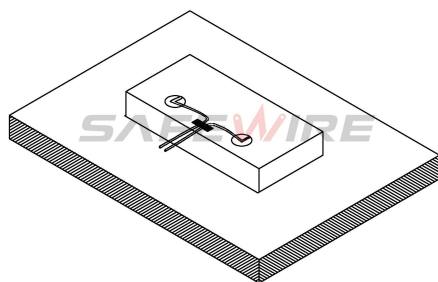

Installation Process

1. Cut out as specification sheet.
2. put the bottom box into cut-out hole,punch the self-tapping screw and fix the bottom box.
3. Remove plastic frame fixing socket modules.Assembly the socket or data Jack into the plastic frame and press frame ensure them combine tightly.
4. Keep socket modules connected by inner wire (it should be copper core 1.5mm²9~20 wire and length should be suitable).Then earthing and ensure inner wire tightly with modules.For fast connector terminal block,Just insert wire into block.
5. Phone line ,TV receiving line sound box wire (it should thin wire) Just the wire length and tighten stop screw comathen.
6. Put the panel on the bottom box and it with the hole.

(5)