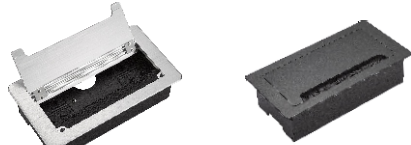

**FZ-521-B**

**FZ-518** Pop up desktop socket

**FZ-518-B**

**FZ-518-S**

**FZ-526**  
Vertically press liftable Socket

**FZ-527**  
Vertically Installation Socket

**FZ-520**  
Vertically press liftable Socket

**FZ-508**  
Clamped on furniture Socket

**FZ-TB-B**  
Mounted on /clamped on Furniture Socket

**FZ-507**  
Underdesk/ Wall mounted Furniture Socket

**FZ-525**  
Office Furniture Socket

**FZ-522-B/S** Office Furniture Socket