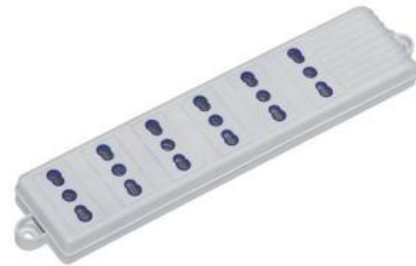

Junction box for Network

3.5 Splash waterproof box

More kitchen or bathroom accessories available

TV Fridge guard and surge protector

1)varisized plastic & metal bottome to choice.

2)varisized plastic & metal frame to choice.