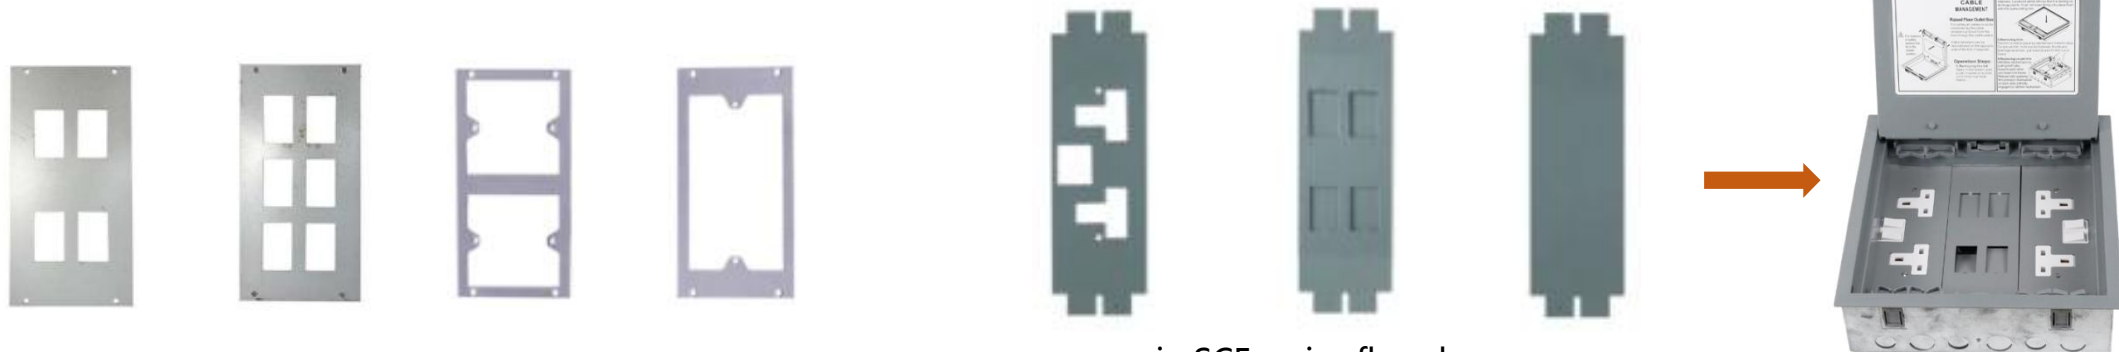

Frame and bridges/Calipers for modules

use in SCF series floor box