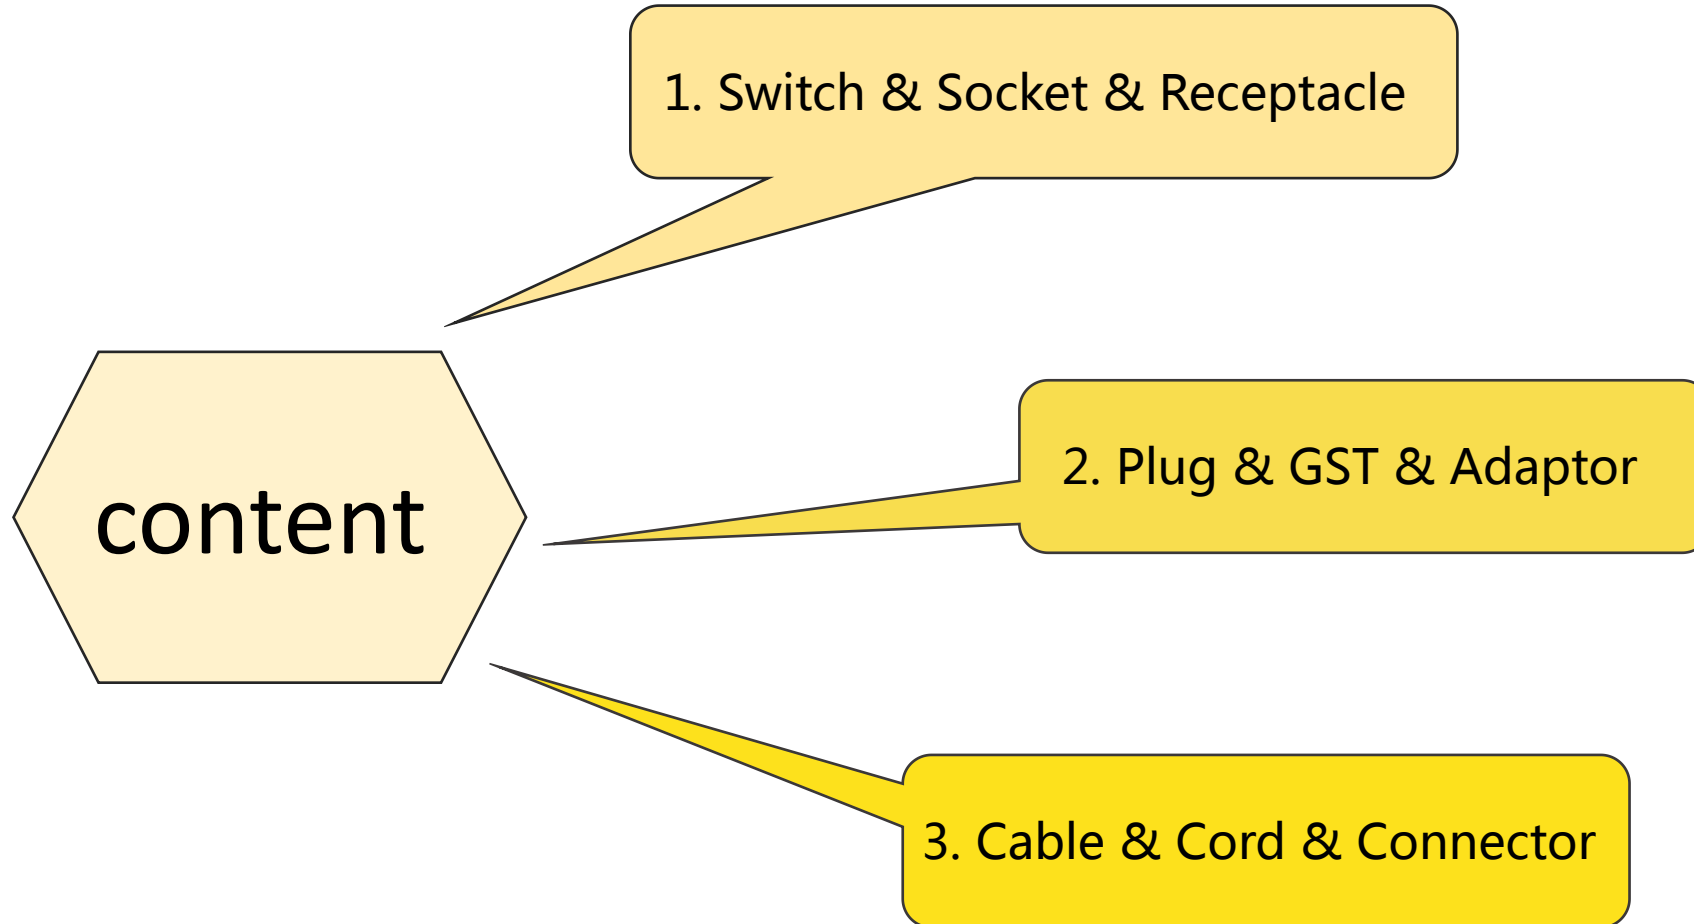

Safewire, Safe Wiring

Since 1998; 20+ years OEM factory for global brand

Product presentation

1.1 Office furniture socket enclosure

Full range furniture socket to satisfy with desktop take electricity or kitchen electricity or hotel electricity

Wireless Charger socket

Pop up socket

Clamped mounted desktop socket

Cylindrical liftable pop up socket

1.2 On-floor/Flush-mounting/Raised floor/Underfloor enclosure

Mini-Columns socket

Pull Out Box with hinge

Those socket is use in the places where a large number of points are needed; Or the office & airport & data room. More customized products can be ask for.

Raised floor box

Serviced Outlet Box

Flip Up socket