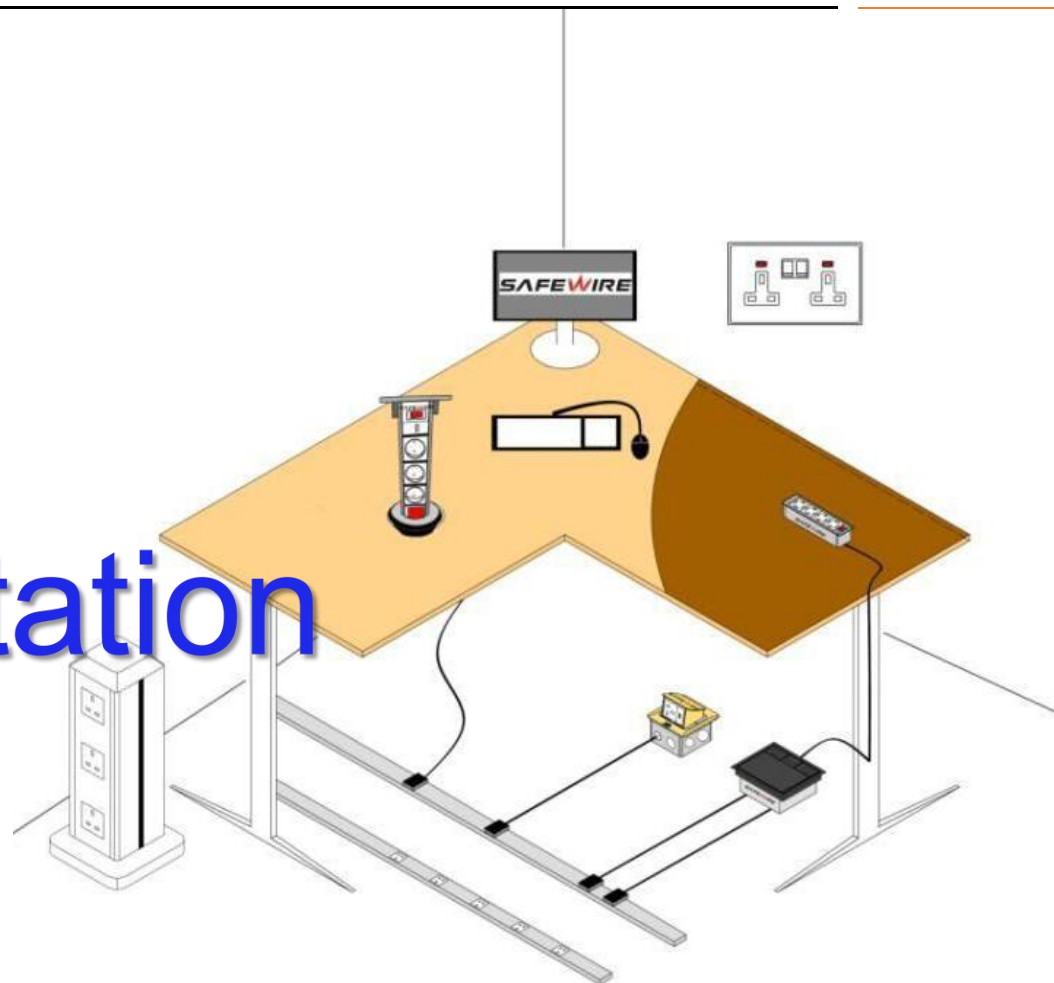

Safewire, Safe Wiring

Since 1998; 20+ years OEM factory for global brand

Product presentation