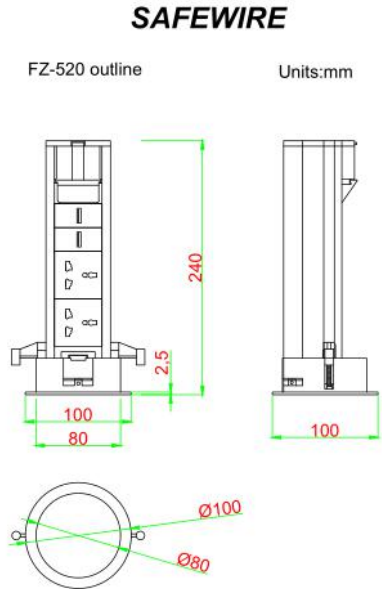

FZ-520 Outline drawing: