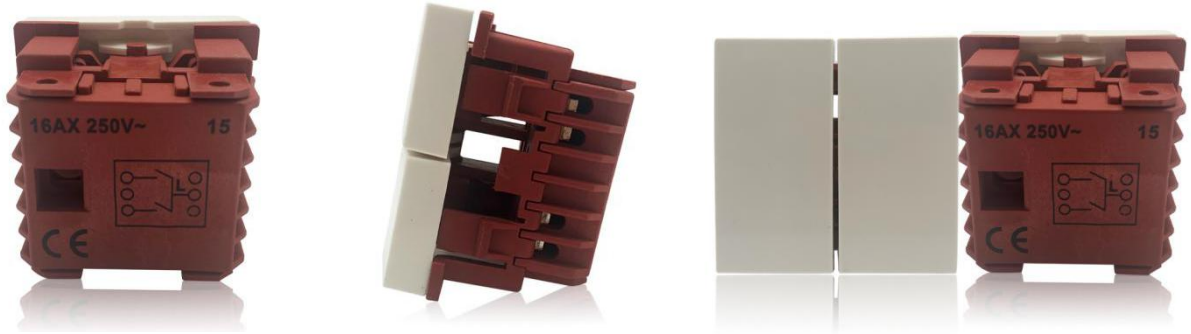

Wenzhou Safewire Electric Co.,Ltd.

2nd floor, Wealth Garden, Liushi Town, Yueqing city,Wenzhou,Zhejiang,China
Tel:0086-577-61725369; Email:info@safewirele.com;

www.safewirele.com

Application

The product use in floor box or desktop socket or the wall .

RoHS Certificate of Compliance : Conforms with the Directive 2002/95/EC (ROHS) regarding to limitation of dangerous substances,in particular to clause 4 which forbids the use of substances: