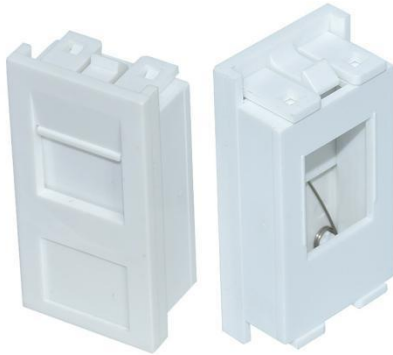

SPECIFICATION SHEET

PRODUCT NAME: 25*50mm Shutter

PRODUCT No. : SNE-41

ADD: 152 xinguang industrial zone, yueqing city, zhejiang province

(TEL) :0086-577-62799688

(E-mail) : info@safewirele.com

(WEB): <http://www.safewirele.c>

Wenzhou Safewire Electric Co.,Ltd.

2nd floor, Wealth Garden, Liushi Town, Yueqing city,Wenzhou,Zhejiang,China
Tel:0086-577-61725369; Email:info@safewirele.com;

www.safewirele.com

Product Description

Item No.	SNE-41
No. of Connecting Ports	Single port
Optional Modules	Keystone or SC, ST, FC fibre adaptor
Series	50 series
Size	25*50mm
Brand	Safewire
Angle	90°
Material	Panel: ABS
Color	White/Black optional

Product Show:

Product description

Features

Shutter without back box and is commonly used as a snap in accessory for wall plates, available for keystone & fibre adaptors in 90° angled. The Shutter inserts into the wall opening, flexible tabs bend up to secure the shutter to the opening. Angled shutters for floor boxes also available in 90° .

Designed to fit the 25*50mm face plates and patch panel/floor box and accept any RJ-Keystone jack UTP or Shielded module..Shutters accept any combination of popular global brands keystone

Wenzhou Safewire Electric Co.,Ltd.