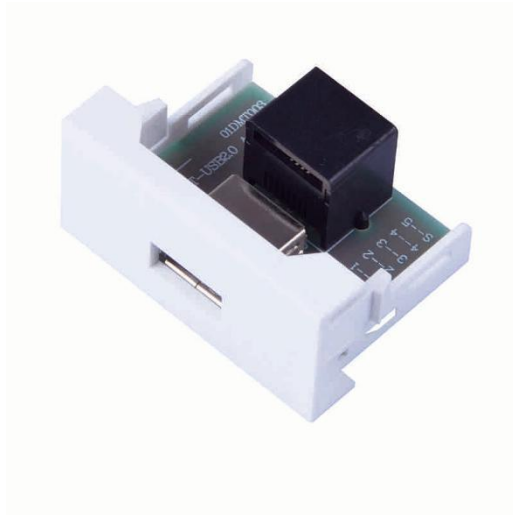

2nd floor, Wealth Garden, Liushi Town, Yueqing city,Wenzhou,Zhejiang,China
Tel:0086-577-61725369; Email:info@safewirele.com;

www.safewirele.com

Product Description

Item No.	M-DMT-USB2.0A-RJ45
Type	USB 2.0A/RJ45
Brand	Safewire
Size	22.5*45mm
Material	ABS
Degree	180°
Color	White/Black optional
Storage	-40°C to 70°C
operation	-10°C to 60°C

Product Show:

Feature

- *USB 2.0 Type A Female Connector & RJ45
- *With Panel Mount keystone jack
- *Join two USB 2.0 Type-A Male connectors with this coupler connector.
- *Coupler Adapter for Wall Plate Panel
- *Support plug and play.Compatible with USB2.0,1.1