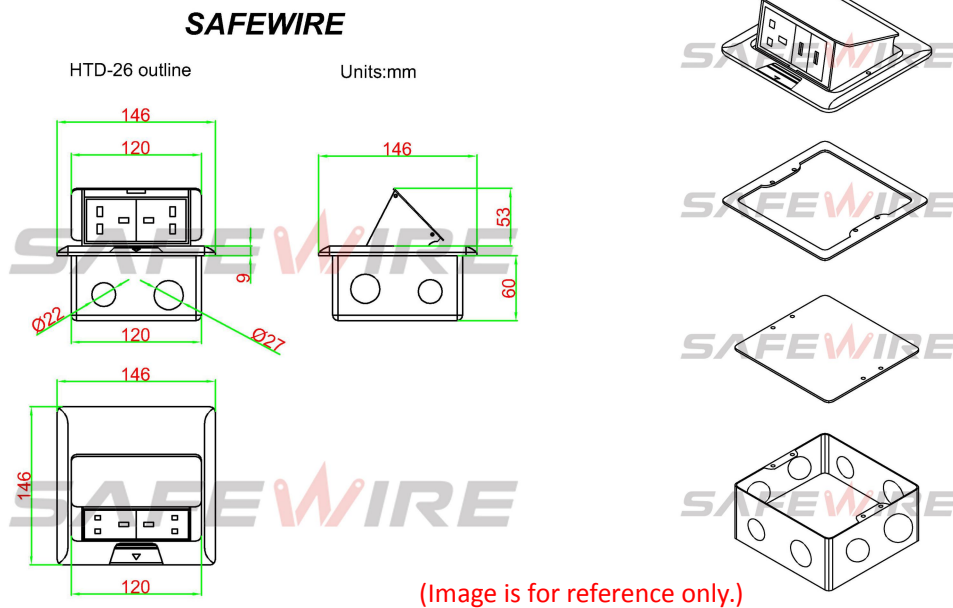

3) Technical parameters :

Serial No.	Parameter	Description
1	Panel Material	Brass alloy/Alu alloy
2	Surface finish	Wire drawing/Polishing/Spray painting
3	Panel Dimension(mm)	146*146
4	Cutout(mm)	125*125
5	Capacity of modules	4 ways modules
6	Bracket material	Zinc Alloy & Alu Alloy
7	Sink box Thickness	1.2mm
8	Sink box Material	Steel+Zinc plated
9	Available modules	45*45mm or 45*22.5mm
10	Damping device (DP)	Normal Pop-up & Soft Pop-up available
11	N.W(kg)	1.50 (Brass alloy);1.20(Alu alloy)
12	G.W(kg)	18.6 (Brass alloy);14.6(Alu alloy)
13	Carton size(cm)	49x32x22

4.Heavy Material Box

Available for F type 45*45mm type or D type22.5*45mm international sockets or modules types:

SAFEWIRE

45 Type Function Accessories

									
F2	F3	F4	F11	F15	F16	F18			
									
F20	F21	F22	F23	F24	F25	F26	F27	F28	F29
									
F30	F32	F33	F34	F35					

HTD-26 Outline drawing:

Package:12 Pcs inner box into a master carton.Poly bag with box packing.

SafeWire

Package solution

www.safewirele.com

Installation Guide

1. Cut out size : 123*123mm.Install the bottom box with panel into the specified location.
2. Screw mounting frame and panel(for desktop only).
3. Fix the panel and bottom box with screws(This item is for ground installation only).
4. ADjust the tightness of all wiring lines (no influence on opening).