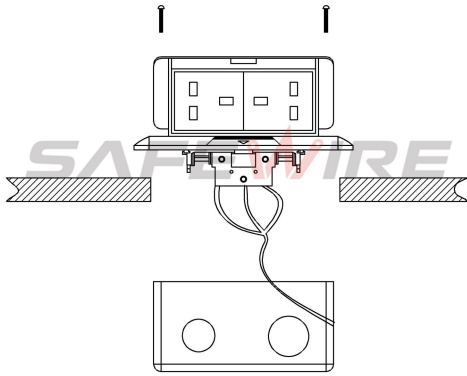

SAFEWIRE

Wenzhou Safewire Electric Co.,Ltd.

No.152 Xingguang Road, Xingguang industry zone, Liushi town, Yueqing, Wenzhou,China ,325604

(3)