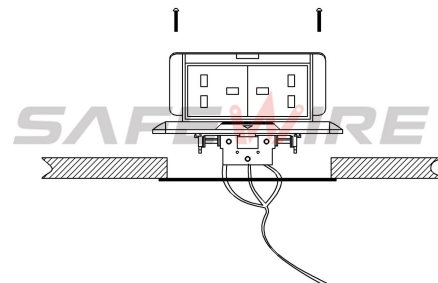

SafeWire

Package solution

www.safewirele.com

Installation Guide

1. Cut out size : 123*123mm.Install the bottom box with panel into the specified location.
2. Screw mounting frame and panel(for desktop only).
3. Fix the panel and bottom box with screws(This item is for ground installation only).
4. ADjust the tightness of all wiring lines (no influence on opening).

(1)

(2)