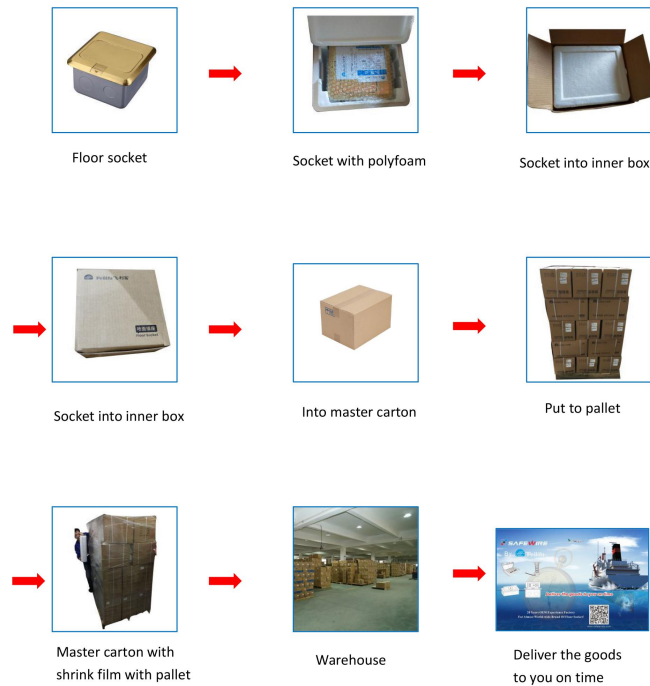

4.Heavy Material Box

Available for F type 45*45mm type or D type22.5*45mm international sockets or modules types:

SAFEWIRE

45 Type Function Accessories

									
F2	F3	F4	F11	F15	F16	F18			
									
F20	F21	F22	F23	F24	F25	F26	F27	F28	F29
									
F30	F32	F33	F34	F35					

HTD-26 Outline drawing:

Package:12 Pcs inner box into a master carton.Poly bag with box packing.

SafeWire

Package solution

www.safewirele.com

Installation Guide

1. Cut out size : 123*123mm.Install the bottom box with panel into the specified location.
2. Screw mounting frame and panel(for desktop only).
3. Fix the panel and bottom box with screws(This item is for ground installation only).
4. ADjust the tightness of all wiring lines (no influence on opening).