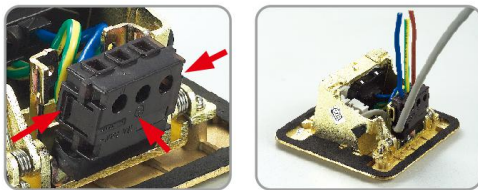

CE certificate by TUV,Germany

LVD test report

Product Show:

Brass color

Silver color

Features:

1. More outlet capacity: double power socket or one power socket + RJ45 computer +RJ11 telephone/2.1A USB charger.
2. Reliable press button: > 5000 times.
3. 3 Durable receptacle: Elastic phosphor copper ,high conductivity, pulling and plugging > 15000 times.

1.Easy-Installation

3.Safety Damping Device

Pop-up Slowly

More Safety

Soft Pop-up
Code:ZN

10 times

The opening speed of which is 10 times slower than regular products.

2.Fast-Wiring