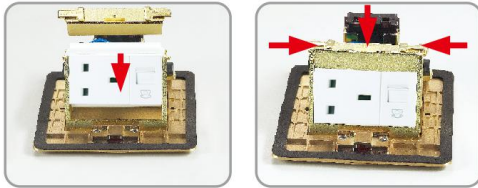

CE certificate by TUV,Germany

LVD test report

Product Show:

Brass color

Silver color

Features:

1. More outlet capacity: double power socket or one power socket + RJ45 computer +RJ11 telephone/2.1A USB charger.
2. Reliable press button: > 5000 times.
3. 3 Durable receptacle: Elastic phosphor copper ,high conductivity, pulling and plugging > 15000 times.

1.Easy-Installation

3.Safety Damping Device

Pop-up Slowly

More Safety

Soft Pop-up
Code:ZN

10 times

The opening speed of which is 10 times slower than regular products.

2.Fast-Wiring