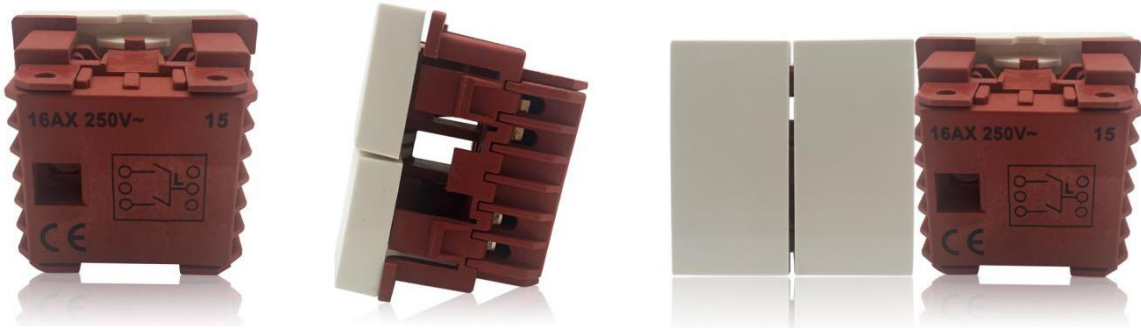

Wenzhou Safewire Electric Co.,Ltd.

2nd floor, Wealth Garden, Liushi Town, Yueqing city,Wenzhou,Zhejiang,China
Tel:0086-577-61725369; Email:info@safewirele.com;

www.safewirele.com

Describe

Serial No.	Parameter	Description
1	type	2 gang 2 way switch
2	color	White + red
3	Shelf life	5 years
4	Current	10A
5	installation	embedded
6	Voltage	250V
7	Panel Material	ABS
8	Inside Material	High quality brass and ABS
9	Size	45*45mm
10	Mechanical Life	10 Years
11	Net weight	150g
12	Working frequency	2.412~2.48MHz

Product Show:

Application

The product use in floor box or desktop socket or the wall .

RoHS Certificate of Compliance : Conforms with the Directive 2002/95/EC (ROHS)

regarding to limitation of dangerous substances,in particular to clause 4 which forbids the use of substances.