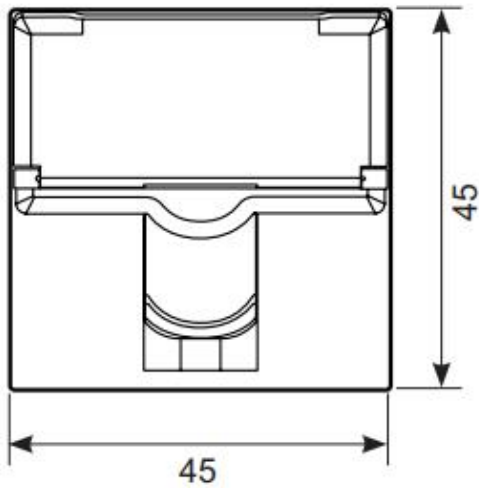

Outline Drawing: