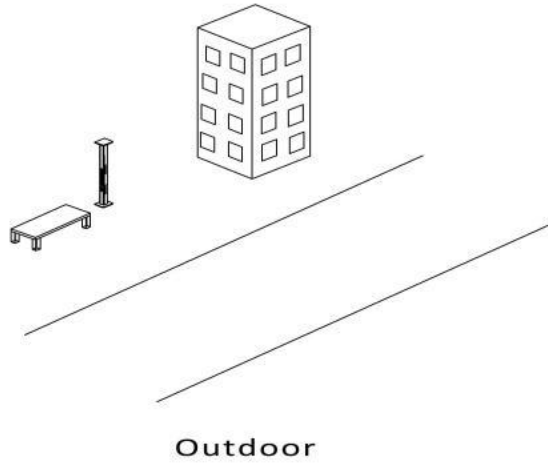

SAFEWIRE

Wenzhou Safewire Electric Co.,Ltd.

2nd floor, Wealth Garden, Liushi town, Yueqing, Wenzhou,China ,325604

Application: