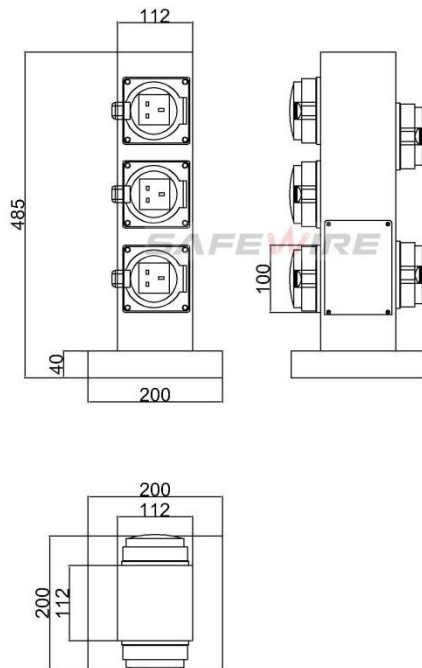

Outline drawing

FZ-S66 outline

Units:mm