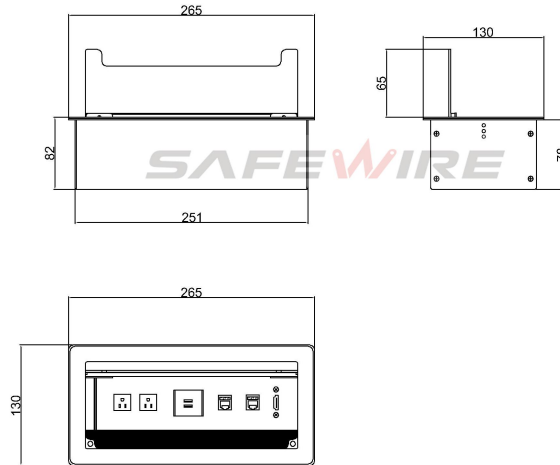

Wenzhou Safewire Electric Co.,Ltd.

No.152 Xingguang Road, Xingguang industry zone, Liushi town, Yueqing, Wenzhou,China ,325604
Tel:0086-577-62799688; Email:info@safewirele.com;

www.safewirele.com

FZ-521C Outline drawing: