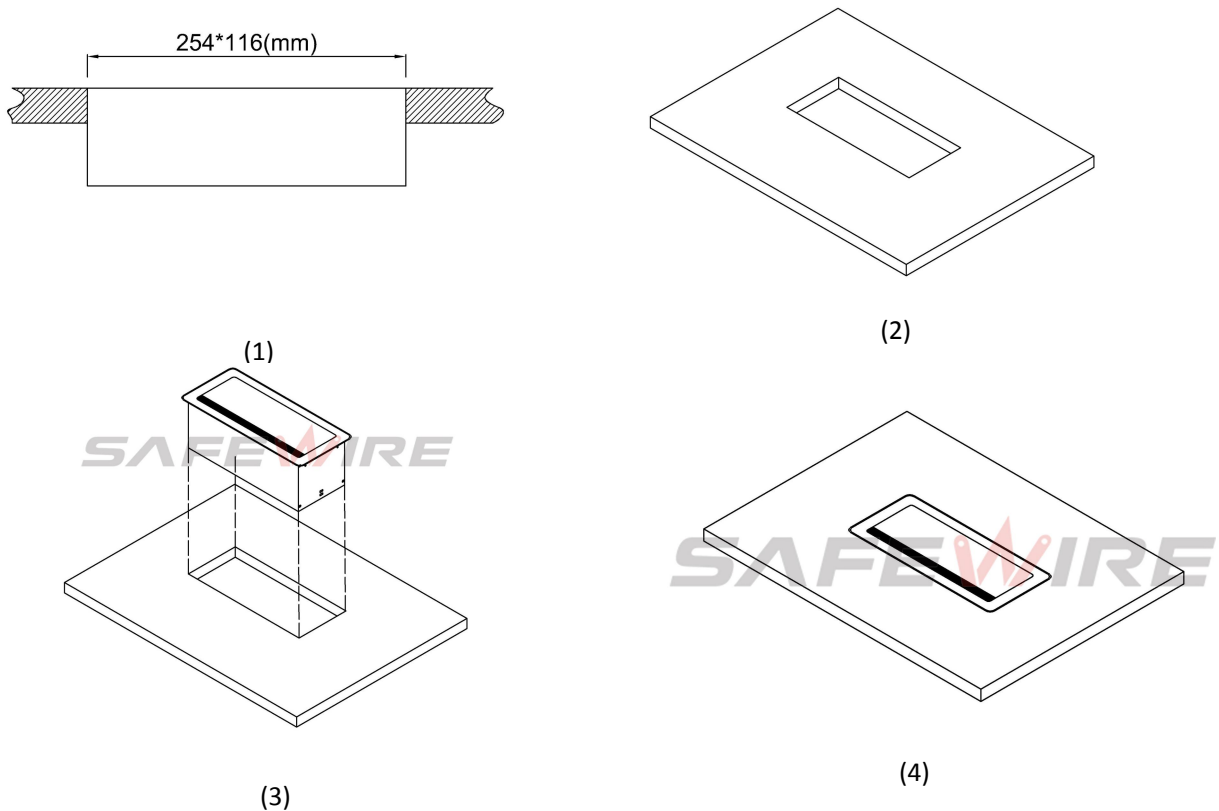

Installation Guide :

1. Before installation, please opening pore on the table-board which is asked to install according to related product specification.(unit:mm)
- 2.Place the product in a pre-opened table top

Attentions:

- 1.Use only in normal temperature.Do not expose to conditions that harm to the product's safety,such as humidity,dusty and corrosives.
- 2.Properly connecting and installing according to the rated voltage ,frequency,rated current and function identification of the product
3. All dimension quoted are nominal only. Drawings , images and text are for illustrative perposes only and product details and dimension are subject to change without notice.