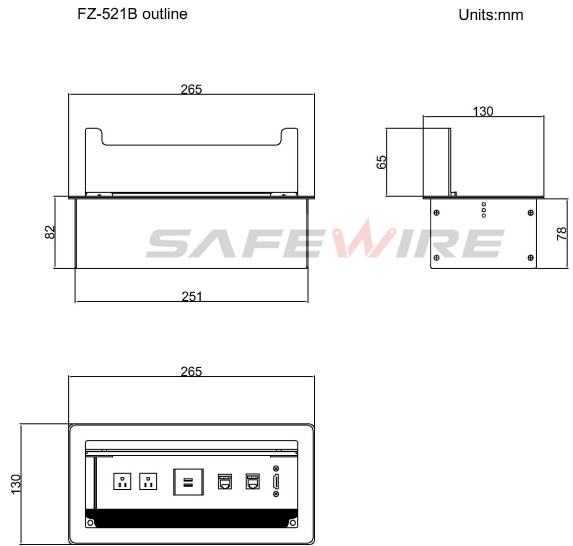

Wenzhou Safewire Electric Co.,Ltd.

No.152 Xingguang Road, Xingguang industry zone, Liushi town, Yueqing, Wenzhou,China ,325604
Tel:0086-577-62799688; Email:info@safewirele.com;

www.safewirele.com

FZ-521B Outline drawing: