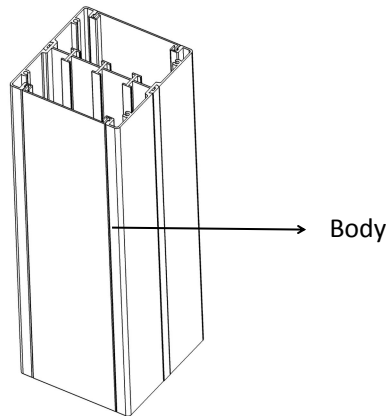

SAFEWIRE

Wenzhou Safewire Electric Co.,Ltd.

No.152 Xingguang Road, Xingguang industry zone, Liushi town, Yueqing, Wenzhou,China ,325604
Tel:0086-577-62799688; Email:info@safewirele.com;

www.safewirele.com

(1)

(2)

(3)

(4)

(5)