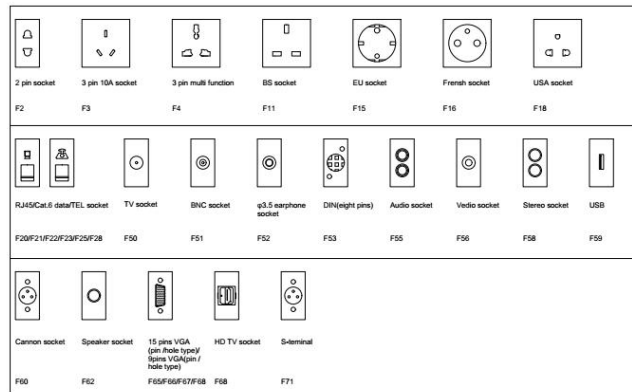

Wenzhou Safewire Electric Co.,Ltd.

No.152 Xingguang Road, Xingguang industry zone, Liushi town, Yueqing, Wenzhou,China ,325604
Tel:0086-577-62799688; Email:info@safewirele.com;

www.safewirele.com

Available for 45*45mm type international sockets or modules types:

SAFEWIRE

45 Type Function Accessories