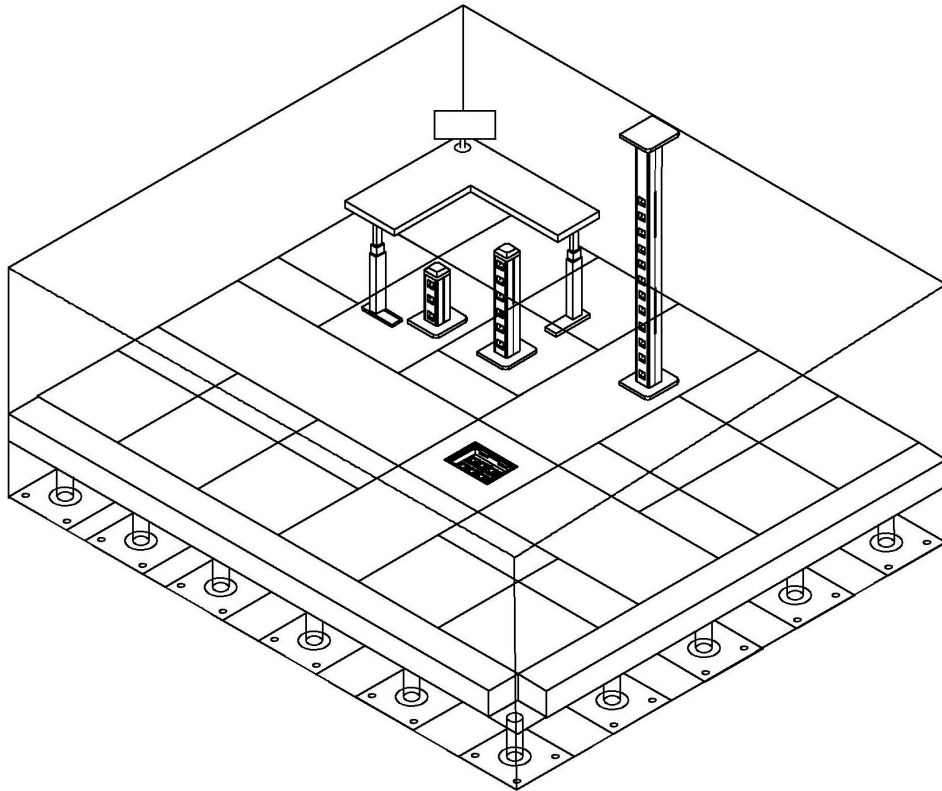

Wenzhou Safewire Electric Co.,Ltd.

No.152 Xingguang Road, Xingguang industry zone, Liushi town, Yueqing, Wenzhou,China ,325604
Tel:0086-577-62799688; Email:info@safewirele.com;

www.safewirele.com

Application:

- Office and education
- Industry and Engineering
- Presentation and retail;
- Orientation and safety;
- Transit areas and parking;
- Hotels, hospitality and wellness;
- Health, sport and leisure;
- Art and culture;