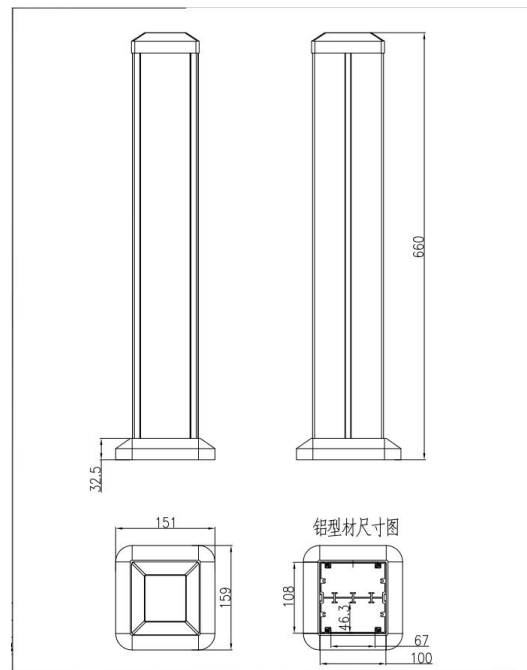

Wenzhou Safewire Electric Co.,Ltd.

No.152 Xingguang Road, Xingguang industry zone, Liushi town, Yueqing, Wenzhou,China ,325604
Tel:0086-577-62799688; Email:info@safewirele.com;

www.safewirele.com

Available for 45*45mm type international sockets or modules types:

SAFEWIRE

45 Type Function Accessories

Product drawing:

FZ-531B