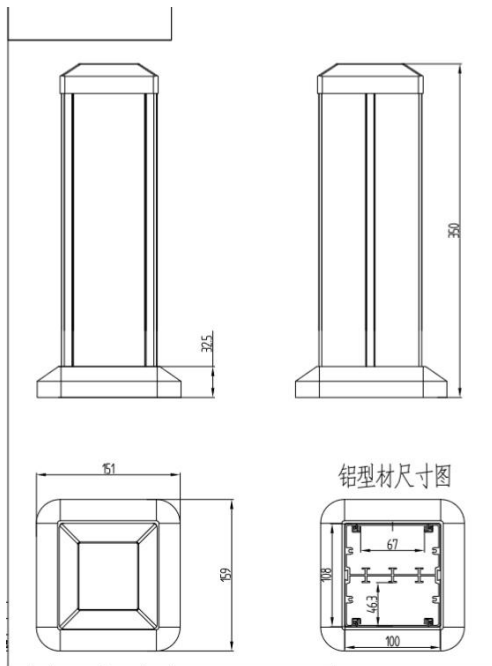

Product drawing:

FZ-531A