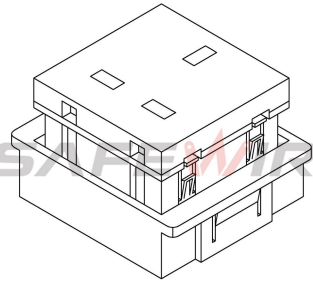

SAFEWIRE

Wenzhou Safewire Electric Co.,Ltd.

No.152 Xingguang Road, Xingguang industry zone, Liushi town, Yueqing, Wenzhou,China ,325604
Tel:0086-577-62799688; Email:info@safewirele.com;

www.safewirele.com

(1)