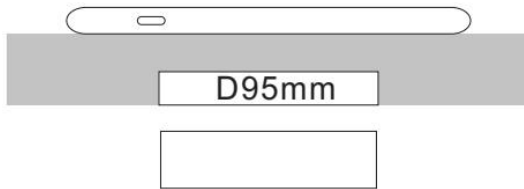

Installation procedure

It is embedded in the bottom of the desktop and the hole diameter is D95mm