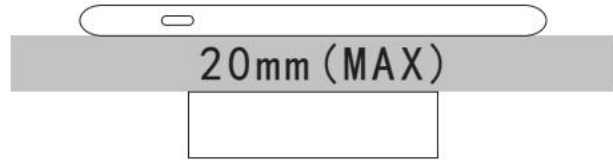

Transmission distance:20mm(MAX)