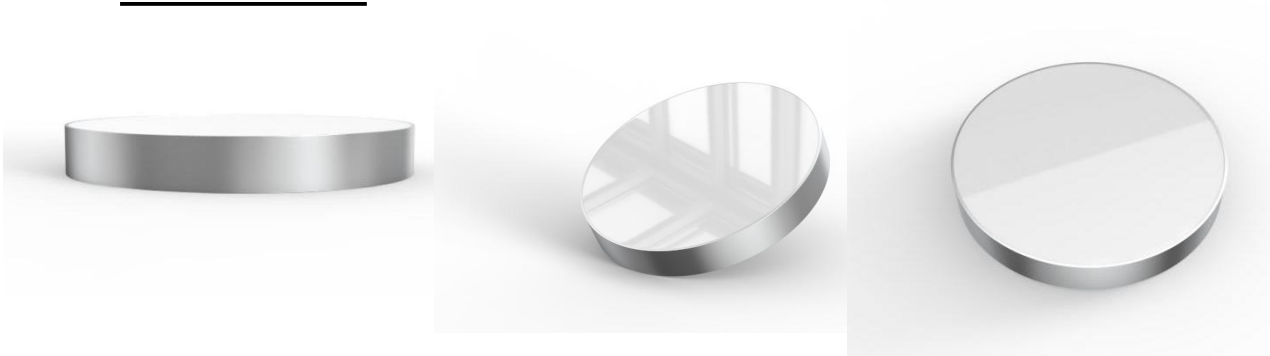

1) Product detail

1	Product Name	Accessed Wireless Charger
2	Item No.	FT-10
3	Materials	Aluminum alloy +PC lens
4	Rate of work	5W 7.5W 10W
5	Input	5V/2A 9V/1.67A
6	Output	5V/1A 9V/1.1A
7	Charging Distance	2-20mm
8	Voltage	110-240V
9	Color	Silver
10	Certification	CE,FCC,RoHS
11	Product size	dia. 96mm
12	Product hight	14.5mm
13	Hole size	dia.95mm
14	Wire length	1.2m / 1.8m / 2m
15	Charge efficiency	>70%
16	Product weight	200g

Feature

1. Access flush-mounting :14.5mm recessed height ,Smart and convenient charging.
2. Wireless charger : Any other Qi charger-supported device!
3. pressure resistance;
4. Water resistance.
5. Isolation table 20mm, mobile phone can also complete charging.
6. **Application** : coffee shop, western restaurant, bar, airport, high-speed railway, desk and other public places.

Product show