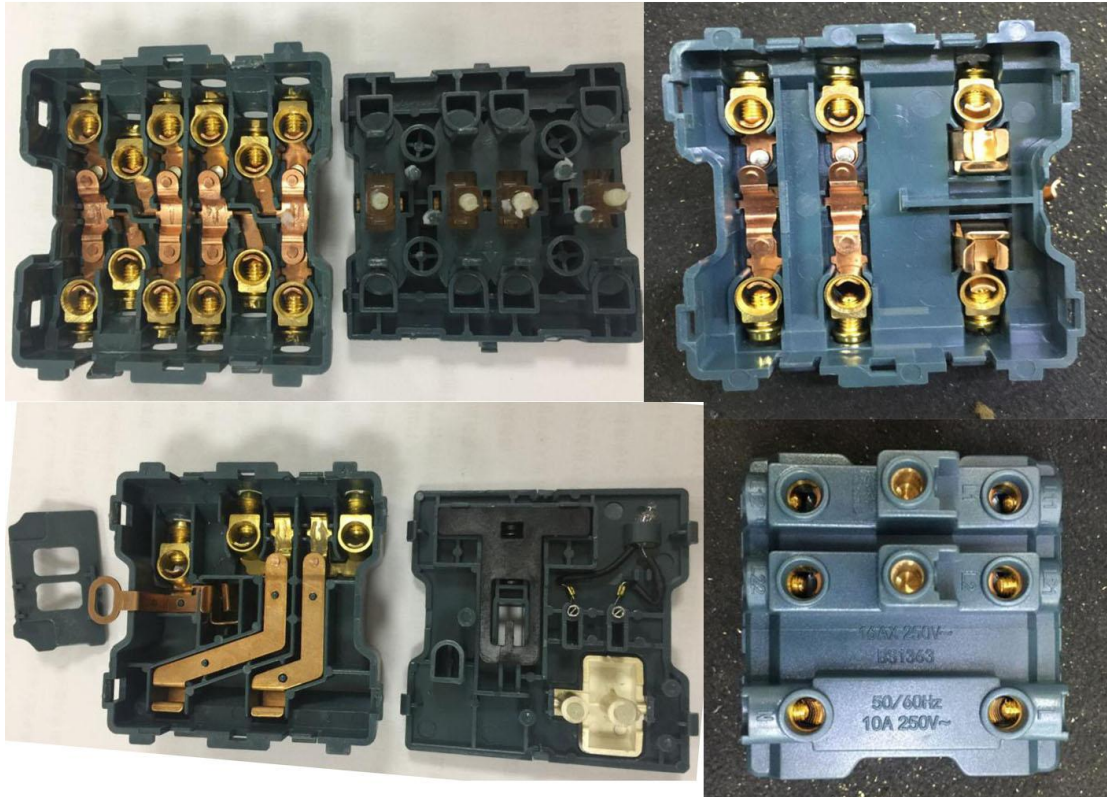

SAFEWIRE

Wenzhou Safewire Electric Co.,Ltd.

No.152 Xingguang Road, Xingguang industry zone, Liushi town, Yueqing, Wenzhou,China ,325604

Products inside: Brass and Copper, Silvery touching point

Application:

Residential / General-Purpose,House,Indoor,School,Office,
Building,Hotel,Residential,villa,home

Attentions:

1. When installing and wiring,Product should avoid direct contact with corrosive liquid, gas (strong acid, strong alkali, paint).
2. This product is suitable for dry surface treatment, avoid water flush and immersion, and ensure its insulation.
3. Avoid acid alkaline solution flushing,avoid scratch of transparent protective paint,ensure corrosion resistance.
4. The product can't be installed outdoor or where exposed to sunlight.