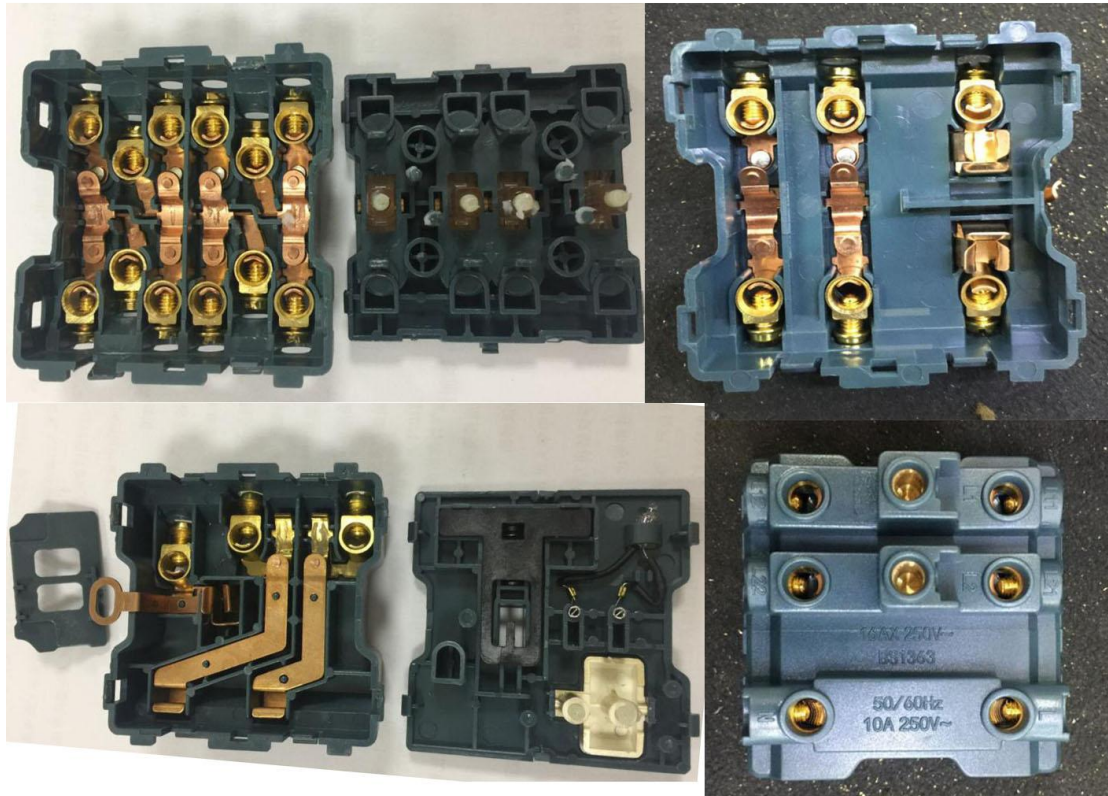

Product Show:

Insert card for power

KC1-039

30A/250V~

6pcs/box 60pcs/ctn

49.5x31.5x20cm³

Features:

- 1.86*86 size, the most popular size in the market.
- 2.High-quality PC material.Flame retardant,high strength,high temperature resistance,not easy to fade.
- 3.Silver contacts, conductive, arc resistant, Tin - phosphorus bronze current - carrying gold parts, excellent electrical conductivity.

5.This one gang one way dimmer have a switch to control dimmer on-off.

Products inside: Brass and Copper, Silvery touching point

Application:

Residential / General-Purpose,House,Indoor,School,Office,

Building,Hotel,Residential,villa,home