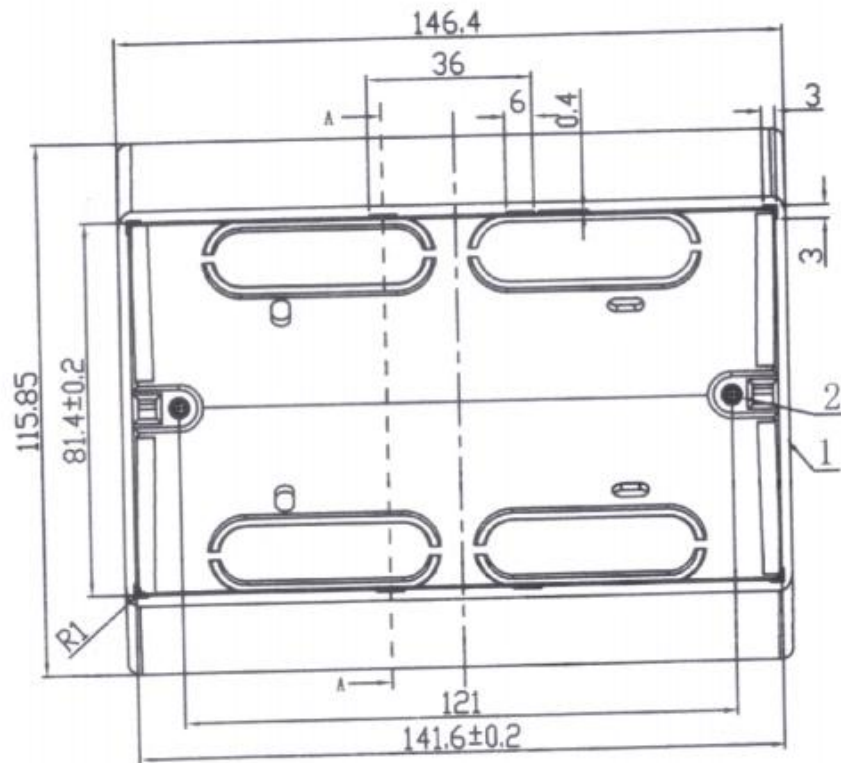

**3) Technical parameters :**

<b>Serial No.</b>	<b>Parameter</b>	<b>Description</b>
<b>1</b>	<b>Panel Material</b>	Fire-retarant ABS plastic
<b>2</b>	<b>Capacity of modules /Interface size</b>	4 ways (45*45mm)modules
<b>3</b>	<b>Configuration</b>	1 Power socket or 1* USB charger or 2 *RJ45 Network
<b>4</b>	<b>Available modules</b>	45mm modules
<b>5</b>	<b>Cable length</b>	1.5m, 2m,2m or required length
<b>6</b>	<b>Size</b>	146.4*115*85

*Full-range 45\*45mm wiring modules as Legrand's Mosaic/Areto series.*

**SAFEWIRE**

Wenzhou Safewire Electric Co.,Ltd.

2nd floor, Wealth Garden, Liushi town, Yueqing, Wenzhou,China ,325604

**FA-2770 Outline drawing**