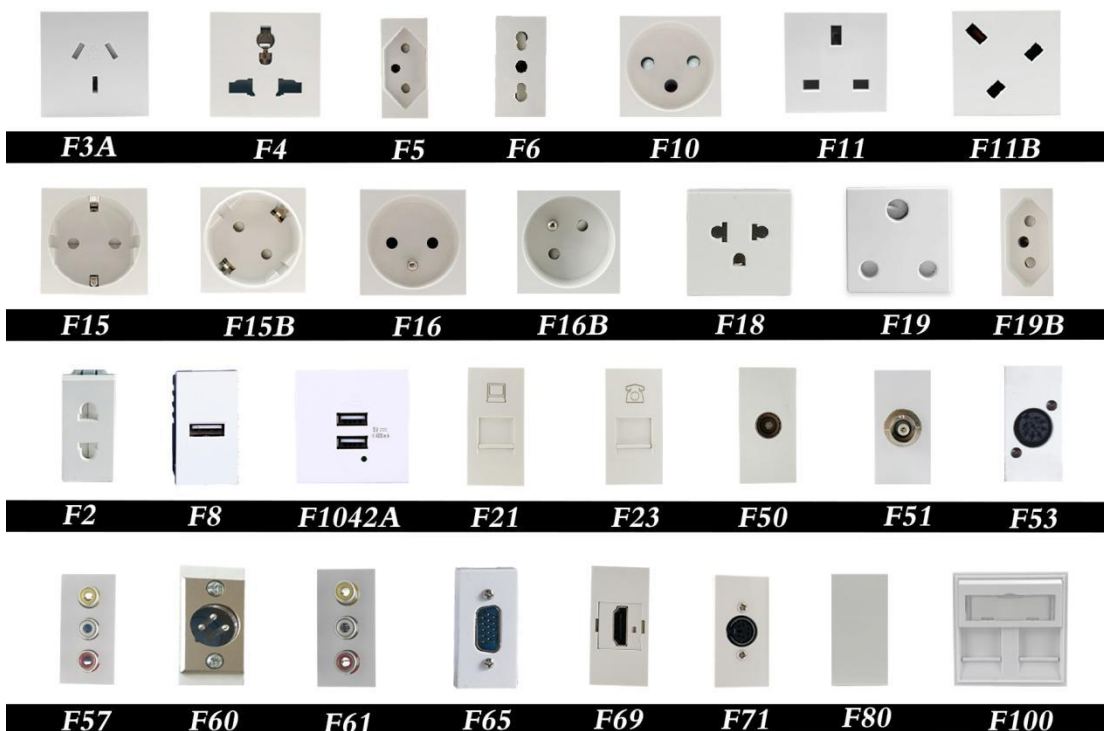

Feature

1. **Easy Access with 45 degree:**The socket design is vertical, and the socket is tilted at 45 degrees, which is helpful for customers to get power in the desktop.
2. **ABS Plastic:**Made of high temperature resistant, not easy to scratch ABS material.This socket is dirt resistant.
3. **4 ways 45*45mm modules design:**4 way module socket that match Legrand Masic module socket.

Full-range 45*45mm wiring modules as Legrand's Mosaic/Areto series.