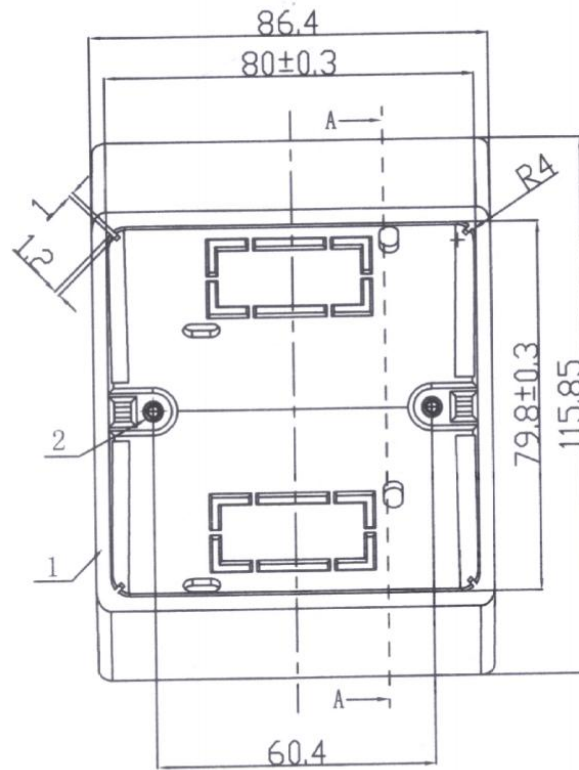

SAFEWIRE

Wenzhou Safewire Electric Co.,Ltd.

2nd floor, Wealth Garden, Liushi town, Yueqing, Wenzhou,China ,325604

FZ-1770 outline drawing

Applic