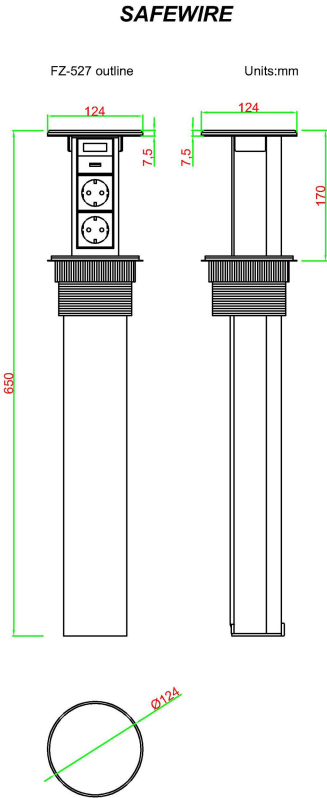

FZ-527 Outline drawing: