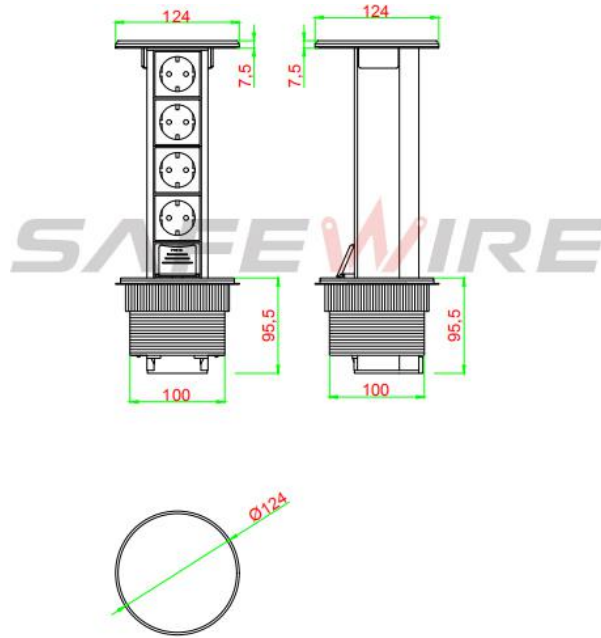

FZ-526 Outline drawing: