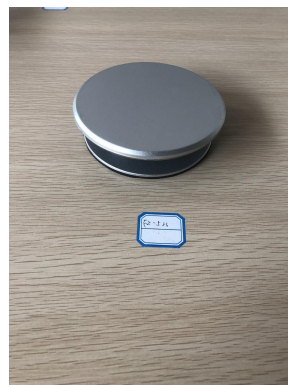

Installation Process

1. Cut out $\phi 100\text{mm}$.
2. Rotate the mounting ring thread first and remove it.
3. Put the product into the opened hole.
4. Rotate and tighten the mounting ring thread and secure the product to the table.