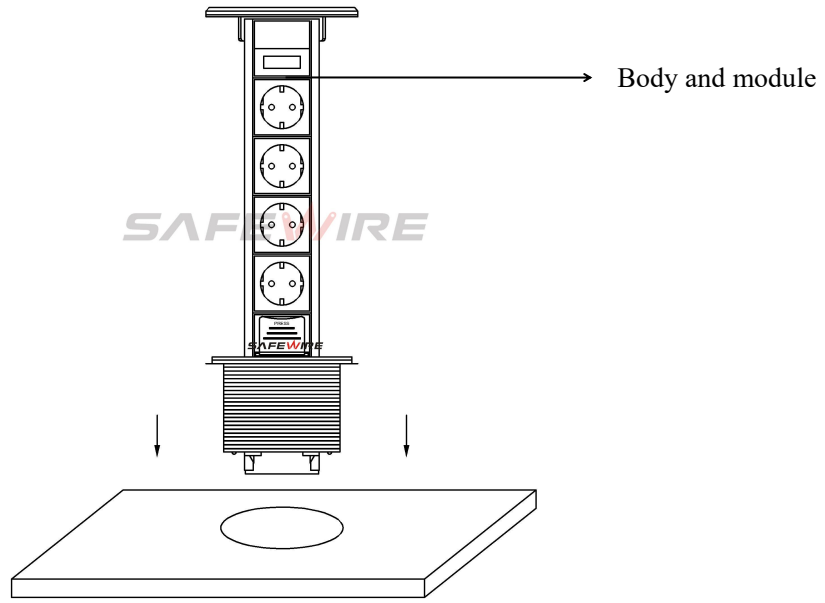

Product Show:

Features:

- 1) Upside-down installation possible.Connection is simple and made on the pop up socket in upper position . The unit is then hidden under the desktop, enabling the modules to come out push& pull the opening.
- 2) Enables the connection of 8 modules.
- 3) Suitably installed into 120mm grommet hole.
- 4) Casting made from aluminum and solid plastic.
- 5) Suitable for desk tops up to 50mm;
- 6) Coming with hardwired starter-or interlink cable. Also avaiable with 2.5mm internal wiring.

www.safewirele.com

Installation Process

1. Cut out $\phi 100\text{mm}$.
2. Rotate the mounting ring thread first and remove it.
3. Put the product into the opened hole.
4. Rotate and tighten the mounting ring thread and secure the product to the table.