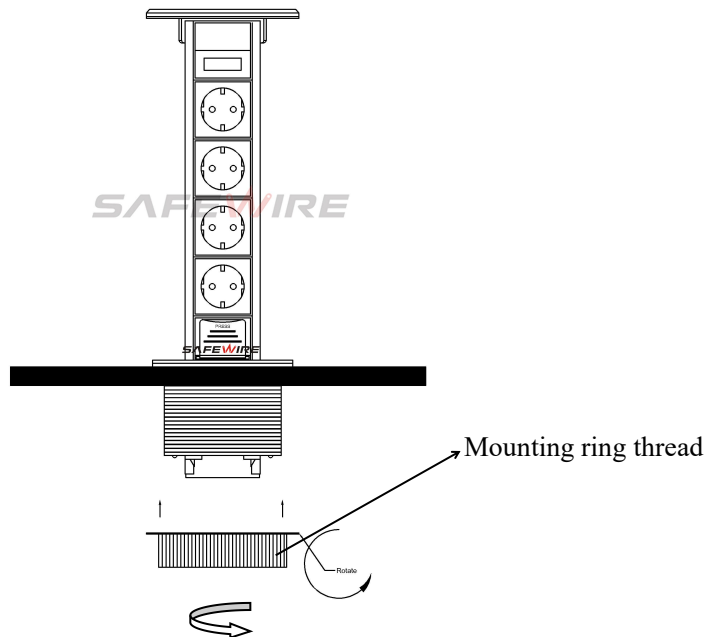

Product Show:

Features:

- 1) Upside-down installation possible.Connection is simple and made on the pop up socket in upper position . The unit is then hidden under the desktop, enabling the modules to come out push& pull the opening.
- 2) Enables the connection of 8 modules.
- 3) Suitably installed into 120mm grommet hole.
- 4) Casting made from aluminum and solid plastic.
- 5) Suitable for desk tops up to 50mm;
- 6) Coming with hardwired starter-or interlink cable. Also avaiable with 2.5mm internal wiring.

vailable for 45*45mm type international sockets or modules types:

SAFEWIRE

45 Type Function Accessories

								
2 pin socket	3 pin 10A socket	3 pin multi function	BS socket	EU socket	French socket	USA socket		
F2	F3	F4	F11	F15	F16	F18		
								
RJ45/Cat.6 data/TEL socket	TV socket	BNC socket	q3.5 earphone socket	DIN(eight pins)	Audio socket	Vedio socket	Stereo socket	USB
F20F21F22F23F25F28	F50	F51	F52	F53	F55	F56	F58	F59
								
Cannon socket	Speaker socket	15 pins VGA (pin /hole type) / 15pins VGA(open / hole type)	HD TV socket	S-terminal				
F60	F62	F65F66F67F68	F68	F71				

www.safewirele.com

Installation Process

1. Cut out $\phi 100\text{mm}$.
2. Rotate the mounting ring thread first and remove it.
3. Put the product into the opened hole.
4. Rotate and tighten the mounting ring thread and secure the product to the table.