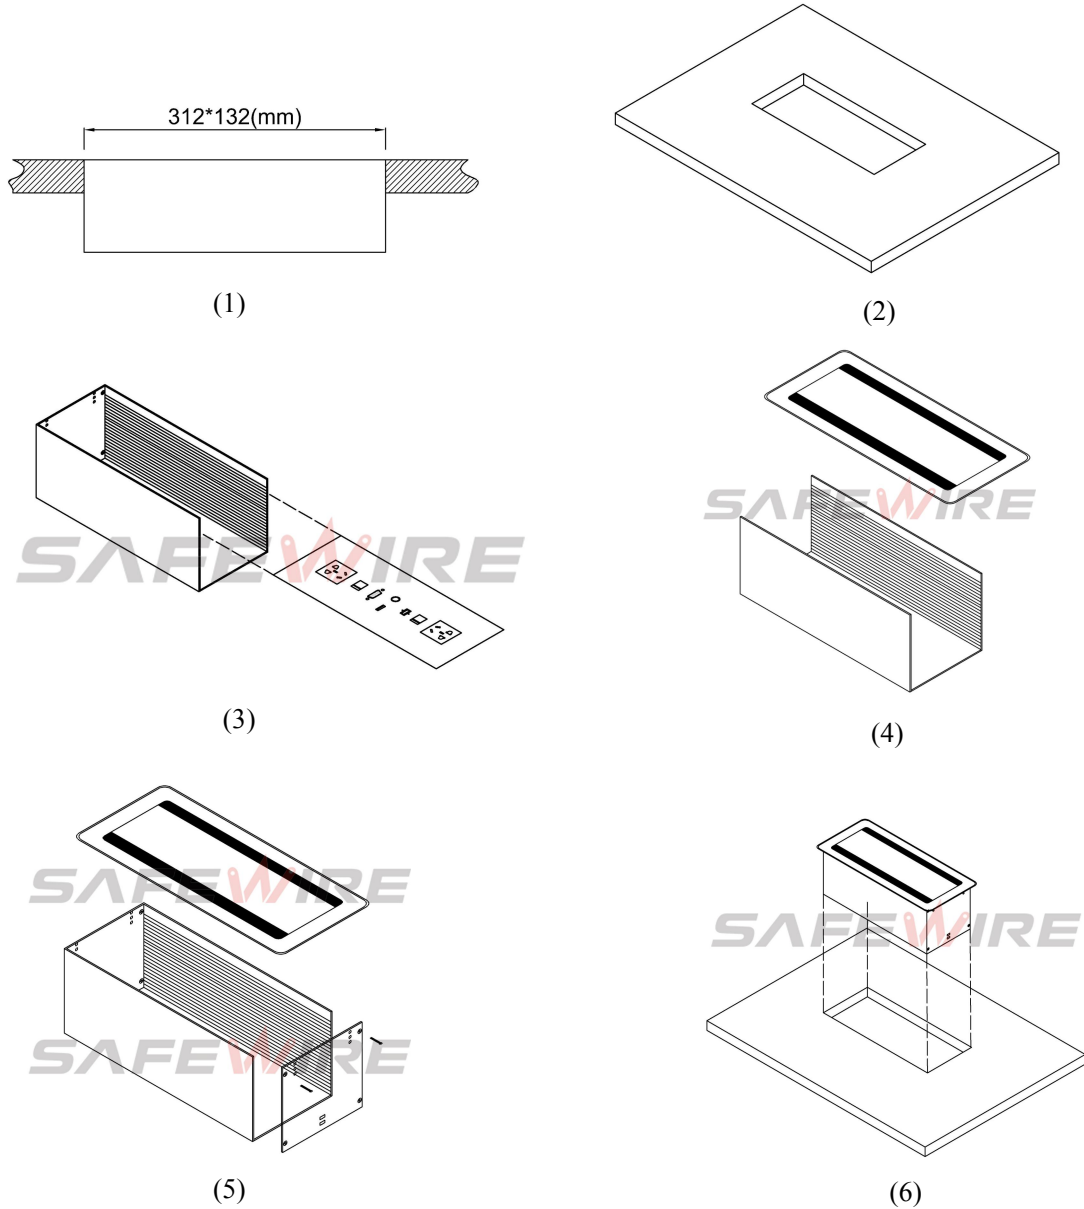

Available sockets or modules types:

**SAFEWIRE**

45 Type Function Accessories

F2	F3	F4	F11	F15	F16	F18		
F20/F21/F22/F23/F25/F28	F50	F51	F52	F53	F55	F56	F58	F59
F60	F62	F65/F66/F67/F68	F68	F71				

**Installation Guide :**

1. Before installation, please opening pore on the table-board which is asked to install according to related product specification.(unit:mm)
- 2.Load the function key panel into a base box.
- 3.Secure the panel and bottom box
- 4.Secure the surrounding bottom box with eight screws
- 5.Place the product in a pre-opened table top