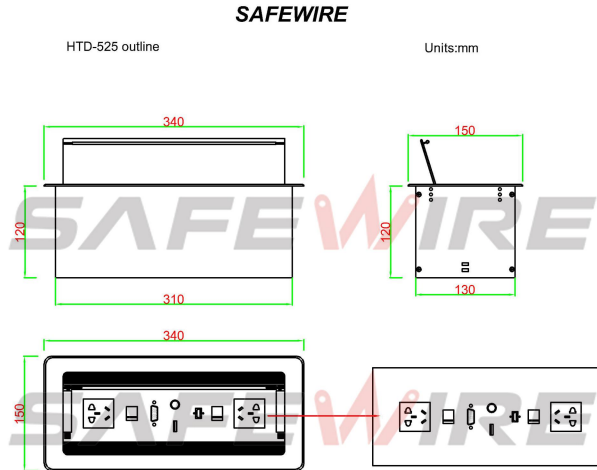

Wenzhou Safewire Electric Co.,Ltd.

No.152 Xingguang Road, Xingguang industry zone, Liushi town, Yueqing, Wenzhou,China ,325604
Tel:0086-577-62799688; Email:info@safewirele.com;

www.safewirele.com

FZ-525 Outline drawing: