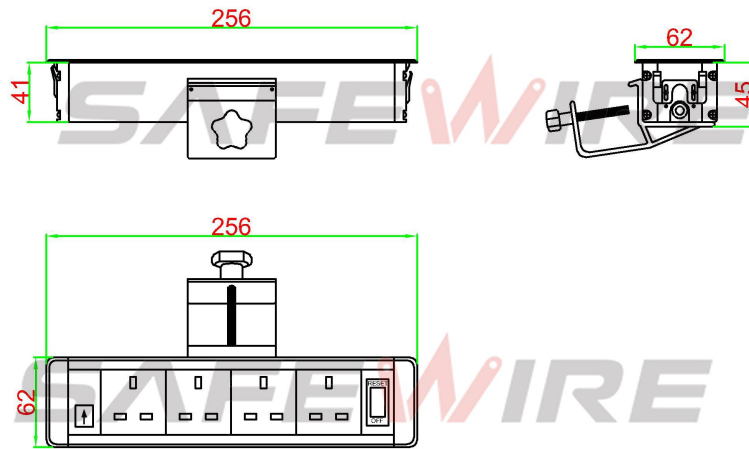

Wenzhou Safewire Electric Co.,Ltd.

No.152 Xingguang Road, Xingguang industry zone, Liushi town, Yueqing, Wenzhou,China ,325604
Tel:0086-577-62799688; Email:info@safewirele.com;

www.safewirele.com

FZ-508 Outline drawing:

SAFEWIRE

HTD-508 outline

Units:mm