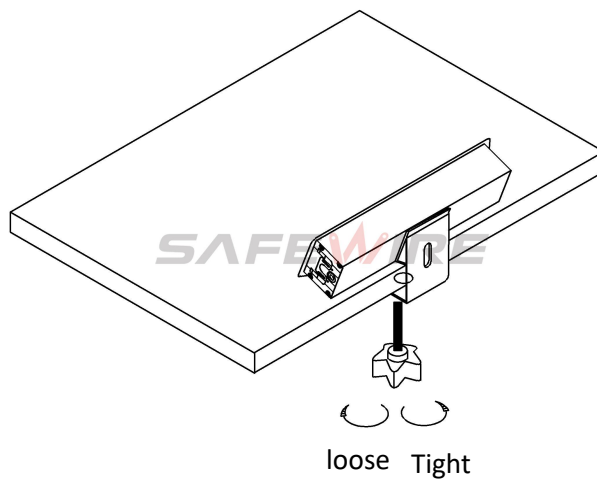

Wenzhou Safewire Electric Co.,Ltd.

No.152 Xingguang Road, Xingguang industry zone, Liushi town, Yueqing, Wenzhou,China ,325604
Tel:0086-577-62799688; Email:info@safewirele.com;

www.safewirele.com