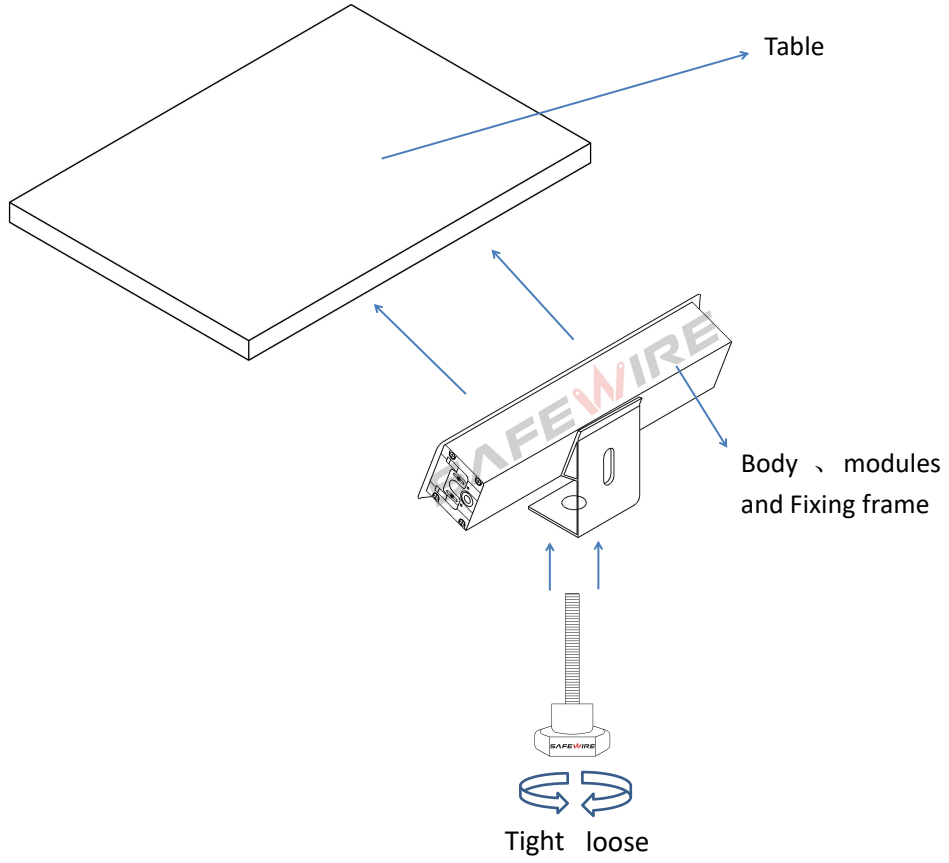

Wenzhou Safewire Electric Co.,Ltd.

No.152 Xingguang Road, Xingguang industry zone, Liushi town, Yueqing, Wenzhou,China ,325604
Tel:0086-577-62799688; Email:info@safewirele.com;

www.safewirele.com