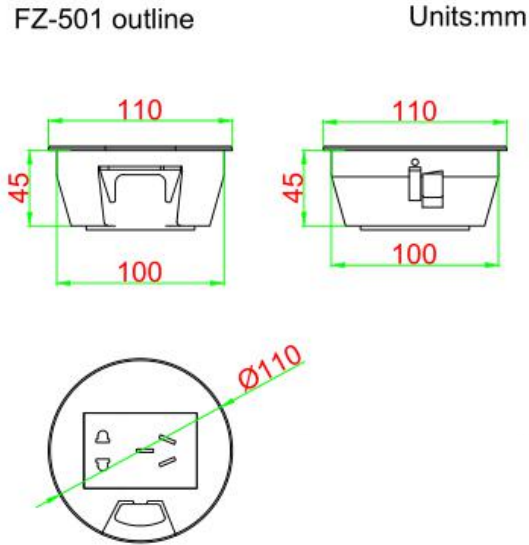

FZ-501 Outline drawing:

SAFEWIRE