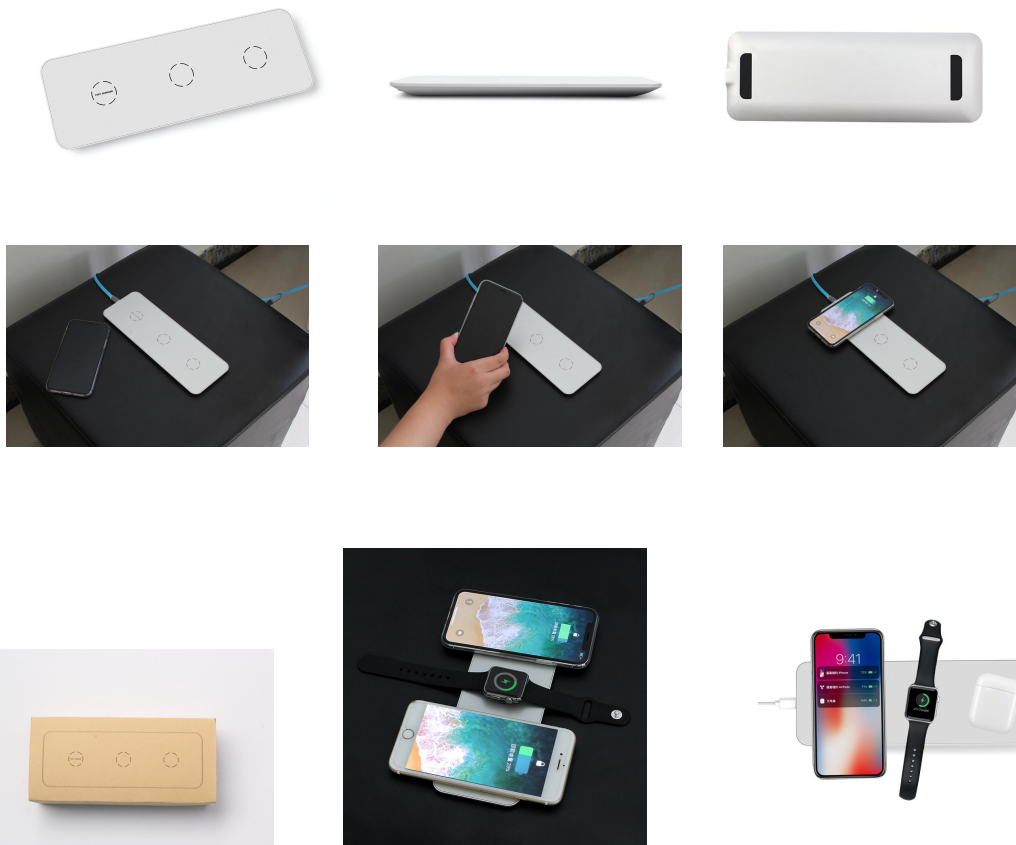

Product Show:

Features:

1. Support Apple Watch1, Watch2, Watch3, Watch4. Watch5 1 and 3 support 7.5W quick charging of Apple mobile phone.
2. Possess CE,FCC, RoHS certificates.

Refined

Exquisite life, the ultimate beauty