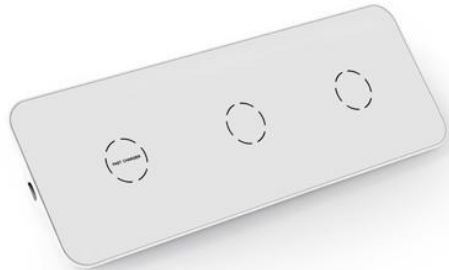

Design concept:

Simple and delicate, simple and happy,
Concise and aesthetically pleasing,
In fact, life is so free from all noise,
To reach a state of purity