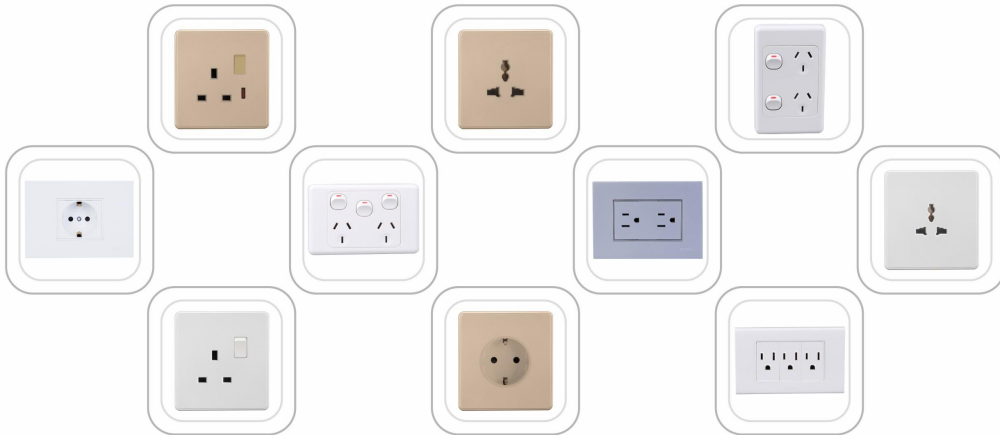

Application:

1.Feature of Safewire switch socket:

1.Full range including BS standard ,SAA standard,universal,schuko,and USA switch socket etc.

SAFEWIRE

Wenzhou Safewire Electric Co.,Ltd.

No.152 Xingguang Road, Xingguang industry zone, Liushi town, Yueqing, Wenzhou,China ,325604

2. More optional color and material .

3.OEM&Tooling deveople & production .

2.Advantage of Safewire switch socket:

1.Extreme slim panel design , 6.5mm thickness.

SAFEWIRE

Wenzhou Safewire Electric Co.,Ltd.