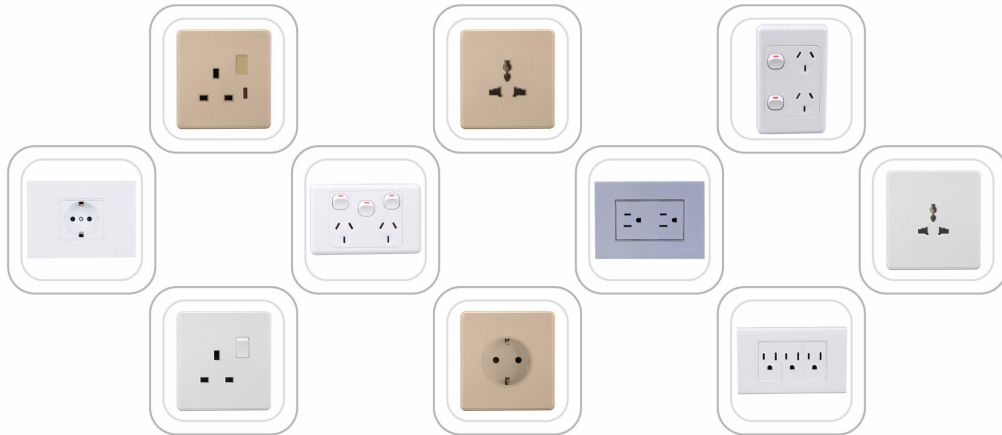

Application:

1.Feature of Safewire switch socket:

1.Full range including BS standard ,SAA standard,universal,schuko,and USA switch socket etc.

SAFEWIRE

Wenzhou Safewire Electric Co.,Ltd.

No.152 Xingguang Road, Xingguang industry zone, Liushi town, Yueqing, Wenzhou,China ,325604

2. More optional color and material .

3.OEM&Tooling deveople & production .

2.Advantage of Safewire switch socket:

1.Extreme slim panel design , 6.5mm thickness.

SAFEWIRE

Wenzhou Safewire Electric Co.,Ltd.