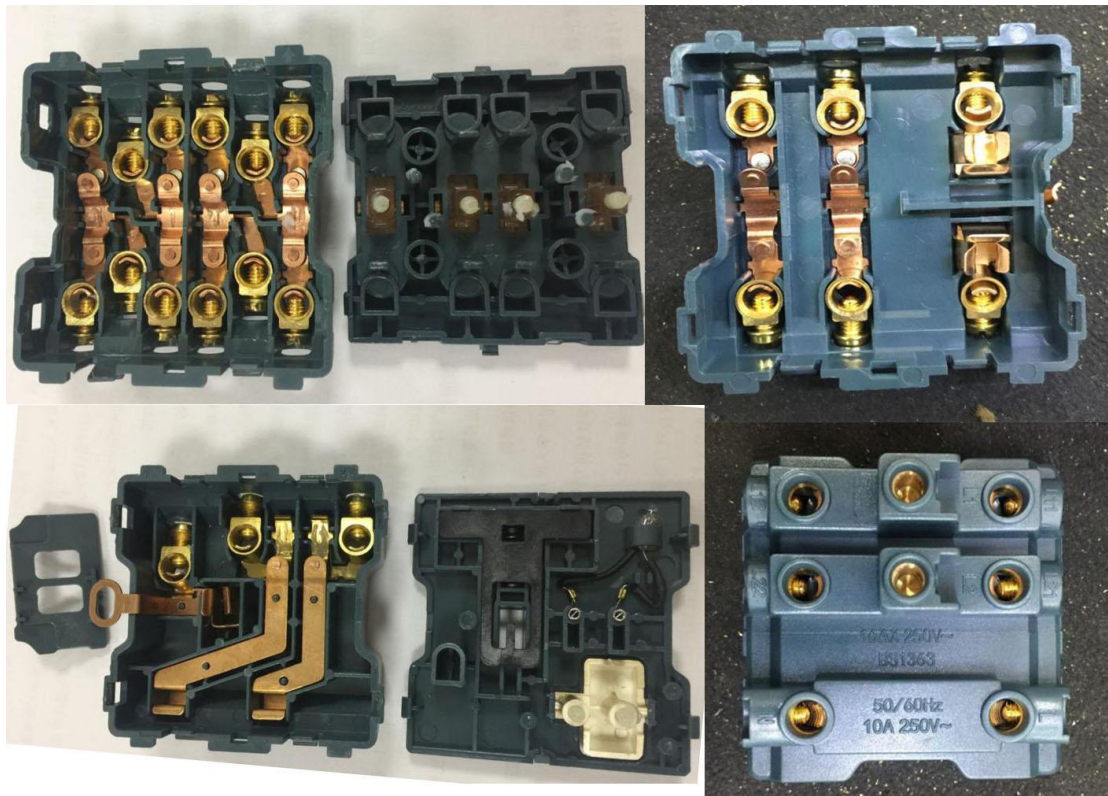

Features:

- 1.86*86 size, the most popular size in the market.
- 2.High-quality PC material.Flame retardant,high strength,high temperature resistance,not easy to fade.
- 3.Silver contacts, conductive, arc resistant, Tin - phosphorus bronze current - carrying gold parts, excellent electrical conductivity.
- 4.Precise structure,switch faceplate all in one,easy to assemble and dismantle.
- 5.This one gang one way dimmer have a switch to control dimmer on-off.

Products inside: Brass and Copper, Silvery touching point