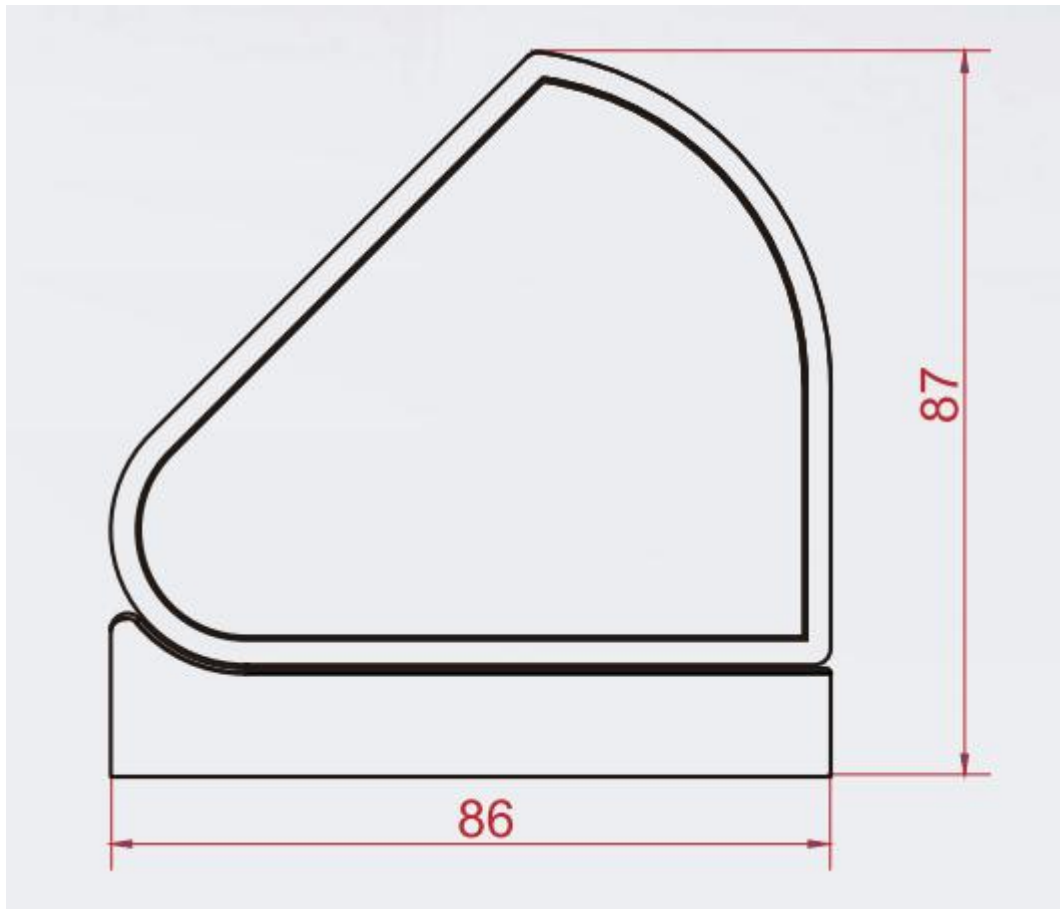

<http://www.safewirele.com>

Product Details

Serial No.	Parameter	Description
1	Min Size	1.5 modules
2	Max Size	7 modules
3	Length(L)	No.of modules*53+14 mm
4	Dimension	L*86d*87h mm
5	Category	On desk
6	Packaging	Regular white box packing
7	Certificate	CCC,CE,RoHS
8	Anodized Aluminum Body	Clear,Black
9	Modules	White,Black
10	End Caps	Silver,Black

Product Show:

SAFEWIRE

Wenzhou Safewire Electric Co.,Ltd.

No.152 Xingguang Road, Xingguang industry zone, Liushi town, Yueqing, Wenzhou,China ,325604

Cancel the Figure:

Features:

1. Easy to install without tools required.
2. 2 mounting methods for fast & easy installation.
3. New installation assembly, support line slot installation.
4. Customized module to combine power supply and weak current configuration on demand .
5. Capable of in series power connection.
6. Patented product.
7. Possess CE,CCC, RoHS certificates.