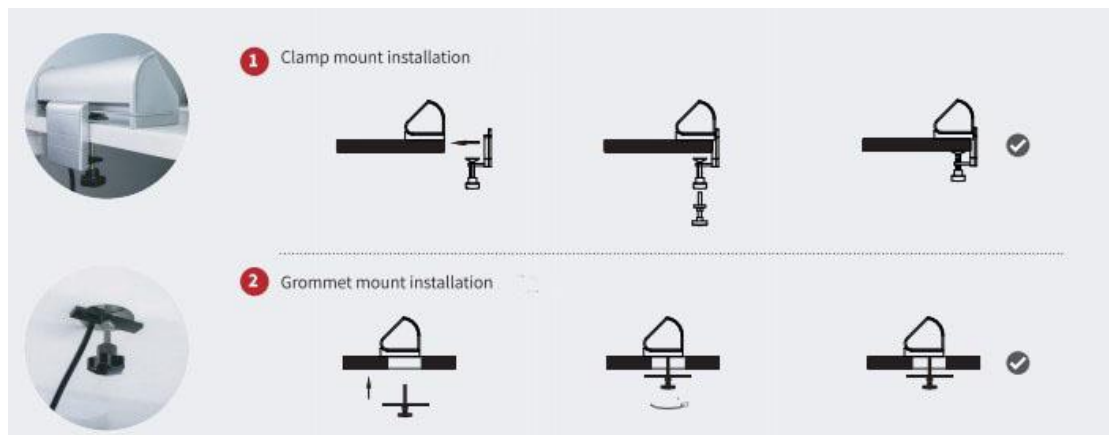

Features:

1. Easy to install without tools required.
2. 2 mounting methods for fast & easy installation.
3. New installation assembly, support line slot installation.
4. Customized module to combine power supply and weak current configuration on demand .
5. Capable of in series power connection.
6. Patented product.
7. Possess CE,CCC, RoHS certificates.

Installation Instruction