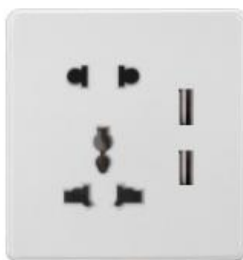

Product Show:

5 Pin MF socket with USB

KC1-078

13A/250V~

10pcs/box 100pcs/ctn

49.5x31.5x20cm³

Features:

1.86*86 size, the most popular size in the market.

4.Precise structure,switch faceplate all in one,easy to assemble and dismantle.

5.This one gang one way dimmer have a switch to control dimmer on-off.

Products inside: Brass and Copper, Silvery touching point