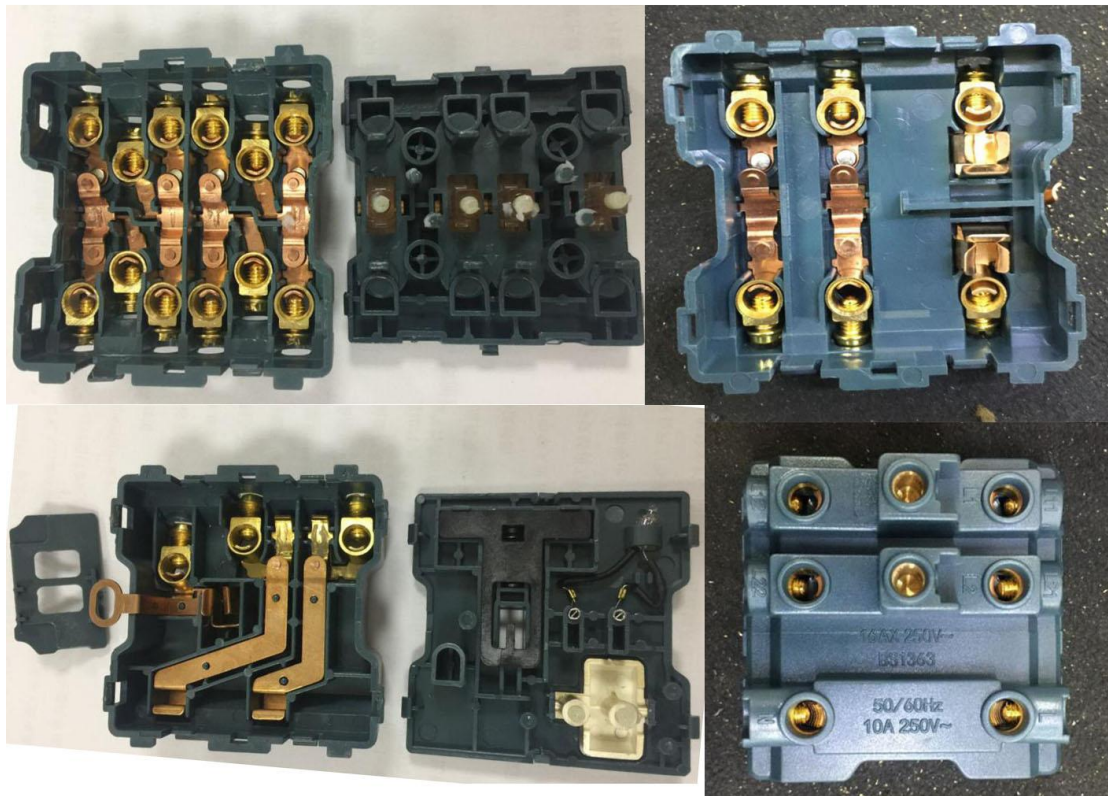

Product Show:

5 Pin MF socket with USB

KC1-078

13A/250V~

10pcs/box 100pcs/ctn

49.5x31.5x20cm³

Features:

1.86*86 size, the most popular size in the market.

4.Precise structure,switch faceplate all in one,easy to assemble and dismantle.

5.This one gang one way dimmer have a switch to control dimmer on-off.

Products inside: Brass and Copper, Silvery touching point