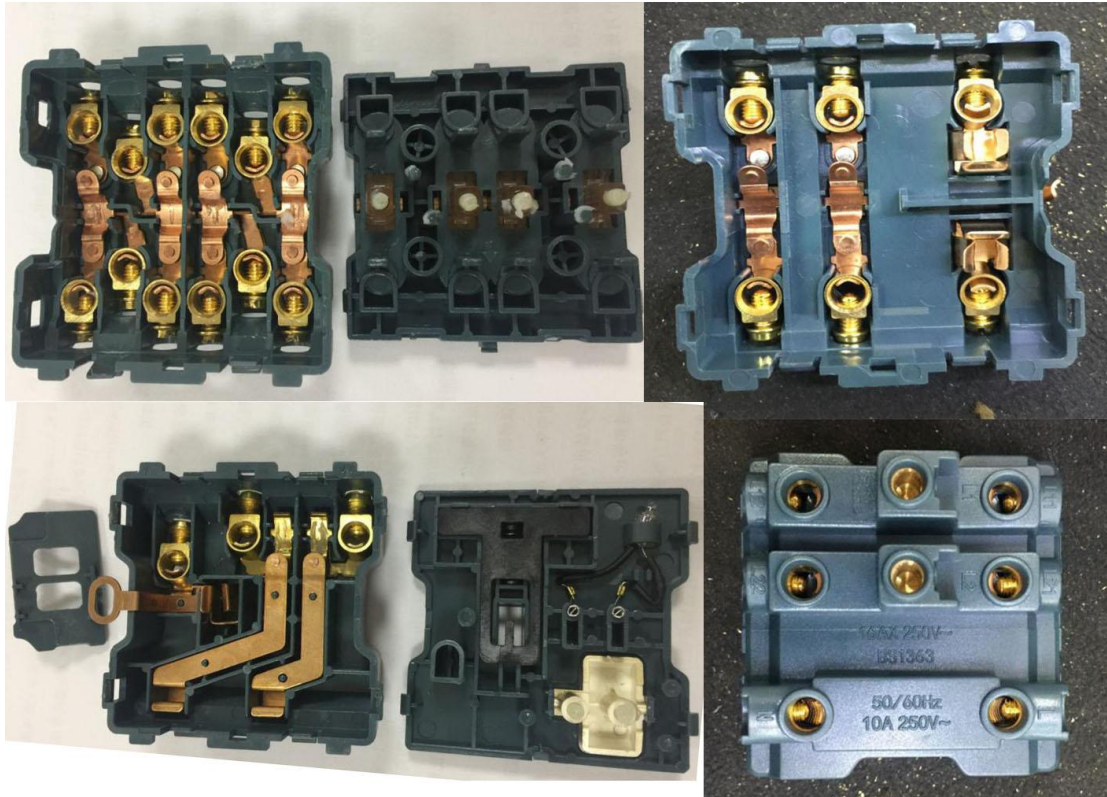

SAFEWIRE

Wenzhou Safewire Electric Co.,Ltd.

No.152 Xingguang Road, Xingguang industry zone, Liushi town, Yueqing, Wenzhou,China ,325604

Products inside: Brass and Copper, Silvery touching point

Application:

Residential / General-Purpose,House,Indoor,School,Office,
Building,Hotel,Residential,villa,home

Attentions:

1. When installing and wiring,Product should avoid direct contact with corrosive liquid, gas (strong acid, strong alkali, paint).
2. This product is suitable for dry surface treatment, avoid water flush and immersion, and ensure its insulation.
3. Avoid acid alkaline solution flushing,avoid scratch of transparent protective paint,ensure corrosion resistance.