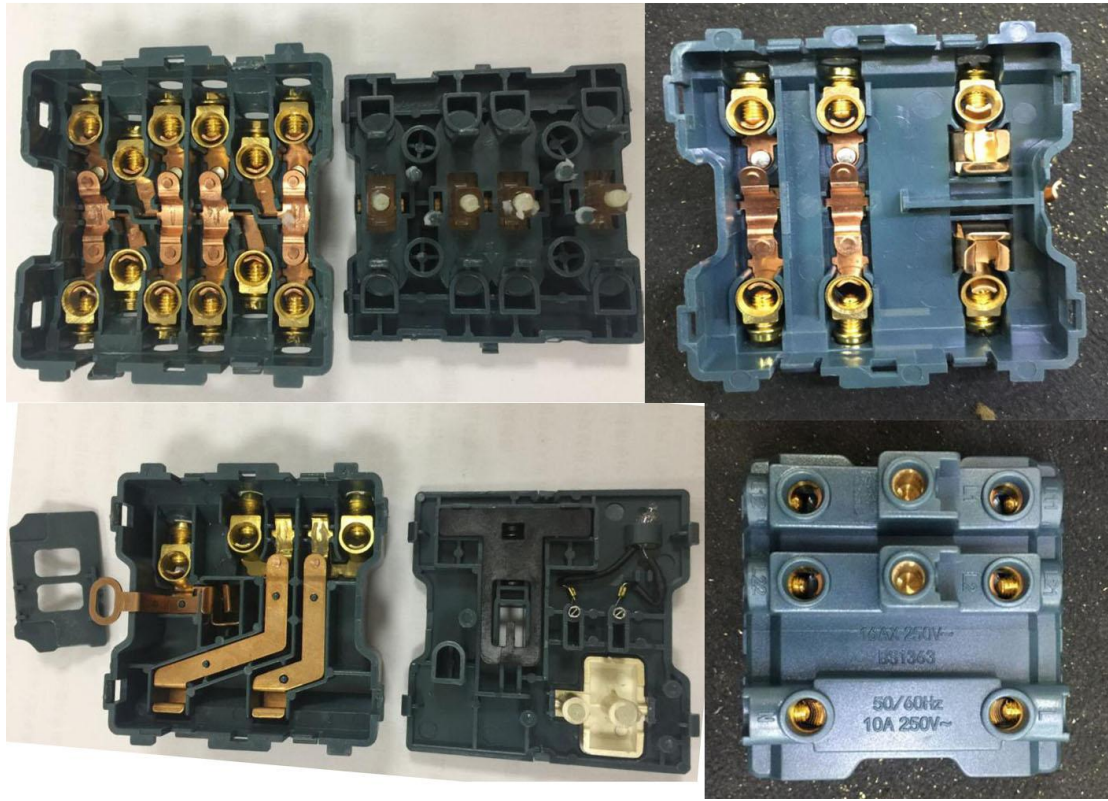

SAFEWIRE

Wenzhou Safewire Electric Co.,Ltd.

No.152 Xingguang Road, Xingguang industry zone, Liushi town, Yueqing, Wenzhou,China ,325604

Products inside: Brass and Copper, Silvery touching point