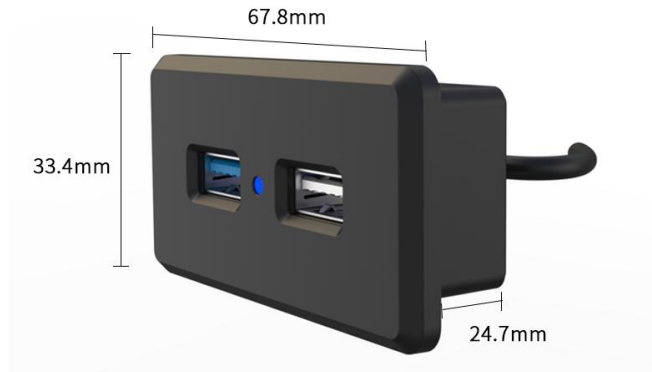

ZIP:325604

(E-mail) : info@safewirele.com

(WEB): <http://www.safewirele.com>

Quick Details:

Serial No.	Parameter	Description
1	Safewire item	FZ-S1
2	Panel Material	ABS
3	output voltage	5W,18W
4	Dimension(mm)	67.8*33.4*24.7mm
5	Scope of charging	Charger with USB port

SAFEWIRE

Wenzhou Safewire Electric Co.,Ltd.

2nd floor, Wealth Garden, Liushi town, Yueqing, Wenzhou,China ,325604

Product Dimension:

Features:

- 1.Double charge,supports 18W and 5W dual fast charging,two devices can be charged simultaneously.
- 2.Reverse current overload protection, automatic power off protection circuit.
- 3.USB Intelligent quick charging:Double USB jacks,simultaneously meet the requirements of mobile phone, tablet PC, notebook and other multiple devices safe charging, intelligent module built-in intelligent charging chip.
- 4.Flush mounting , save space, simple life.
- 5.Combined with desktop, hidden installation