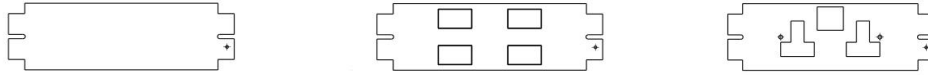

Accessory Plates: