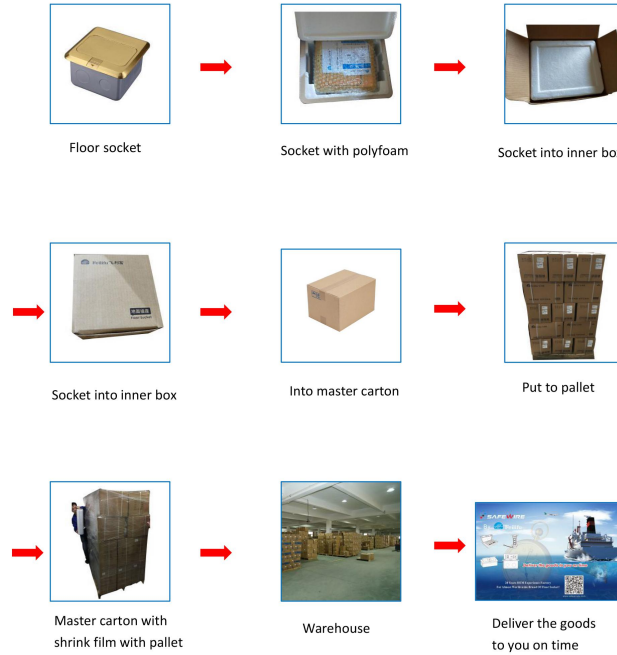

No.	Parameter	Description
1	Floor Cut Out	264x264mm
2	Floor Box Depth	80mm
3	Plug Top Clearance	30mm
4	Overall Frame & Lid	272x272mm
5	Frame Lid Recess	8--10mm

Features:

1. Floor box manufactured from galvanised steel.
2. 20mm knockouts to accept flexible conduit.
3. Frame and lid moulded from high impact polycarbonate.
4. Galvanised lid insert for strength.
5. Easy grip recessed lifting handle.
6. Clamp fixing for fast installation.
7. Large range of accessory plates.
8. Special plates available to order.

Product Show:

Accessory Plates:

Outline drawing:

Package:4 pcs inner box into a master carton.Poly bag with box packing.

SafeWire

Package solution

www.safewirele.com

Installation instructions: