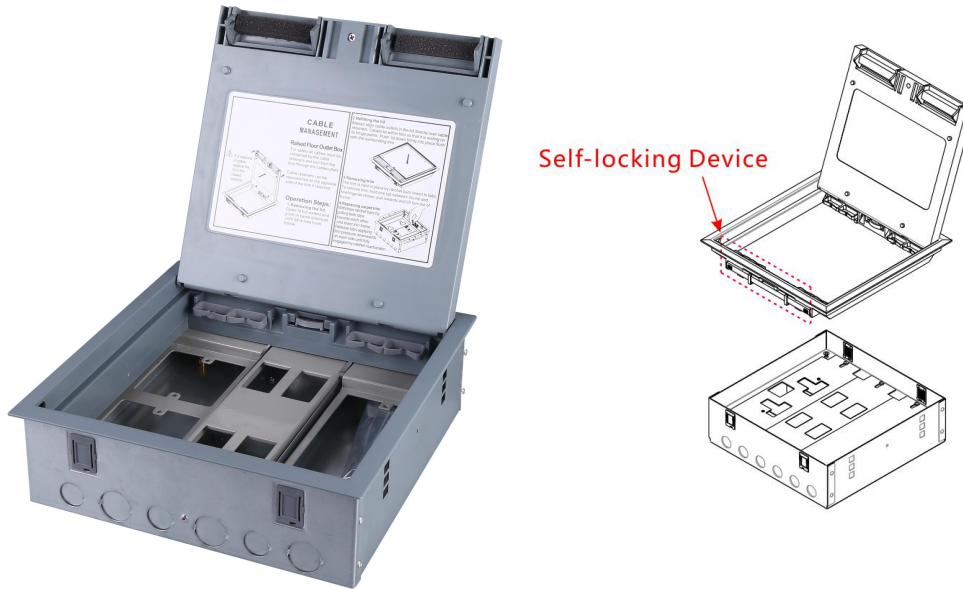

Wenzhou Safewire Electric Co.,Ltd.
2nd floor, Wealth Garden, Liushi town, Yueqing, Wenzhou,China ,325604

Wenzhou Safewire Electric CO.,Ltd.

SPECIFICATION SHEET

PRODUCT NAME: Floor Box

PRODUCT No. : SCF-T-01

No.	Parameter	Description
1	Floor Cut Out	264x264mm
2	Floor Box Depth	80mm
3	Plug Top Clearance	30mm
4	Overall Frame & Lid	272x272mm
5	Frame Lid Recess	8--10mm

Features:

1. Floor box manufactured from galvanised steel.
2. 20mm knockouts to accept flexible conduit.
3. Frame and lid moulded from high impact polycarbonate.
4. Galvanised lid insert for strength.
5. Easy grip recessed lifting handle.
6. Clamp fixing for fast installation.
7. Large range of accessory plates.
8. Special plates available to order.