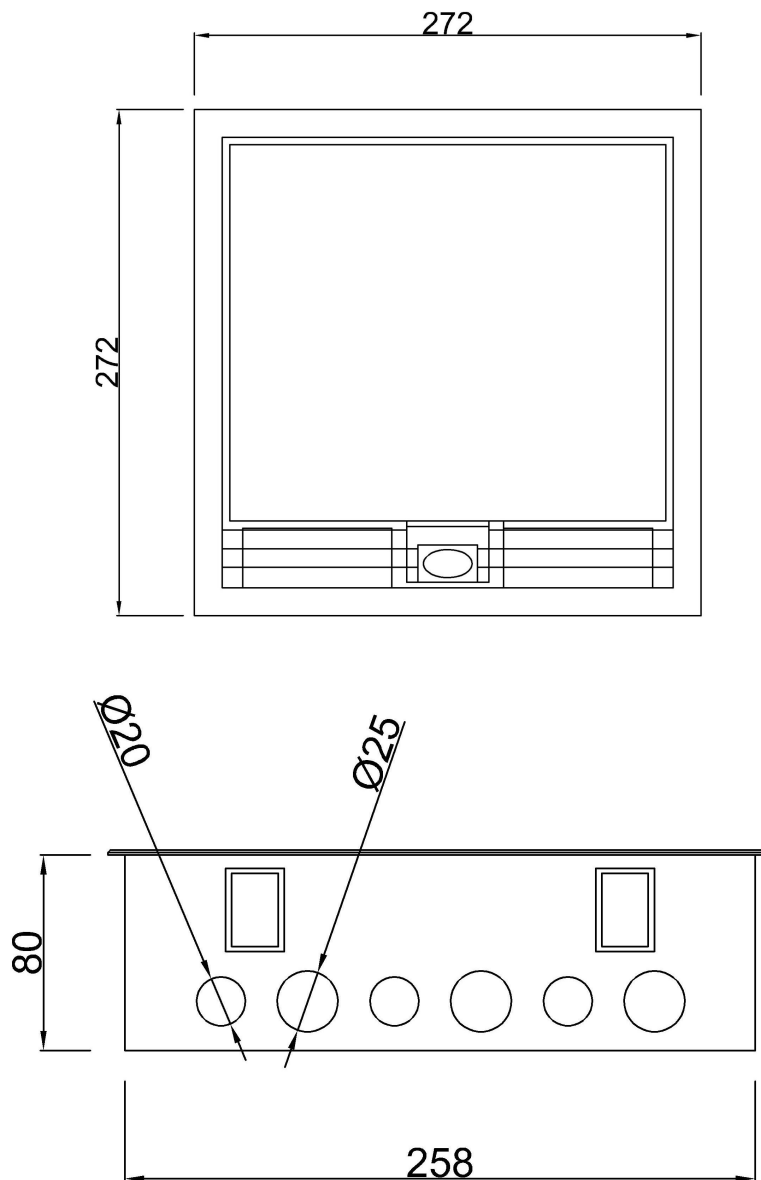

No.	Parameter	Description
1	Floor Cut Out	264x264mm
2	Floor Box Depth	80mm
3	Plug Top Clearance	30mm
4	Overall Frame & Lid	272x272mm
5	Frame Lid Recess	8--10mm

Features:

1. Floor box manufactured from galvanised steel.
2. 20mm knockouts to accept flexible conduit.
3. Frame and lid moulded from high impact polycarbonate.
4. Galvanised lid insert for strength.
5. Easy grip recessed lifting handle.
6. Clamp fixing for fast installation.
7. Large range of accessory plates.
8. Special plates available to order.

Product Show:

Accessory Plates:

Outline drawing:

Package:4 pcs inner box into a master carton.Poly bag with box packing.

SafeWire

Package solution

www.safewirele.com

Installation instructions: