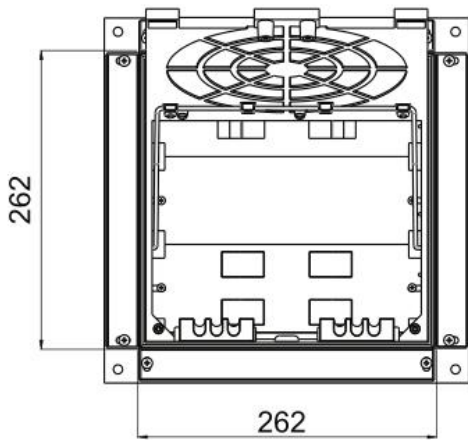

Product size:

No.	Parameter	Description
1	Floor Cut Out	264x264mm
2	Floor Box Depth	76mm
3	Plug Top Clearance	20mm
4	Overall Frame & Lid	320x320mm
5	Frame Lid Recess	8--10mm
6	Accessories Plates	250x77mm

Features:

1. Manufactured from zinc alloy and galvanised steel.
2. Panel coating not easy off paint or scratch.
3. The panel opening angle is highly flexible.
4. 21 & 25mm knockouts to accept flexible conduit, support custom line slot.
5. Height adjustable panel mounting.
6. Modules could be customized.
7. Easy grip recessed lifting handle.

Accessory Plates:

Outline drawing:

Package:4 pcs inner box into a master carton.Poly bag with box packing.

SafeWire

Package solution

www.safewirele.com

Installation instructions: