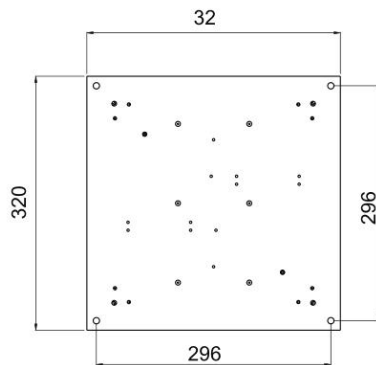

Accessory Plates:

Outline drawing: