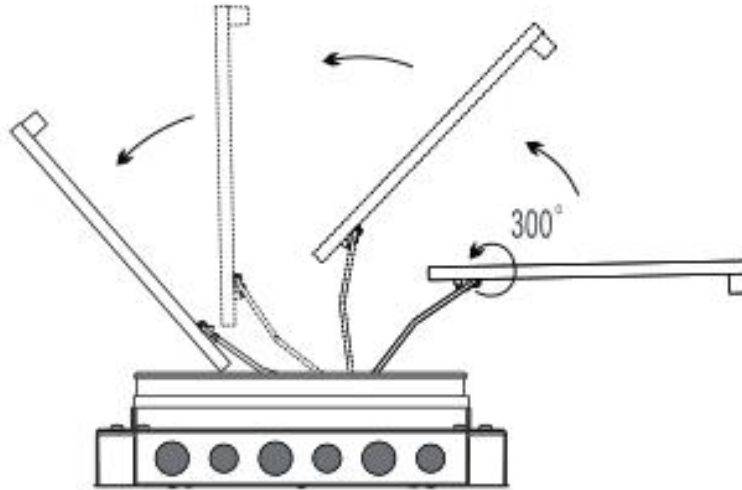

Product size:

No.	Parameter	Description
1	Floor Cut Out	264x264mm
2	Floor Box Depth	76mm
3	Plug Top Clearance	20mm
4	Overall Frame & Lid	320x320mm
5	Frame Lid Recess	8--10mm
6	Accessories Plates	250x77mm

Features:

1. Manufactured from zinc alloy and galvanised steel.
2. Panel coating not easy off paint or scratch.
3. The panel opening angle is highly flexible.
4. 21 & 25mm knockouts to accept flexible conduit, support custom line slot.
5. Height adjustable panel mounting.
6. Modules could be customized.
7. Easy grip recessed lifting handle.