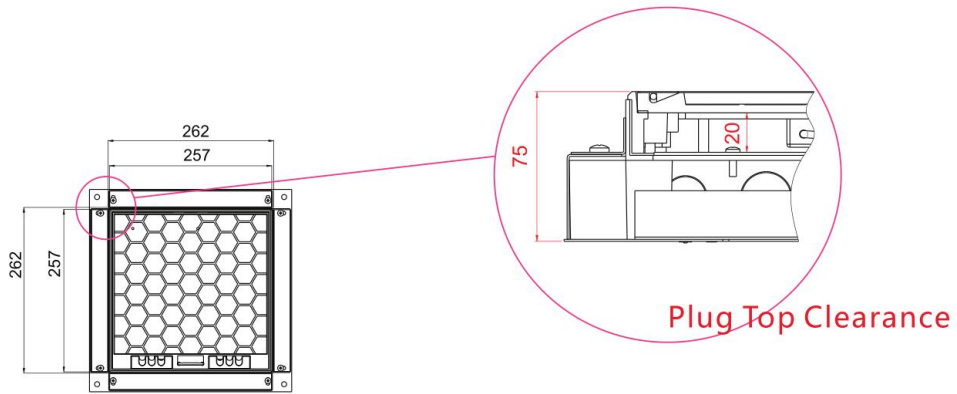

Package:4 pcs inner box into a master carton.Poly bag with box packing.

SafeWire

Package solution

www.safewirele.com