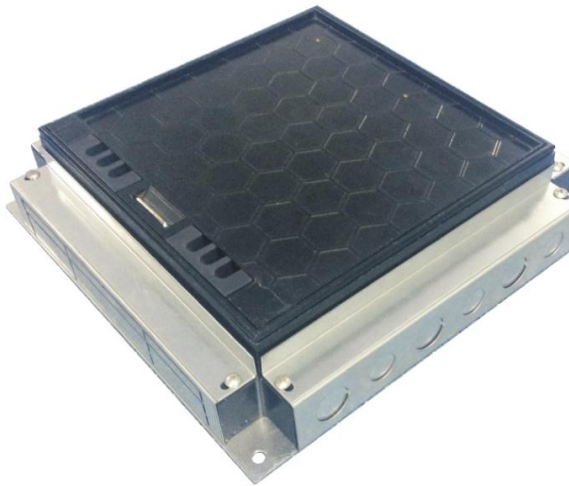

Wenzhou Safewire Electric Co.,Ltd.
2nd floor, Wealth Garden, Liushi town, Yueqing, Wenzhou,China ,325604

Wenzhou Safewire Electric CO.,Ltd.

SPECIFICATION SHEET

PRODUCT NAME: Floor Box

PRODUCT No. : F-01

Address:2nd floor, Wealth Garden, Liushi town, Yueqing, Wenzhou,China ,325604

Product size:

No.	Parameter	Description
1	Floor Cut Out	264x264mm
2	Floor Box Depth	76mm
3	Plug Top Clearance	20mm
4	Overall Frame & Lid	320x320mm
5	Frame Lid Recess	8--10mm
6	Accessories Plates	250x77mm

Features:

1. Manufactured from zinc alloy and galvanised steel.
2. Panel coating not easy off paint or scratch.
3. The panel opening angle is highly flexible.
4. 21 & 25mm knockouts to accept flexible conduit, support custom line slot.
5. Height adjustable panel mounting.
6. Modules could be customized.
7. Easy grip recessed lifting handle.