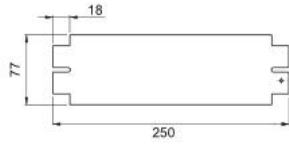

Accessory Plates: