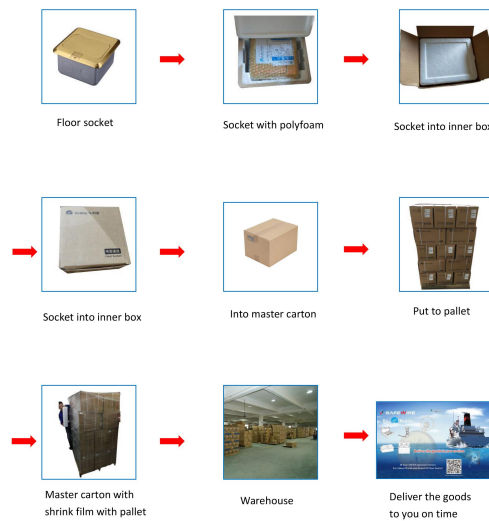

Features:

1. Manufactured from zinc alloy and galvanised steel.
2. Panel coating not easy off paint or scratch.
3. The panel opening angle is highly flexible.
4. 21 & 25mm knockouts to accept flexible conduit, support custom line slot.
5. Height adjustable panel mounting.
6. Modules could be customized.
7. Easy grip recessed lifting handle.

Accessory Plates:

Outline drawing:

Package:4 pcs inner box into a master carton.Poly bag with box packing.

SafeWire

Package solution

www.safewirele.com

Installation instructions: