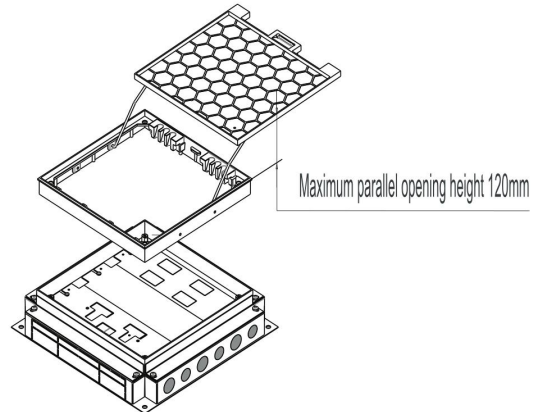

Product size:

No.	Parameter	Description
1	Floor Cut Out	264x264mm
2	Floor Box Depth	76mm
3	Plug Top Clearance	20mm
4	Overall Frame & Lid	320x320mm
5	Frame Lid Recess	8--10mm
6	Accessories Plates	250x77mm

Features:

1. Manufactured from zinc alloy and galvanised steel.
2. Panel coating not easy off paint or scratch.
3. The panel opening angle is highly flexible.
4. 21 & 25mm knockouts to accept flexible conduit, support custom line slot.
5. Height adjustable panel mounting.
6. Modules could be customized.
7. Easy grip recessed lifting handle.