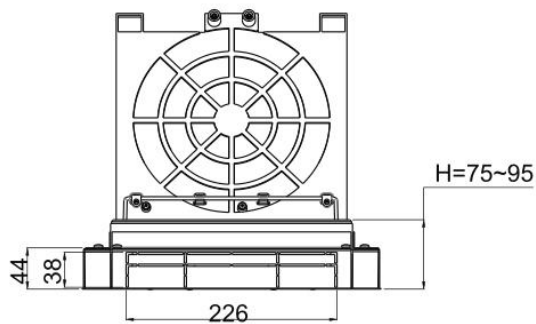

Accessory Plates:

Outline drawing: