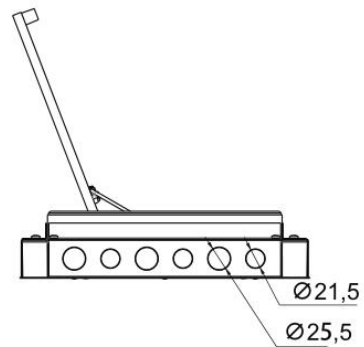

Accessory Plates:

Outline drawing: