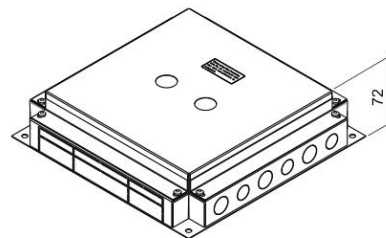

Outline drawing: