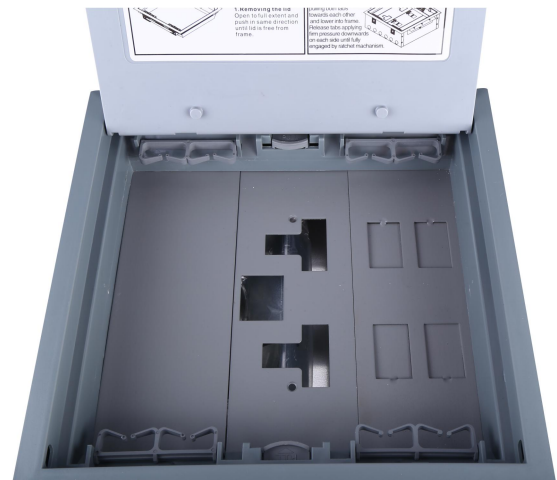

Features:

1. Floor box manufactured from galvanised steel.
2. 20mm knockouts to accept flexible conduit.
3. Frame and lid moulded from high impact polycarbonate.
4. Galvanised lid insert for strength.
5. Easy grip recessed lifting handle.
6. Clamp fixing for fast installation.
7. Large range of accessory plates.
8. Special plates available to order.

Product Show: