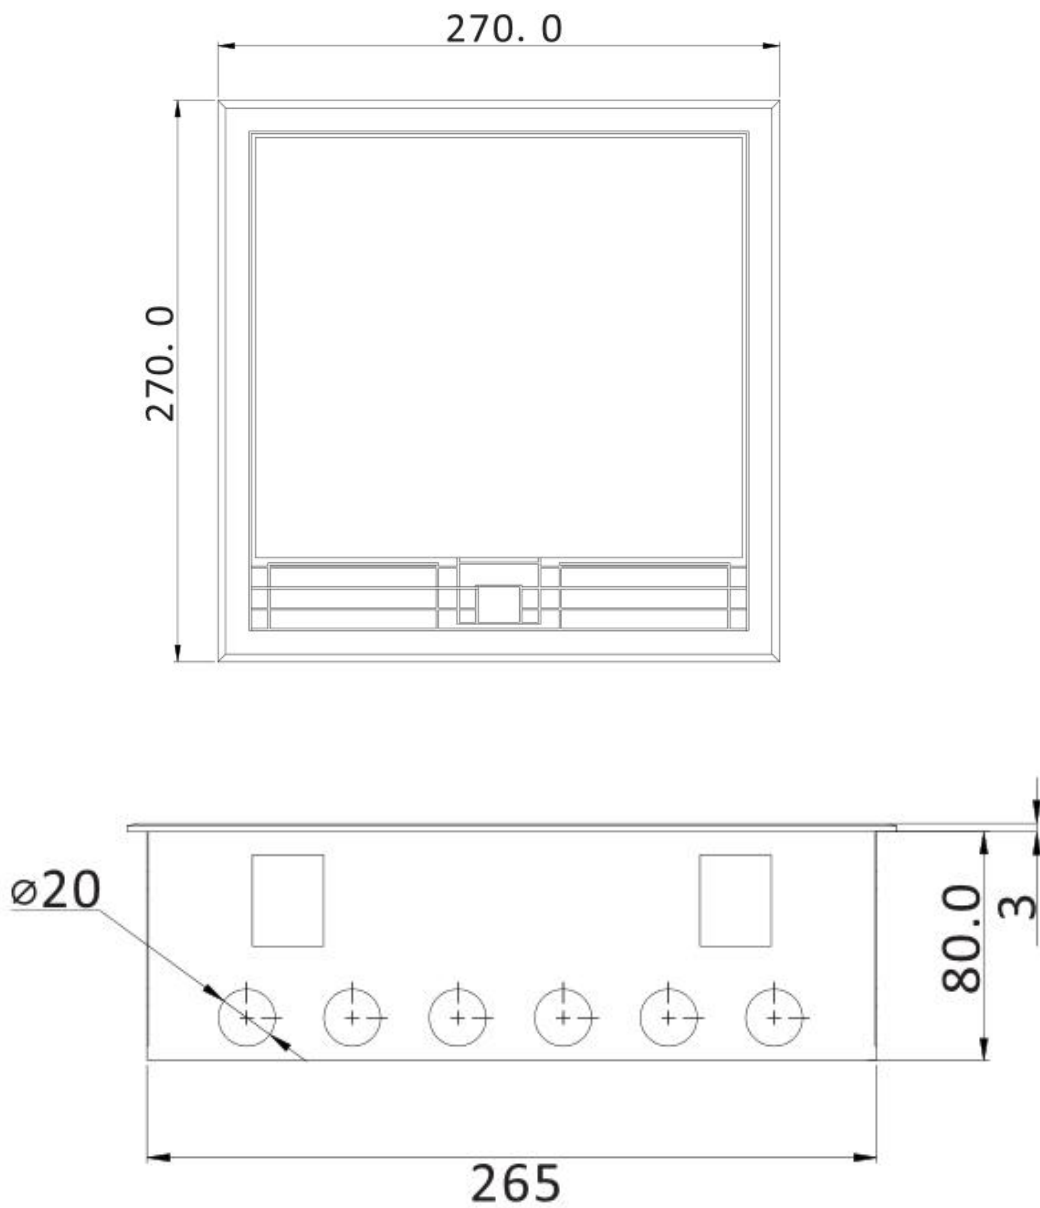

Outline drawing: