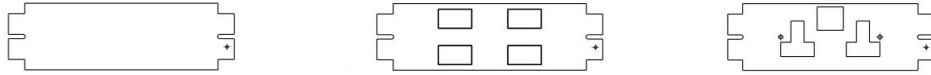

Accessory Plates: