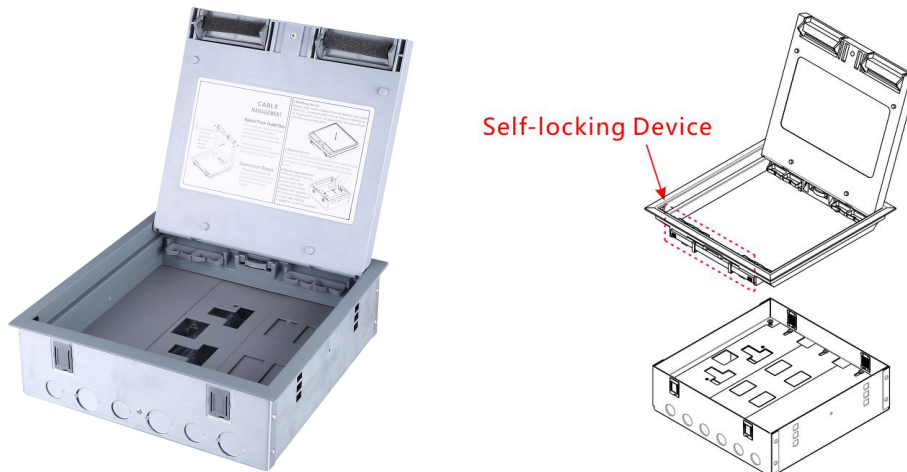

Tel:0086-577-61725369;

Email:info@safewirele.com;

<http://www.safewirele.com>

Product Size:

No.	Parameter	Description
1	Floor Cut Out	264x264mm
2	Floor Box Depth	80mm
3	Plug Top Clearance	30mm
4	Overall Frame & Lid	270x270mm
5	Frame Lid Recess	8--10mm

Features:

1. Floor box manufactured from galvanised steel.
2. 20mm knockouts to accept flexible conduit.
3. Frame and lid moulded from high impact polycarbonate.
4. Galvanised lid insert for strength.
5. Easy grip recessed lifting handle.
6. Clamp fixing for fast installation.
7. Large range of accessory plates.
8. Special plates available to order.