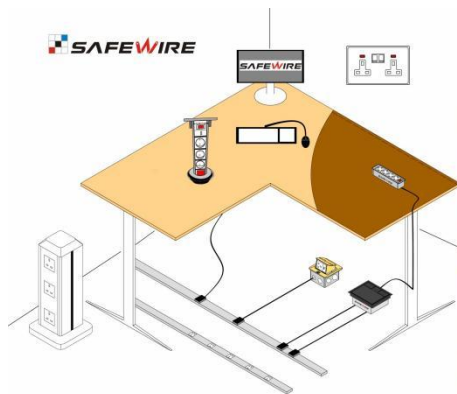

Quick Details:

Serial No.	Parameter	Description
1	Safewire item	FZ-508
2	Panel Material	Aluminum alloy
3	Panel dimension	320*67*68
4	Cutout	300*50*50
5	Capacity of modules /Interface size	Max 9 ways (45*45mm)modules
6	Available modules	45mm modules

Application:

1.Feature of Safewire Counter top socket:

1.Customization OEM & ODM Production:Reasonable MOQ ≤100 Units.