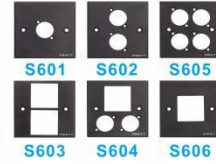

2.International 45×45 mm /86 type switch ,bluetooth, 4.2USB, PD USB Charger and socket.

1. 86 type switch

SFGLC-1 H2110

HT-86SS

SCF-SSS

HT-146TS

RCD0130FPW

S601