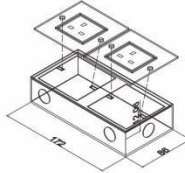

2.304 Stainless / Chrome surface finish , more performance anti-corrosion & anti-oil

Wall Mounted Socket Series

More Protection

Polish material protect from oil and water

Say No Oil Water

3. More optional color like Silver/Black/White/Graphite etc.