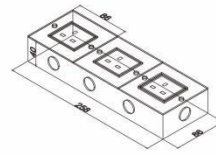

2.304 Stainless / Chrome surface finish , more performance anti-corrosion & anti-oil

Wall Mounted Socket Series

More Protection

Polish material protect from oil and water

Say No Oil Water

3. More optional color like Silver/Black/White/Graphite etc.