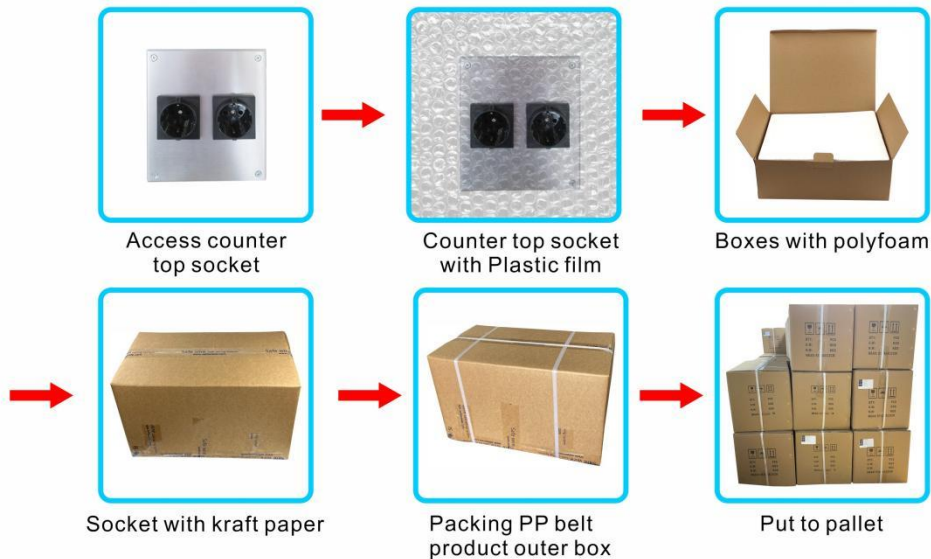

C)Safewire's Counter top socket Application in different system

E)Safewire optional of economical package :

Installation Process

1. screw and fix the bottom box.
2. Fixing socket modules.Assemble the socket or data Jack into the plastic frame and press frame ensure them combine tightly.
3. Keep socket modules connected by inner wire (it should be copper core 1.5mm²9~20 wire and length should be suitable).Then earthing and ensure inner wire tightly with modules.