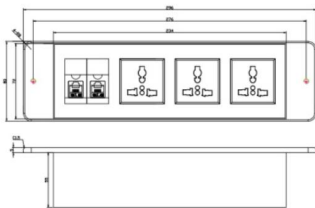

B) Available installation modules/socket/accessories: