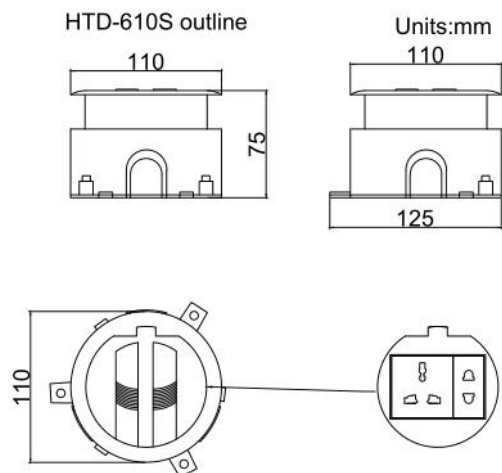

HTD-610S Outline drawing:

SAFEWIRE