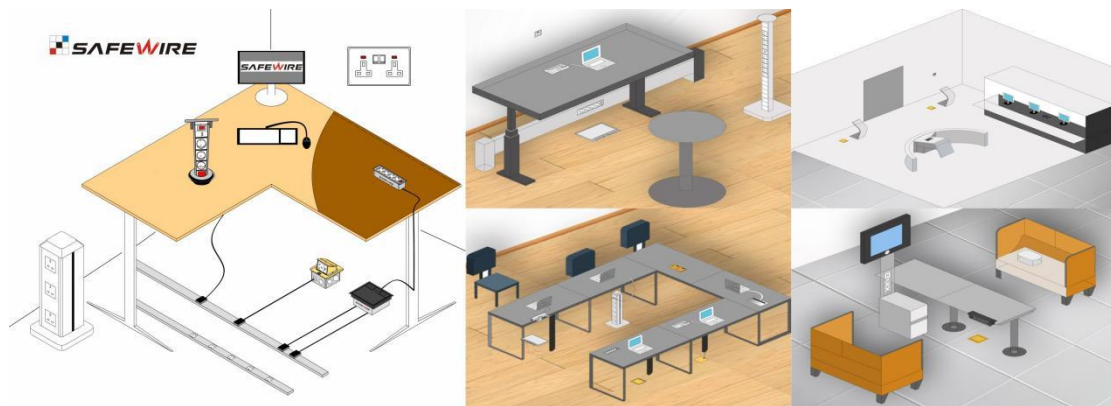

Quick Details:

Serial No.	Parameter	Description
1	Safewire item	FZ-Z300
2	Surface finish	Electroplated/Painted/Power sprayed
3	Panel Dimension(mm)	340*130
4	Cutout(mm)	328*116
5	Height of product(mm)	105
6	Bottom box size(mm)	221*108
7	Bottom box material	ABS Plastic
8	Capacity of modules /Interface size	9 ways 45*45mm modules
9	Configuration	Power outlet+Data outlet or USB charging : Customized as required
10	Cable length	1.5m, 2m,2m or required length

Application:

1.Feature of Safewire Recessed socket :

1.Modular design for Configuration of power supply and communication,45*45mm modular,86 type switch and Internation Brand data etc.