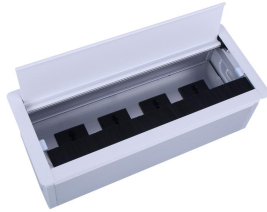

SAFEWIRE

Wenzhou Safewire Electric Co.,Ltd.

2nd floor, Wealth Garden, Liushi town, Yueqing, Wenzhou,China ,325604

product display

C)Safewire pop up desksocket application in different system:

Hospitals

Restaurants

Airport

Shops

Banks

Hotels

Companies

Housing

Fitness Room

Resort

Exhibition hall

Museums