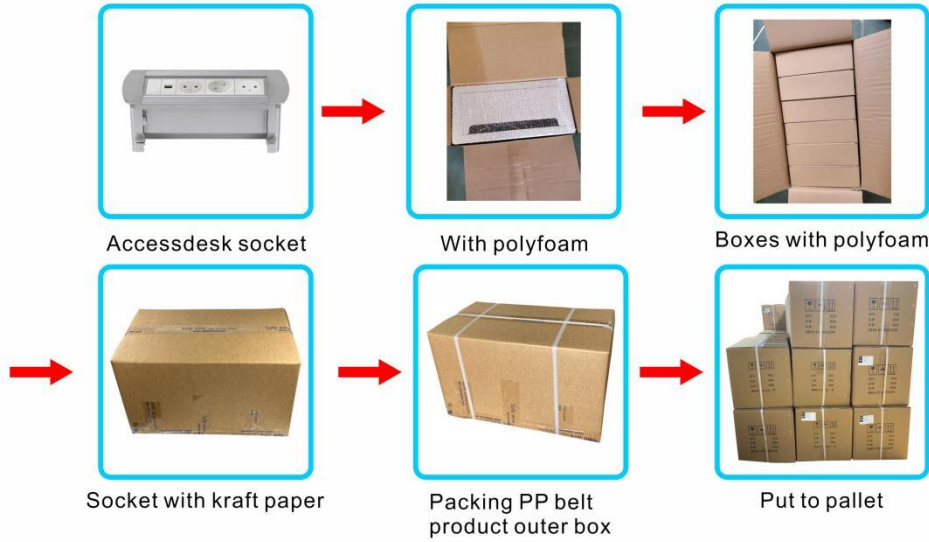

Housing

Fitness Room

Resort

Exhibition hall

Museums

**E)Safewire optional of economical package :**

**Installation Guide :**

(6)

1. Before installation, please opening pore on the table-board which is asked to install according to related product specification.(unit:mm)
- 2.Load the function key panel into a base box.
- 3.Secure the panel and bottom box
- 4.Secure the surrounding bottom box with eight screws
- 5.Place the product in a pre-opened table top