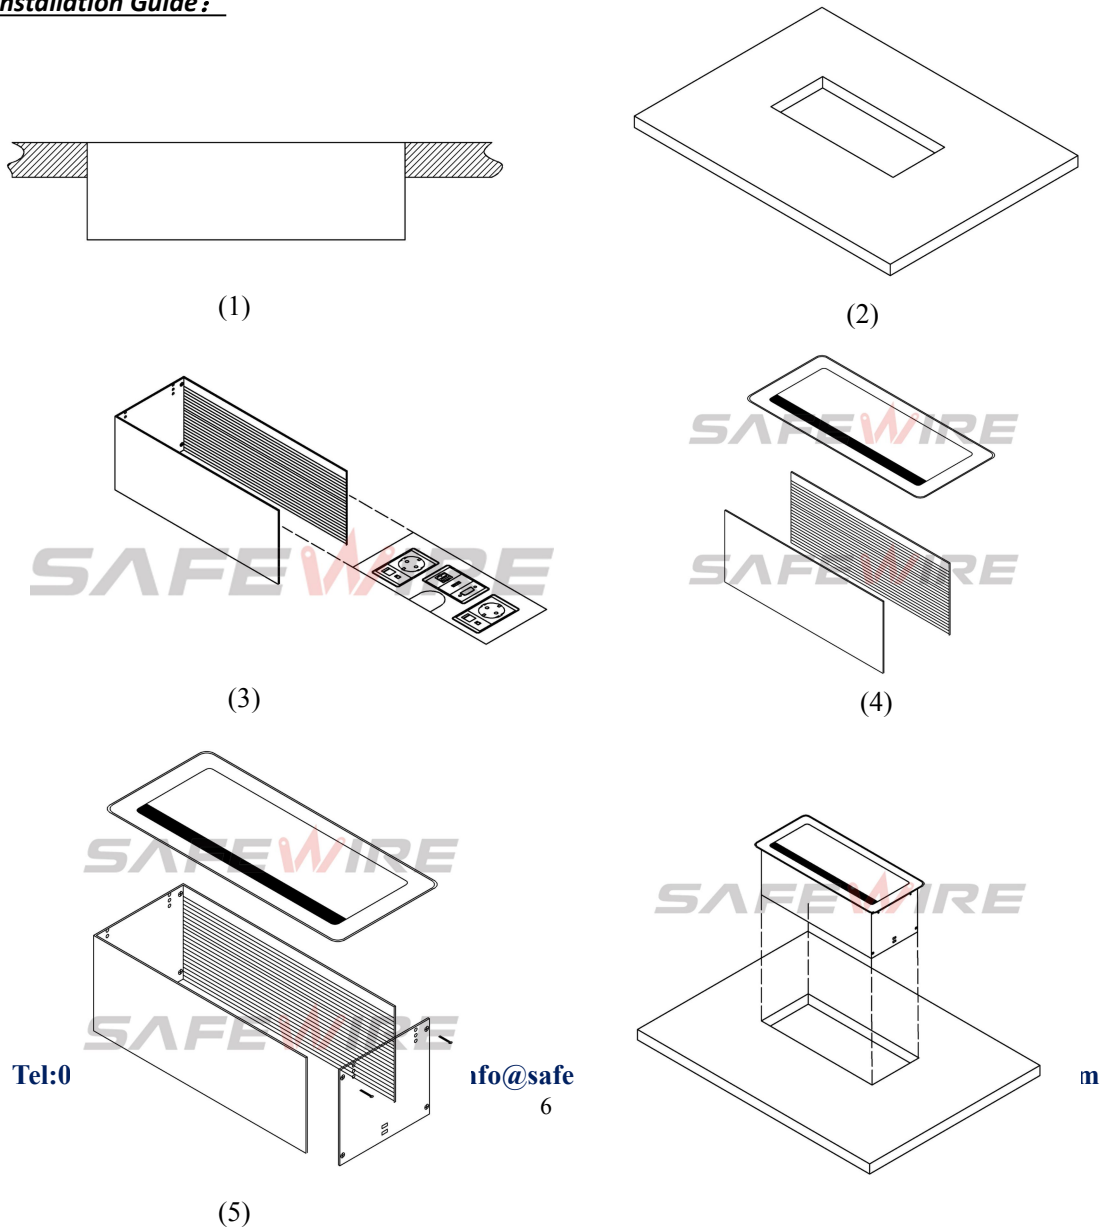

Housing

Fitness Room

Resort

Exhibition hall

Museums

**E)Safewire optional of economical package :**

**Installation Guide :**

(6)

1. Before installation, please opening pore on the table-board which is asked to install according to related product specification.(unit:mm)
- 2.Load the function key panel into a base box.
- 3.Secure the panel and bottom box
- 4.Secure the surrounding bottom box with eight screws
- 5.Place the product in a pre-opened table top