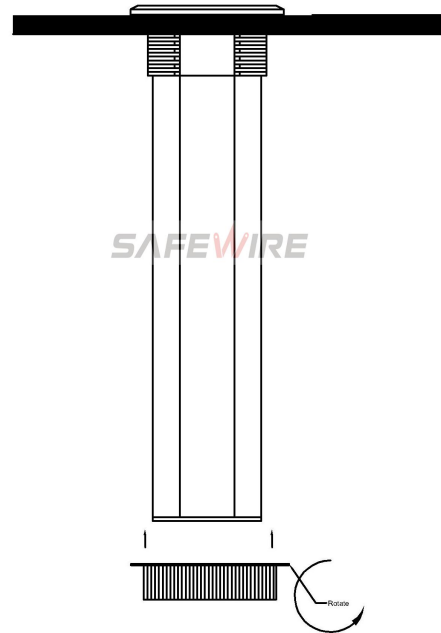

(1)

(2)

(3)

Installation Process

1. Open a circular hole with a diameter of 100mm.
2. After removing the buckle, insert the product into the hole in the tabletop.adjust the direction and fix the product on the buckle at the bottom of the tabletop.
3. Connection cable and tighten the screw ring to use