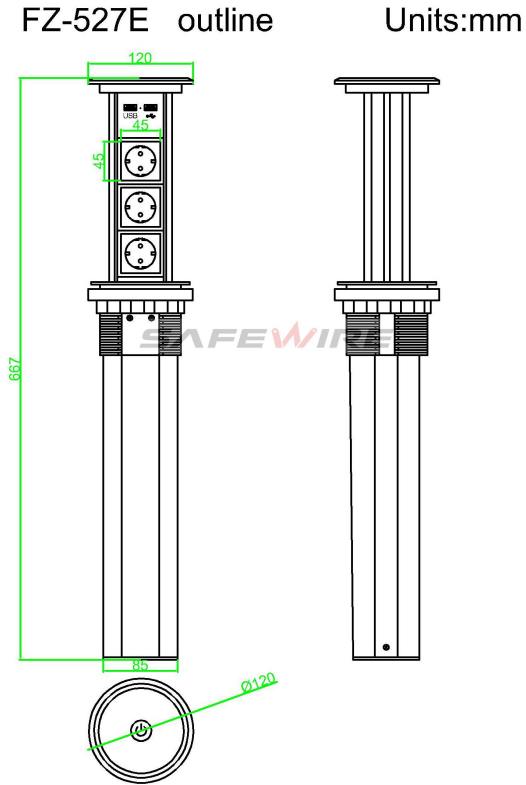

SAFEWIRE

Wenzhou Safewire Electric Co.,Ltd.

2nd floor, Wealth Garden, Liushi town, Yueqing, Wenzhou,China ,325604

FZ-527E Outline drawing: