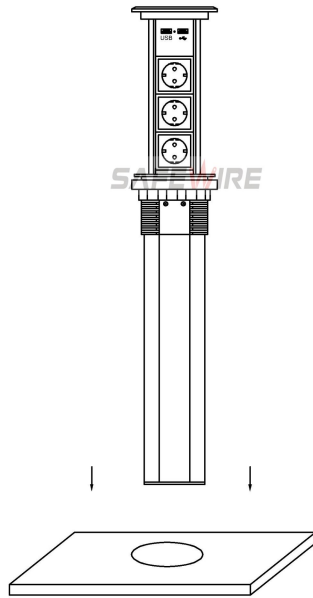

Technical parameters :

Serial No.	Parameter	Description
1	Material	Aluminum 6063, PC zinc alloy
2	Optional color	silver/black
3	Panel Dimension(mm)	Ø120
4	Cutout(mm)	Ø100
5	Height when closed(mm)	435
6	Height when pop up(mm)	667
7	Capacity of modules /Interface size	8 ways 45*45mm Legrand's Mosaic modules
8	Configuration	Power outlet+Data outlet or USB charging : Customized as required
9	Cable length	1.5m or required length
10	Time of engine motor	MAX 1000h

(1)

(2)

(3)

Installation Process

1. Open a circular hole with a diameter of 100mm.
2. After removing the buckle, insert the product into the hole in the tabletop.adjust the direction and fix the product on the buckle at the bottom of the tabletop.
3. Connection cable and tighten the screw ring to use