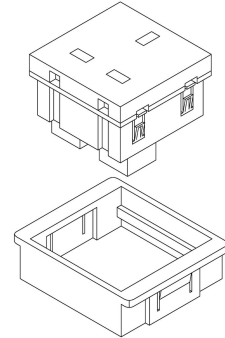

Package:10 Pcs connector in poly bag separately with inner box. 10pcs inner boxes in one carton box

SafeWire

Package solution

Wenzhou Safewire Electric Co.,Ltd.

2nd floor, Wealth Garden, Liushi Town, Yueqing city,Wenzhou,Zhejiang,China
Tel:0086-577-61725369; Email:info@safewirele.com;

www.safewirele.com

F19B Outline drawing:

SAFEWIRE

F5 outline

Units:mm

Installation Process

1. Insert the connection block in the contacts of the socket
2. Easy to install: Pre-assembled system product need only a screwdriver to have their cables connected and to fit them on the boxes-just a few seconds work for an incredible long-last installation.