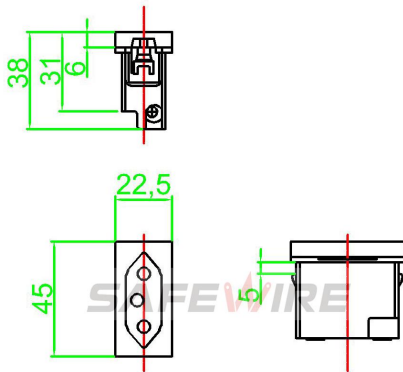

Application:

- embedded into the wall
- under table trunking
- onset floor mini-column/tower socket

Feature :

1.5...2.5mm² for stranded cable (s)

1.5...2.5mm² for flexible cable (s)

1.5...2.5mm² for rigid cable (s)

Package:10 Pcs connector in poly bag separately with inner box. 10pcs inner boxes in one carton box

SafeWire

Package solution

Wenzhou Safewire Electric Co.,Ltd.

2nd floor, Wealth Garden, Liushi Town, Yueqing city,Wenzhou,Zhejiang,China
Tel:0086-577-61725369; Email:info@safewirele.com;

www.safewirele.com

F19B Outline drawing:

SAFEWIRE

F5 outline

Units:mm

Installation Process

1. Insert the connection block in the contacts of the socket
2. Easy to install: Pre-assembled system product need only a screwdriver to have their cables connected and to fit them on the boxes-just a few seconds work for an incredible long-last installation.