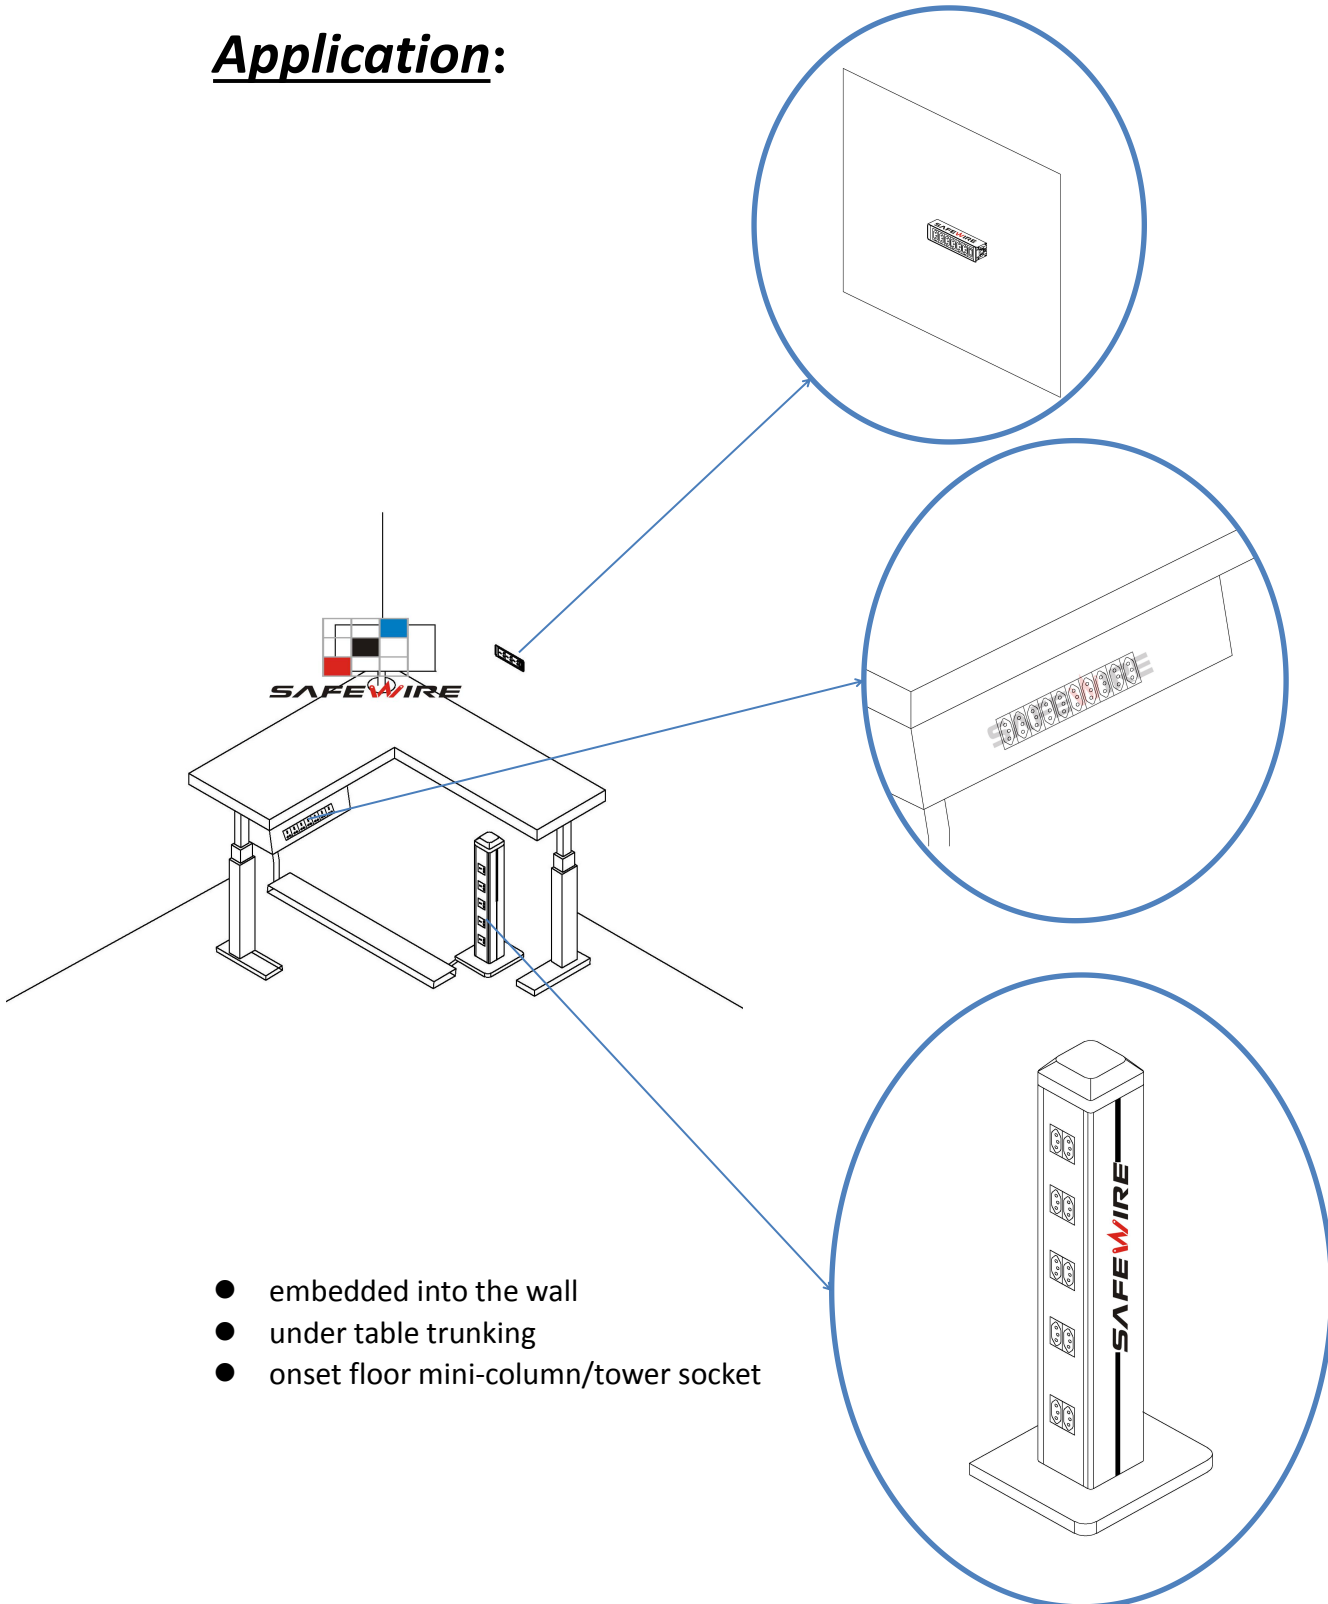

Wenzhou Safewire Electric Co.,Ltd.

2nd floor, Wealth Garden, Liushi Town, Yueqing city,Wenzhou,Zhejiang,China
Tel:0086-577-61725369; Email:info@safewirele.com;

www.safewirele.com

Characteristic:

Serial No.	Parameter	Description
1	Panel Material	PC 94-V0
2	Inside material	Tin phosphorous bronze
3	Surface finish	Glossy
4	Input voltage	250v/AC 50~60Hz
5	Rated current	10A
6	Color	customization
7	Number of terminals	2 screw terminals
8	Outlet	Switzerland SEV sockets
9	IK degree of protection	IK04
10	IP degree of protection	IP21
11	Dimension of product	22.5*45mm

Application:

- embedded into the wall
- under table trunking
- onset floor mini-column/tower socket

Feature :

1.5...2.5mm² for stranded cable (s)

1.5...2.5mm² for flexible cable (s)

1.5...2.5mm² for rigid cable (s)

insulation resistance tester

dielectric strength tester

Current tester

1. toolless installation
2. Single , double , triple , multi-socket using the connection block
3. With optional safety key
4. With red ,green ,white finish for UPS ,health sector or specific power supply.

www.safewirele.com

F19B Outline drawing:

SAFEWIRE

F5 outline

Units:mm

Installation Process

1. Insert the connection block in the contacts of the socket
2. Easy to install: Pre-assembled system product need only a screwdriver to have their cables connected and to fit them on the boxes-just a few seconds work for an incredible long-last installation.