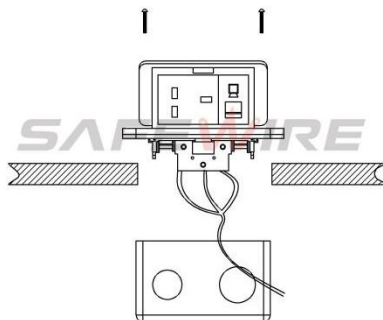

Installation Guide

1. Cut out size : 105*105mm.Install the bottom box with panel into the specified location.
2. Screw mounting frame and panel(for desktop only).
3. Fix the panel and bottom box with screws(This item is for ground installation only).
4. ADjust the tightness of all wiring lines (no influence on opening).

(1)

(2)

(3)

(4)

Attentions:

- 1.Dispose of trash in bottom box and prevent dirt and debris from entering inside.
- 2.Prevent from corrosive liquid, gas (strong acid, strong alkali, paint)and humidity.
- 3.When installing, pay attention to the opening direction,the length of the conductor to the bottom box shall not exceed 10cm,Set aside at least 200mm of cable.
4. All dimension quoted are nominal only. Drawings , images and text are for illustrative perposes only and product details and dimension are subject to change without notice.
- 5.Make sure that the sealing under plate will be jointed tightly with the earth's surface,avoiding seepage