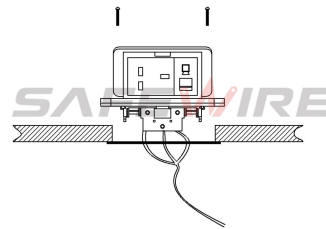

Installation Guide

1. Cut out size : 105*105mm.Install the bottom box with panel into the specified location.
2. Screw mounting frame and panel(for desktop only).
3. Fix the panel and bottom box with screws(This item is for ground installation only).
4. ADjust the tightness of all wiring lines (no influence on opening).

(1)

(2)

(3)

(4)

Attentions:

- 1.Dispose of trash in bottom box and prevent dirt and debris from entering inside.
- 2.Prevent from corrosive liquid, gas (strong acid, strong alkali, paint)and humidity.
- 3.When installing, pay attention to the opening direction,the length of the conductor to the bottom box shall not exceed 10cm,Set aside at least 200mm of cable.
4. All dimension quoted are nominal only. Drawings , images and text are for illustrative perposes only and product details and dimension are subject to change without notice.
- 5.Make sure that the sealing under plate will be jointed tightly with the earth's surface,avoiding seepage