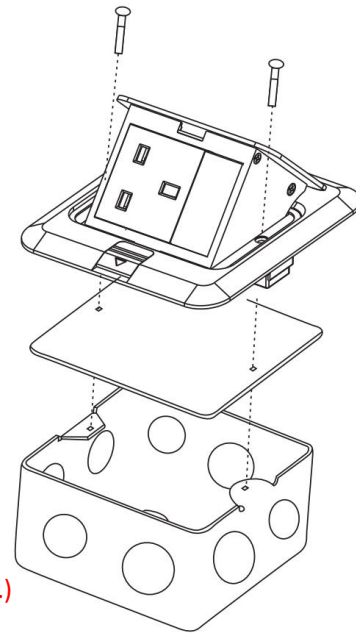

SAFEWIRE

Wenzhou Safewire Electric Co.,Ltd.

No.152 Xingguang Road, Xingguang industry zone, Liushi town, Yueqing, Wenzhou,China ,325604

FD-201 Outline drawing:

FD-201 outline

Units:mm