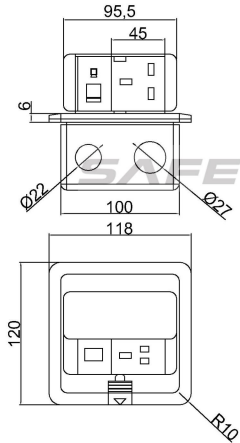

2) Technical parameters :

Serial No.	Parameter	Description
1	Panel Material	Brass alloy/Alu alloy
2	Surface finish	Wire drawing/Polishing/Spray painting
3	Panel Dimension(mm)	118*120
4	Cutout(mm)	105x105
5	Capacity of modules	3 ways modules
6	Bracket material	Zinc Alloy & Alu Alloy
7	Sink box Material	Steel+Zinc plated
8	Sink box Thickness:	1.2mm
9	Available modules:	45*45/45*22.5(mm)
10	Damping device (DP):	Normal Pop-up & Soft Pop-up available

FD-201 Outline drawing:

FD-201 outline

Units:mm

(Image is for reference only.)

Package:20 Pcs inner box into a master carton.Poly bag with box packing.

SafeWire

Package solution

www.safewirele.com

Installation Guide

1. Cut out size : 105*105mm.Install the bottom box with panel into the specified location.
2. Screw mounting frame and panel(for desktop only).
3. Fix the panel and bottom box with screws(This item is for ground installation only).
4. ADjust the tightness of all wiring lines (no influence on opening).