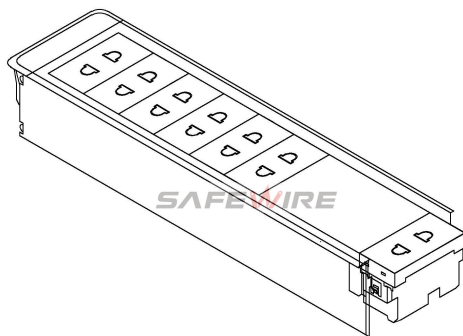

Application:

- embedded into the wall
- under table trunking
- onset floor mini-column/tower socket

Feature :

1.5...2.5mm² for stranded cable (s)

1.5...2.5mm² for flexible cable (s)

1.5...2.5mm² for rigid cable (s)

Package: 20 Pcs connector in poly bag separately with inner box. 10pcs inner boxes in one carton box

SafeWire

Package solution

Wenzhou Safewire Electric Co.,Ltd.

2nd floor, Wealth Garden, Liushi Town, Yueqing city,Wenzhou,Zhejiang,China
Tel:0086-577-61725369; Email:info@safewirele.com;

www.safewirele.com

F2B Outline drawing:

Installation Process

1. Insert the connection block in the contacts of the socket
2. Easy to install: Pre-assembled system product need only a screwdriver to have their cables connected and to fit them on the boxes-just a few seconds work for an