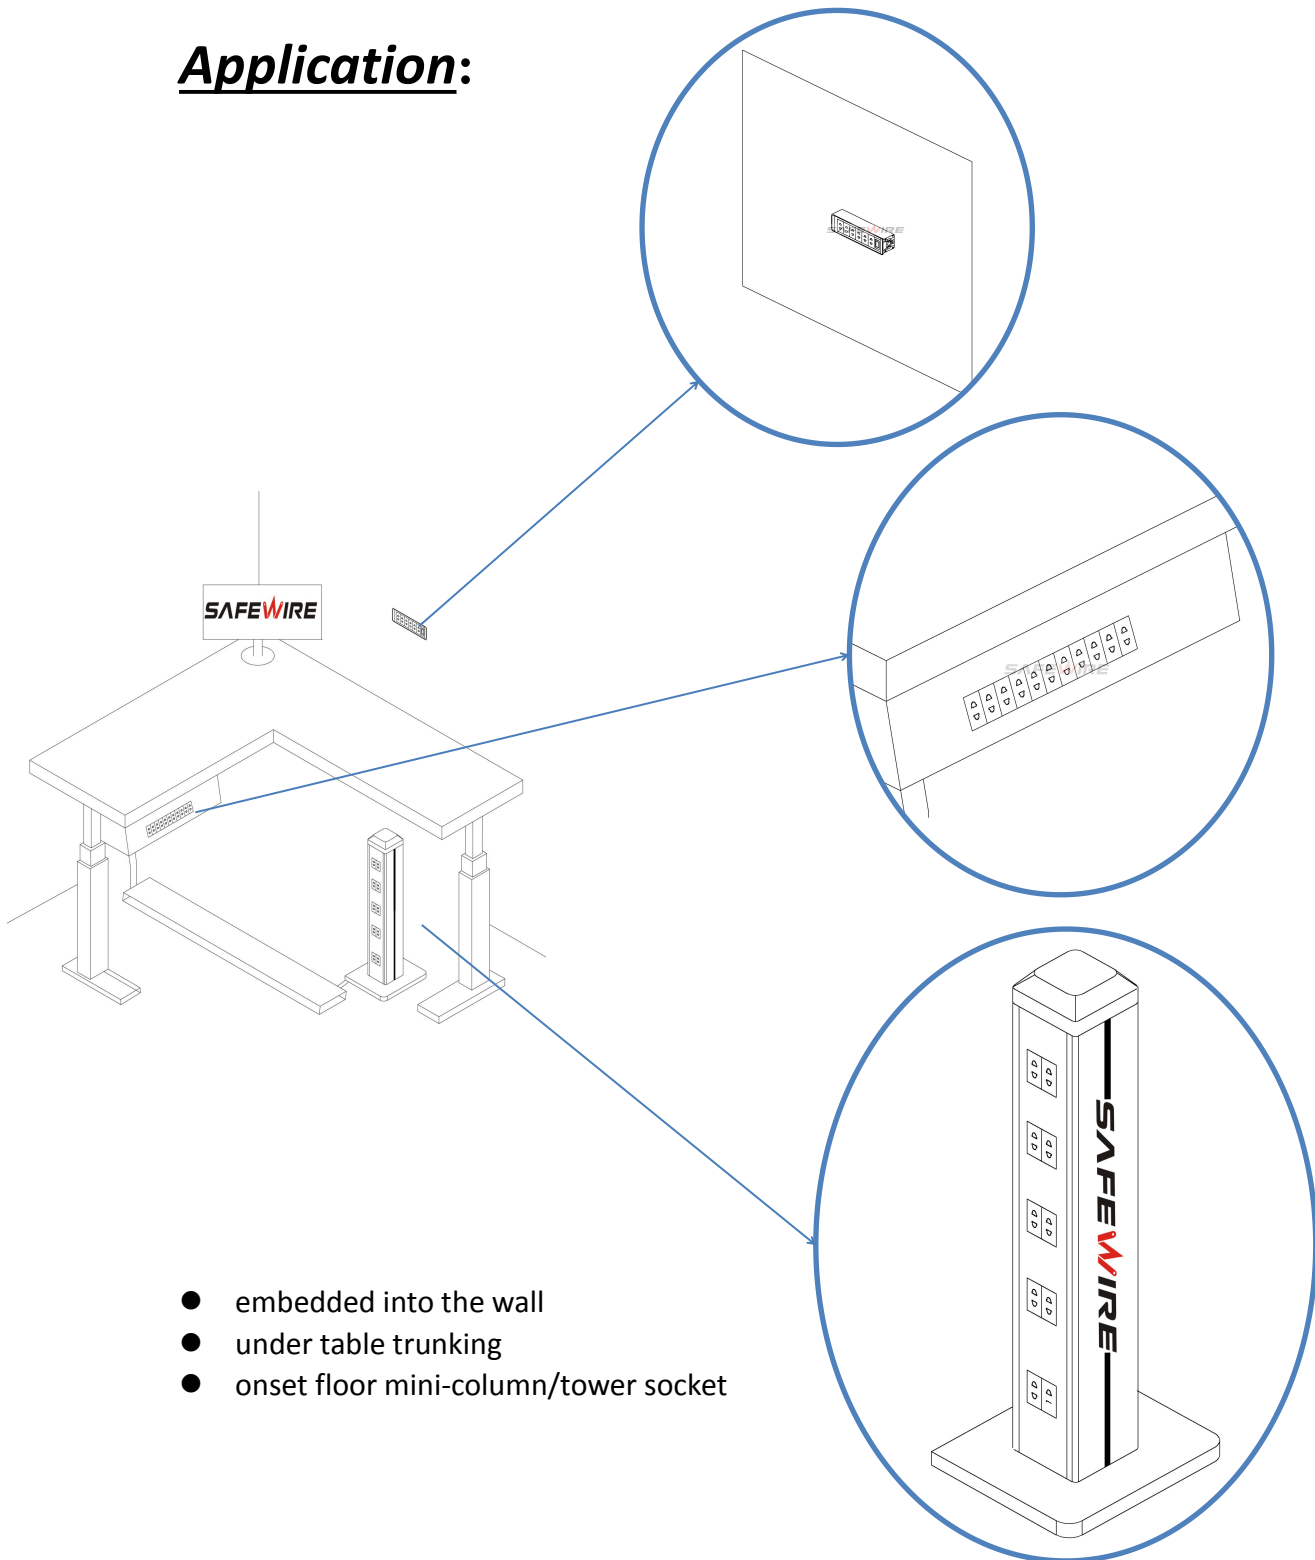

Wenzhou Safewire Electric Co.,Ltd.

2nd floor, Wealth Garden, Liushi Town, Yueqing city,Wenzhou,Zhejiang,China
Tel:0086-577-61725369; Email:info@safewirele.com;

www.safewirele.com

Characteristic:

Serial No.	Parameter	Description
1	Panel Material	PC 94-V0
2	Inside material	Tin phosphorous bronze
3	Surface finish	Glossy
4	Input voltage	250v/AC 50~60Hz
5	Rated current	16A
7	2 pin Withdrawal force	2N-18N
8	Durability	≥5000
9	Color	customization
10	Number of terminals	2 screw terminals
11	Outlet	Brazil NBR sockets
12	IK degree of protection	IK04
13	IP degree of protection	IP21
14	Dimension of product	22.5*45mm

Application:

- embedded into the wall
- under table trunking
- onset floor mini-column/tower socket

Feature :

1.5...2.5mm² for stranded cable (s)

1.5...2.5mm² for flexible cable (s)

1.5...2.5mm² for rigid cable (s)

insulation resistance tester

dielectric strength tester

Current tester

1. toolless installation
2. Single , double , triple , multi-socket using the connection block
3. With optional safety key
4. With red ,green ,white finish for UPS ,health sector or specific power supply.

www.safewirele.com

F2B Outline drawing:

Installation Process

1. Insert the connection block in the contacts of the socket
2. Easy to install: Pre-assembled system product need only a screwdriver to have their cables connected and to fit them on the boxes-just a few seconds work for an