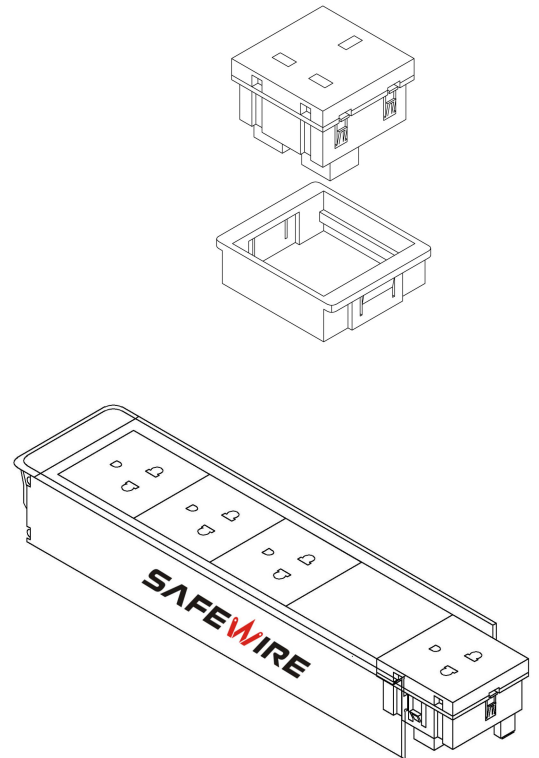

insulation resistance tester

dielectric strength tester

Current tester

1. toolless installation
2. Single , double , triple , multi-socket using the connection block
3. With optional safety key
4. With red ,green ,white finish for UPS ,health sector or specific power supply.

Package:10 Pcs connector in poly bag separately with inner box. 10pcs inner boxes in one carton box

SafeWire

Package solution

Wenzhou Safewire Electric Co.,Ltd.

2nd floor, Wealth Garden, Liushi Town, Yueqing city,Wenzhou,Zhejiang,China
Tel:0086-577-61725369; Email:info@safewirele.com;

www.safewirele.com

F18B Outline drawing:

Installation Process

1. Insert the connection block in the contacts of the socket
2. Easy to install: Pre-assembled system product need only a screwdriver to have their cables connected and to fit them on the boxes-just a few seconds work for an incredible long-last installation.