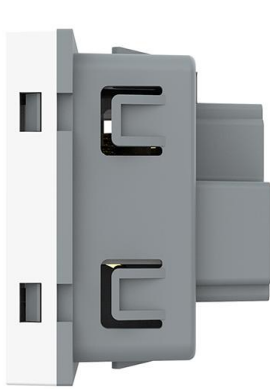

Characteristic:

Serial No.	Parameter	Description
1	Panel Material	PC 94-V0
2	Inside material	Tin phosphorous bronze
3	Surface finish	Glossy
4	Input voltage	250v/AC 50~60Hz
5	Rated current	16A
6	Durability	≥5000
7	Color	customization
8	Number of terminals	2 screw terminals
9	Outlet	US sockets
10	IK degree of protection	IK04
11	IP degree of protection	IP21
12	Dimension of product	45*45mm

Application:

- embedded into the wall
- under table trunking
- onset floor mini-column/tower socket

Feature :

1.5...2.5mm² for stranded cable (s)

1.5...2.5mm² for flexible cable (s)

1.5...2.5mm² for rigid cable (s)