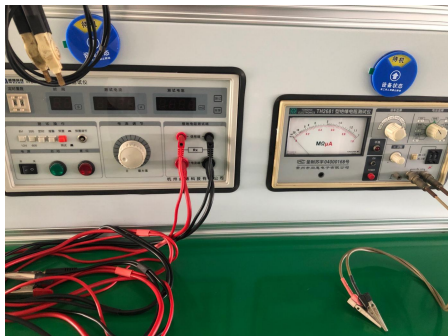

insulation resistance tester

dielectric strength tester

Current tester

1. toolless installation
2. Single , double , triple , multi-socket using the connection block
3. With optional safety key
4. With red ,green ,white finish for UPS ,health sector or specific power supply.