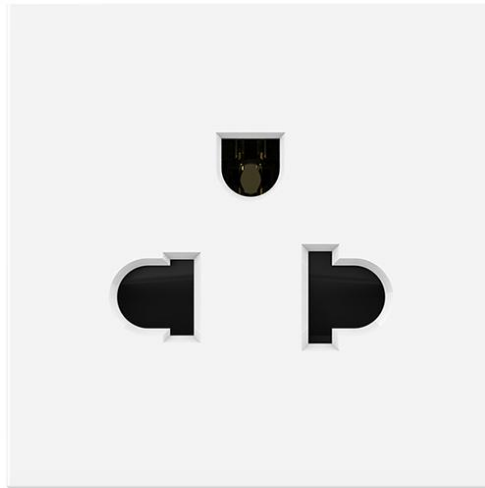

Wenzhou Safewire Electric Co.,Ltd.

2nd floor, Wealth Garden, Liushi Town, Yueqing city,Wenzhou,Zhejiang,China
Tel:0086-577-61725369; Email:info@safewirele.com;

www.safewirele.com

Wenzhou Safewire Electric CO.,Ltd.

SPECIFICATION SHEET

PRODUCT NAME: multi-function socket

PRODUCT No. : F18B

ADD: 2nd floor, Wealth Garden, Liushi Town, Yueqing city,Wenzhou,Zhejiang,China

(TEL) :0086-577-61725369

(E-mail) : info@safewirele.com

(WEB): <http://www.safewirele.com>