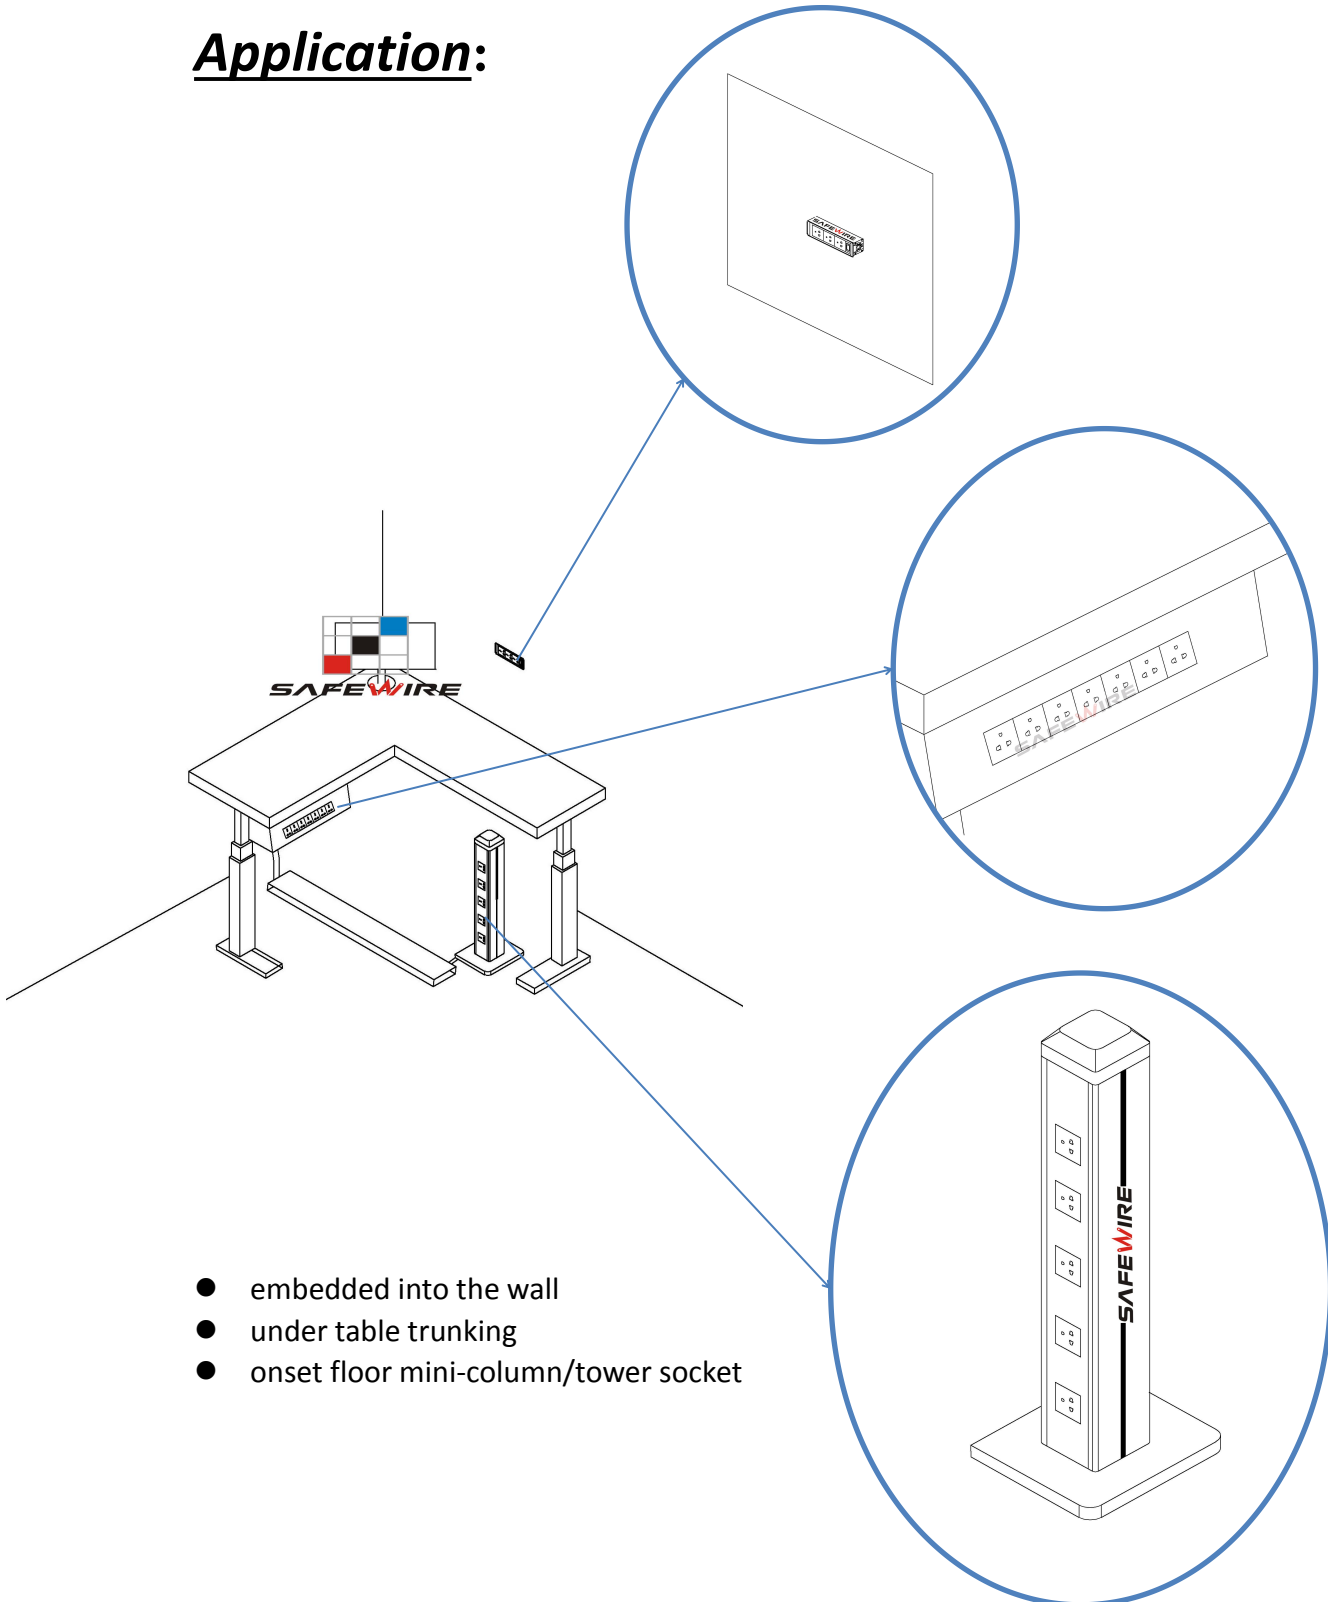

Characteristic:

Serial No.	Parameter	Description
1	Panel Material	PC 94-V0
2	Inside material	Tin phosphorous bronze
3	Surface finish	Glossy
4	Input voltage	250v/AC 50~60Hz
5	Rated current	16A
6	Durability	≥5000
7	Color	customization
8	Number of terminals	2 screw terminals
9	Outlet	US sockets
10	IK degree of protection	IK04
11	IP degree of protection	IP21
12	Dimension of product	45*45mm

Application:

- embedded into the wall
- under table trunking
- onset floor mini-column/tower socket

Feature :

1.5...2.5mm² for stranded cable (s)

1.5...2.5mm² for flexible cable (s)

1.5...2.5mm² for rigid cable (s)

www.safewirele.com

F18B Outline drawing:

Installation Process

1. Insert the connection block in the contacts of the socket
2. Easy to install: Pre-assembled system product need only a screwdriver to have their cables connected and to fit them on the boxes-just a few seconds work for an incredible long-last installation.