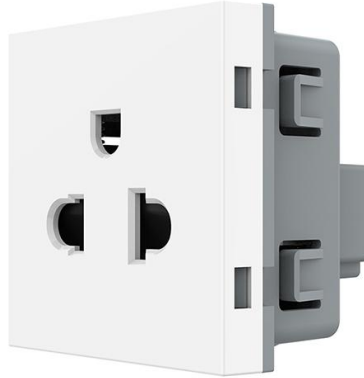

Characteristic:

Serial No.	Parameter	Description
1	Panel Material	PC 94-V0
2	Inside material	Tin phosphorous bronze
3	Surface finish	Glossy
4	Input voltage	250v/AC 50~60Hz
5	Rated current	16A
6	Durability	≥5000
7	Color	customization
8	Number of terminals	2 screw terminals
9	Outlet	US sockets
10	IK degree of protection	IK04
11	IP degree of protection	IP21
12	Dimension of product	45*45mm

Application:

- embedded into the wall
- under table trunking
- onset floor mini-column/tower socket

Feature :

1.5...2.5mm² for stranded cable (s)

1.5...2.5mm² for flexible cable (s)

1.5...2.5mm² for rigid cable (s)