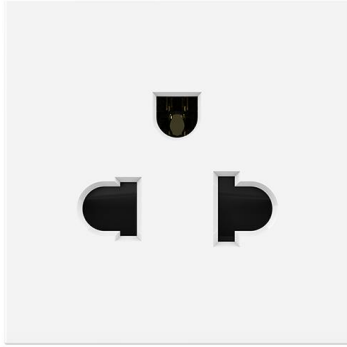

Characteristic:

Serial No.	Parameter	Description
1	Panel Material	PC 94-V0
2	Inside material	Tin phosphorous bronze
3	Surface finish	Glossy
4	Input voltage	250v/AC 50~60Hz
5	Rated current	16A
6	Durability	≥5000
7	Color	customization
8	Number of terminals	2 screw terminals
9	Outlet	US sockets
10	IK degree of protection	IK04
11	IP degree of protection	IP21
12	Dimension of product	45*45mm

Application:

- embedded into the wall
- under table trunking
- onset floor mini-column/tower socket

Feature :

1.5...2.5mm² for stranded cable (s)

1.5...2.5mm² for flexible cable (s)

1.5...2.5mm² for rigid cable (s)