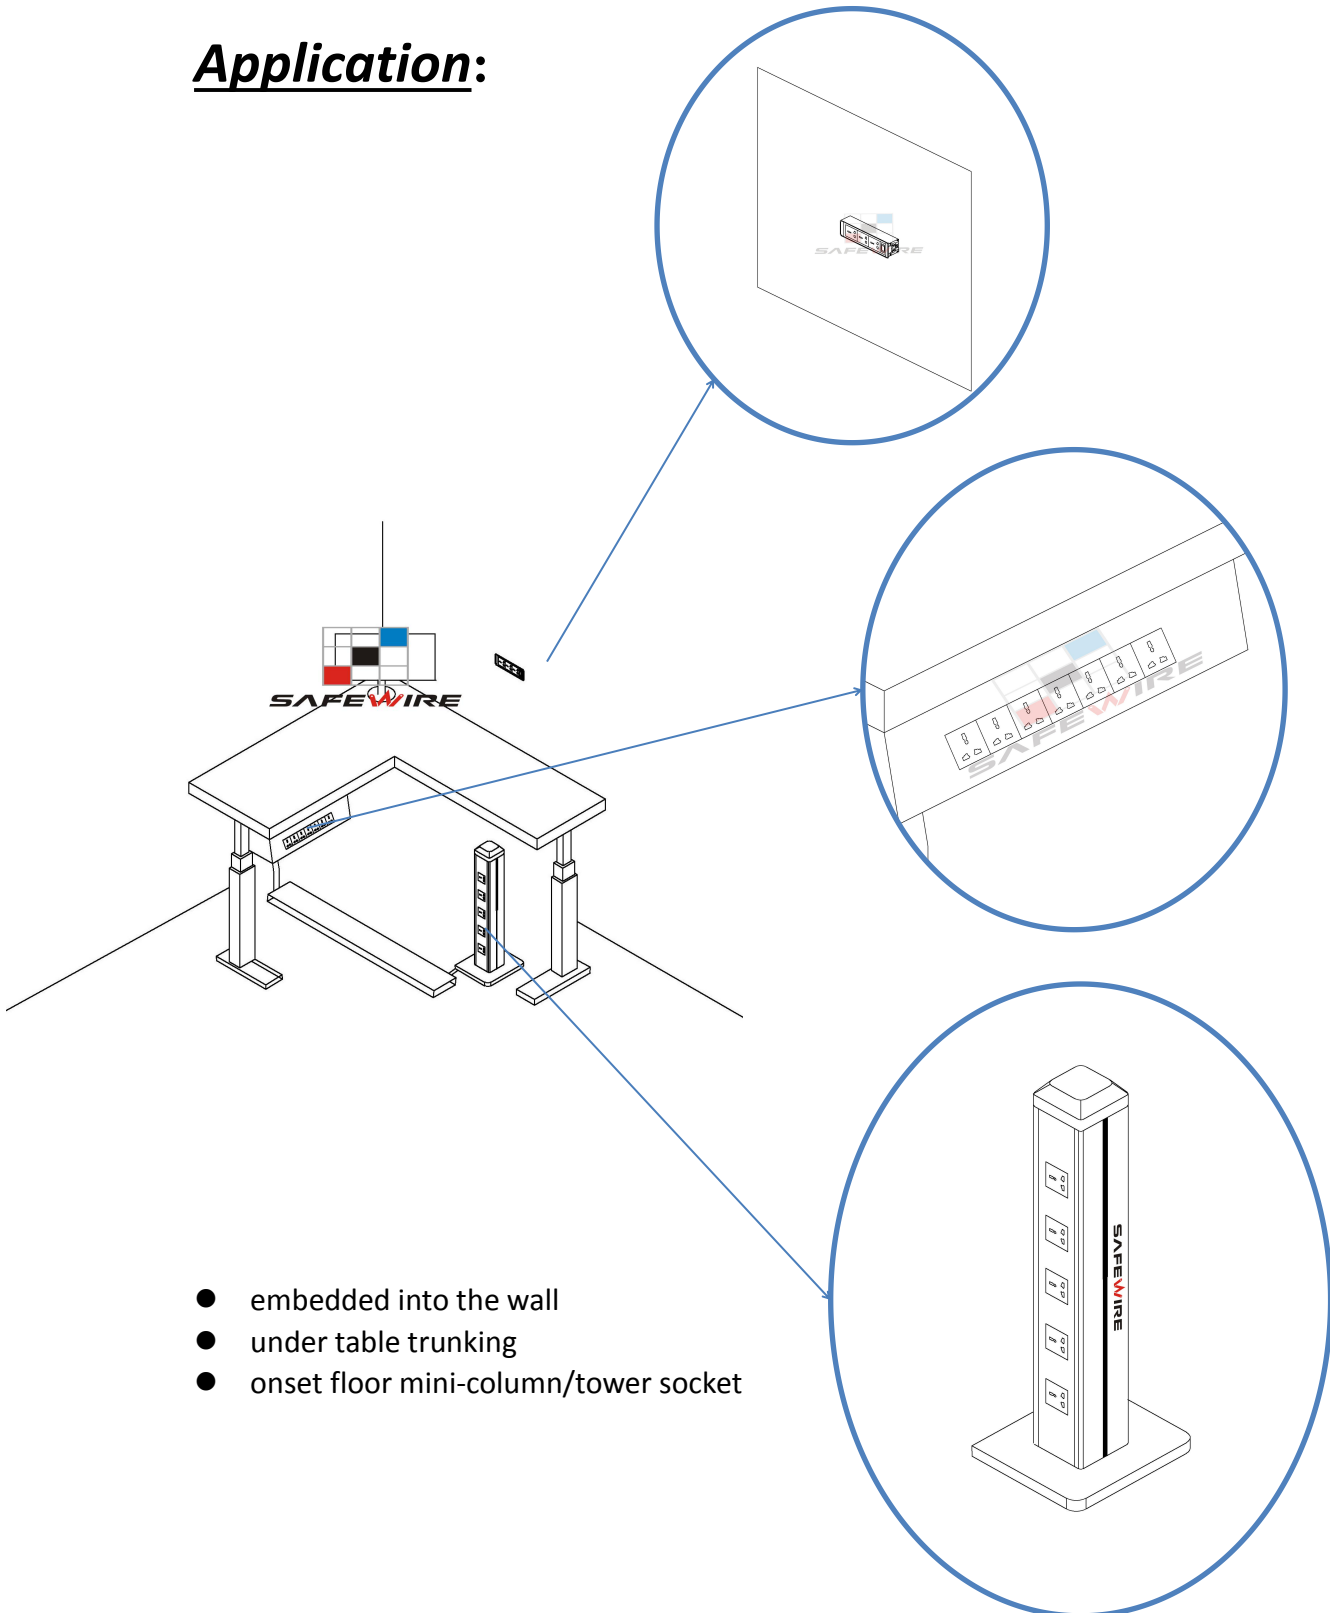

## **Characteristic:**

Serial No.	Parameter	Description
1	Panel Material	PC 94-V0
2	Inside material	Tin phosphorous bronze
3	Surface finish	Glossy
4	Input voltage	250v/AC 50~60Hz
5	Rated current	10A
6	3 pin Withdrawal force	54N
7	2 pin Withdrawal force	2N-18N
8	Durability	≥5000
9	Color	customization
10	Number of terminals	2 screw terminals
11	Outlet	international multi- configuration sockets
12	IK degree of protection	IK04
13	IP degree of protection	IP21
14	Dimension of product	45*45mm

## Application:

- embedded into the wall
- under table trunking
- onset floor mini-column/tower socket