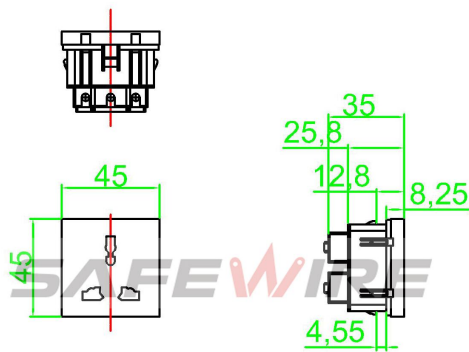

### Package solution

[www.safewirele.com](http://www.safewirele.com)

**F4 Outline drawing:**

**SAFEWIRE**

**F4 Outline**

**Units: mm**

**Installation Process**

1. Insert the connection block in the contacts of the socket
2. Easy to install: Pre-assembled system product need only a screwdriver to have their cables connected and to fit them on the boxes-just a few seconds work for an incredible long-last installation.