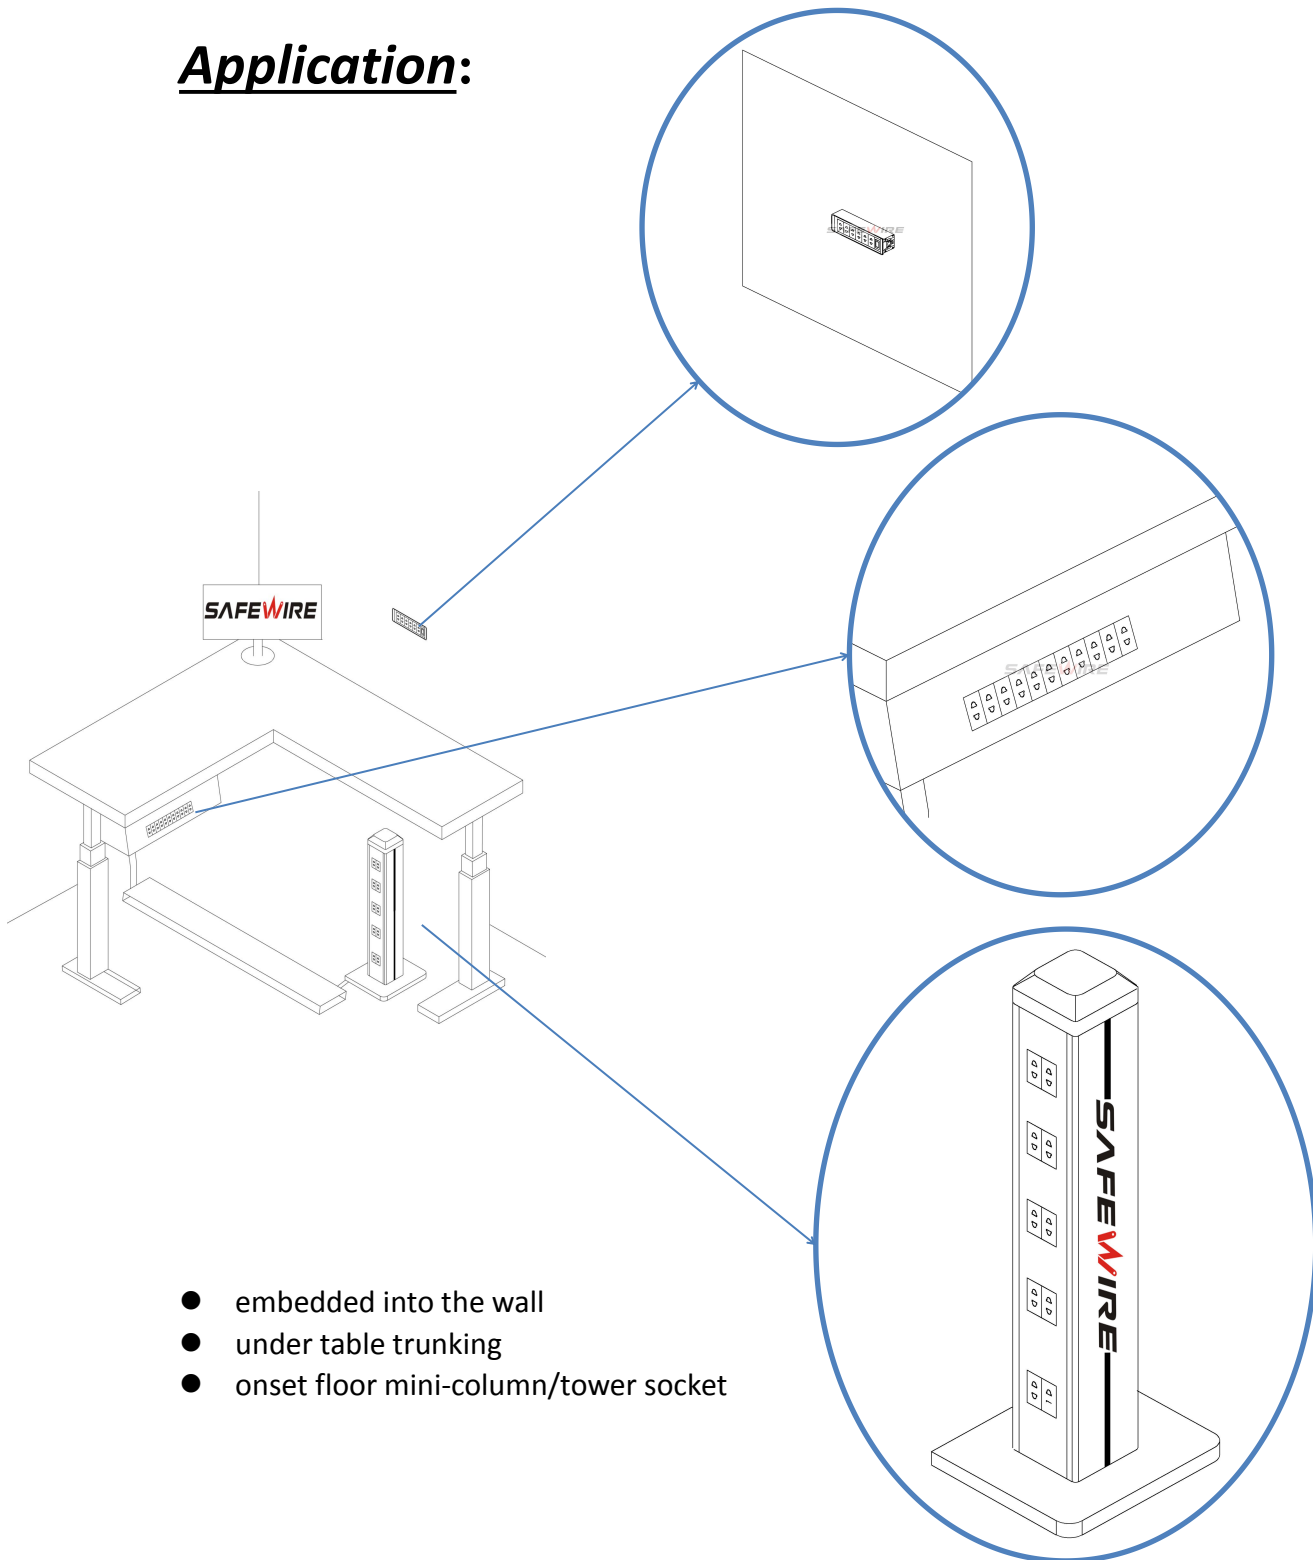

Wenzhou Safewire Electric Co.,Ltd.

2nd floor, Wealth Garden, Liushi Town, Yueqing city,Wenzhou,Zhejiang,China
Tel:0086-577-61725369; Email:info@safewirele.com;

www.safewirele.com

Characteristic:

Serial No.	Parameter	Description
1	Panel Material	PC 94-V0
2	Inside material	Tin phosphorous bronze
3	Surface finish	Glossy
4	Input voltage	250v/AC 50~60Hz
5	Rated current	15A
7	2 pin Withdrawal force	2N-18N
8	Durability	≥5000
9	Color	customization
10	Number of terminals	2 screw terminals
11	Outlet	US sockets
12	IK degree of protection	IK04
13	IP degree of protection	IP21
14	Dimension of product	22.5*45mm

Application:

- embedded into the wall
- under table trunking
- onset floor mini-column/tower socket

Feature :

1.5...2.5mm² for stranded cable (s)

1.5...2.5mm² for flexible cable (s)

1.5...2.5mm² for rigid cable (s)

insulation resistance tester

dielectric strength tester

Current tester

1. toolless installation
2. Single , double , triple , multi-socket using the connection block
3. With optional safety key
4. With red ,green ,white finish for UPS ,health sector or specific power supply.

www.safewirele.com

F2C Outline drawing:

Installation Process

1. Insert the connection block in the contacts of the socket
2. Easy to install: Pre-assembled system product need only a screwdriver to have their cables connected and to fit them on the boxes-just a few seconds work for an