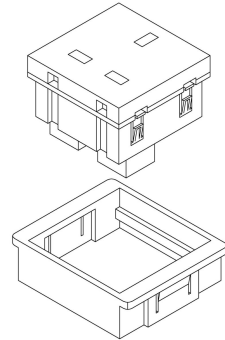

Package: 20 Pcs connector in poly bag separately with inner box. 10pcs inner boxes in one carton box

SafeWire

Package solution

Wenzhou Safewire Electric Co.,Ltd.

2nd floor, Wealth Garden, Liushi Town, Yueqing city,Wenzhou,Zhejiang,China
Tel:0086-577-61725369; Email:info@safewirele.com;

www.safewirele.com

F2C Outline drawing:

Installation Process

1. Insert the connection block in the contacts of the socket
2. Easy to install: Pre-assembled system product need only a screwdriver to have their cables connected and to fit them on the boxes-just a few seconds work for an