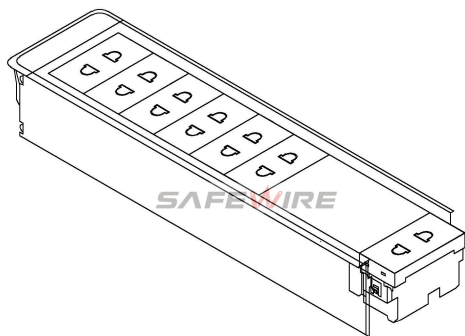

Application:

- embedded into the wall
- under table trunking
- onset floor mini-column/tower socket

Feature :

1.5...2.5mm² for stranded cable (s)

1.5...2.5mm² for flexible cable (s)

1.5...2.5mm² for rigid cable (s)

Package: 20 Pcs connector in poly bag separately with inner box. 10pcs inner boxes in one carton box

SafeWire

Package solution

Wenzhou Safewire Electric Co.,Ltd.

2nd floor, Wealth Garden, Liushi Town, Yueqing city,Wenzhou,Zhejiang,China
Tel:0086-577-61725369; Email:info@safewirele.com;

www.safewirele.com

F2C Outline drawing:

Installation Process

1. Insert the connection block in the contacts of the socket
2. Easy to install: Pre-assembled system product need only a screwdriver to have their cables connected and to fit them on the boxes-just a few seconds work for an