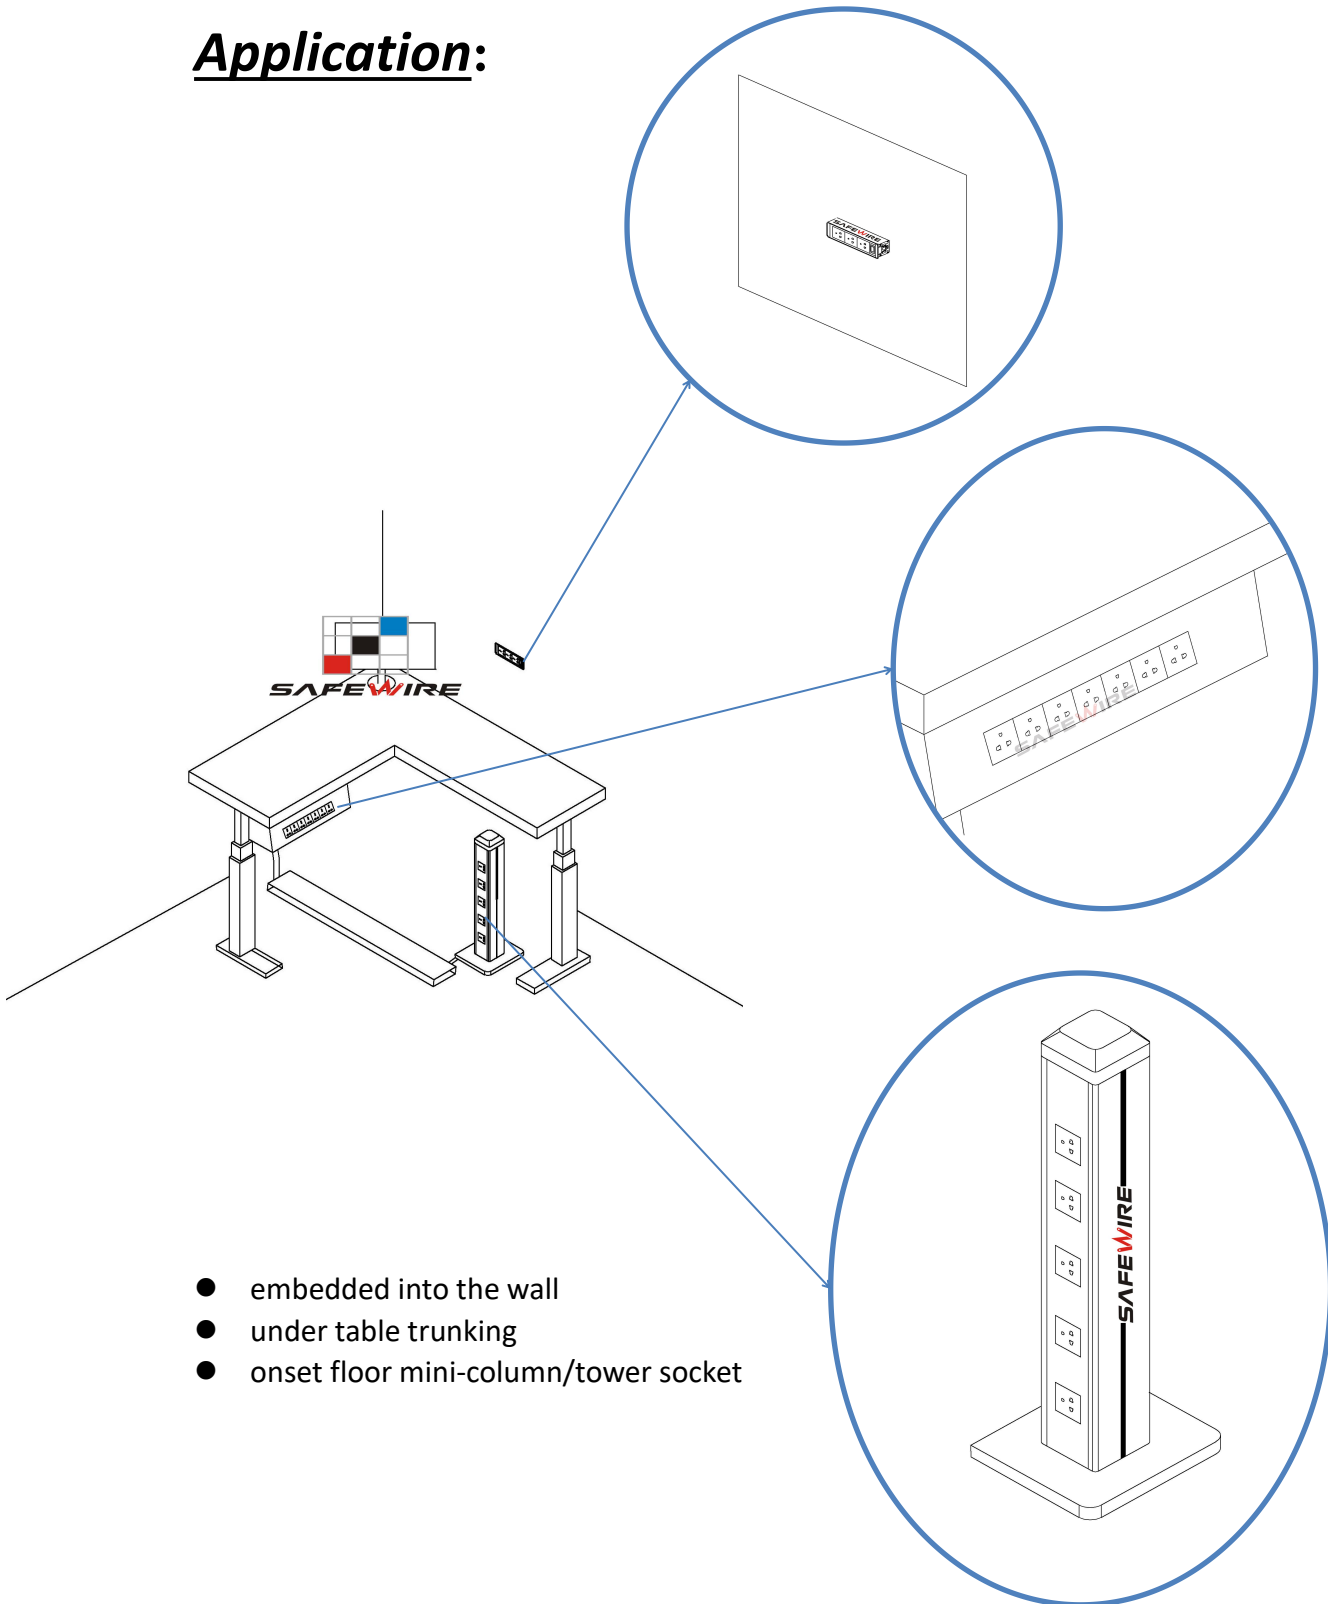

## **Characteristic:**

Serial No.	Parameter	Description
1	Panel Material	PC 94-V0
2	Inside material	Tin phosphorous bronze
3	Surface finish	Glossy
4	Input voltage	250v/AC 50~60Hz
5	Rated current	15A
6	Durability	≥5000
7	Color	customization
8	Number of terminals	2 screw terminals
9	Outlet	Euro American sockets
10	IK degree of protection	IK04
11	IP degree of protection	IP21
12	Dimension of product	45*45mm

## Application:

- embedded into the wall
- under table trunking
- onset floor mini-column/tower socket

**F20 Outline drawing:**

**Installation Process**

1. Insert the connection block in the contacts of the socket
2. Easy to install: Pre-assembled system product need only a screwdriver to have their cables connected and to fit them on the boxes-just a few seconds work for an incredible long-last installation.