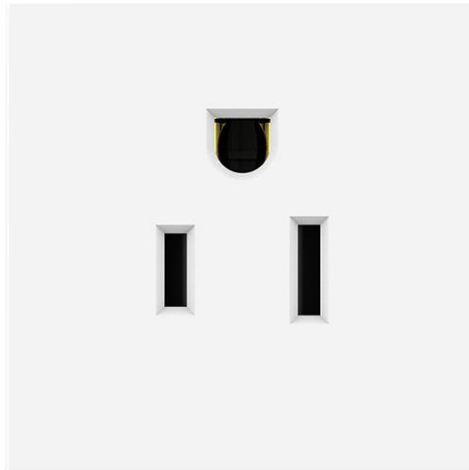

Wenzhou Safewire Electric Co.,Ltd.
2nd floor, Wealth Garden, Liushi Town, Yueqing city,Wenzhou,Zhejiang,China
Tel:0086-577-61725369; Email:info@safewirele.com;
www.safewirele.com

Wenzhou Safewire Electric CO.,Ltd.

SPECIFICATION SHEET

PRODUCT NAME: US 15A sockets

PRODUCT No. : F20

ADD: 2nd floor, Wealth Garden, Liushi Town, Yueqing city,Wenzhou,Zhejiang,China
(TEL) :0086-577-61725369
(E-mail) : info@safewirele.com
(WEB): <http://www.safewirele.com>