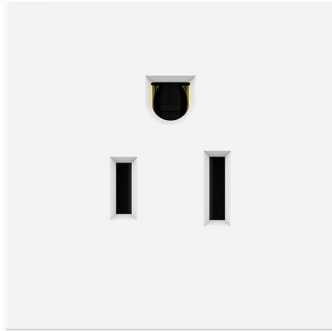

Feature :

1.5...2.5mm² for stranded cable (s)

1.5...2.5mm² for flexible cable (s)

1.5...2.5mm² for rigid cable (s)