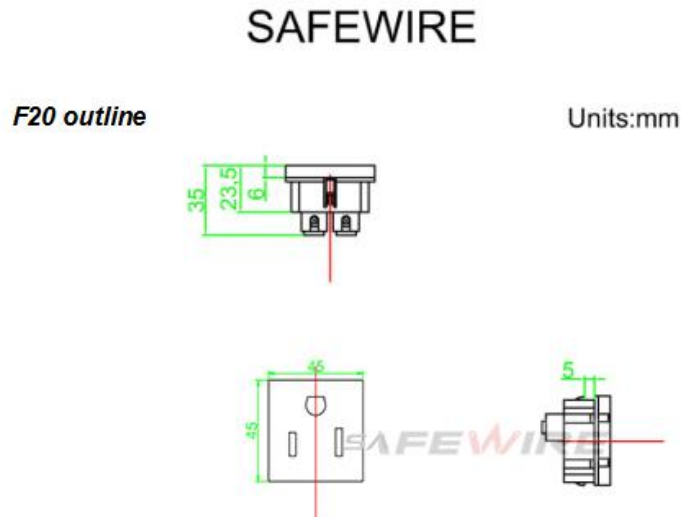

**F20 Outline drawing:**

**Installation Process**

1. Insert the connection block in the contacts of the socket
2. Easy to install: Pre-assembled system product need only a screwdriver to have their cables connected and to fit them on the boxes-just a few seconds work for an incredible long-last installation.