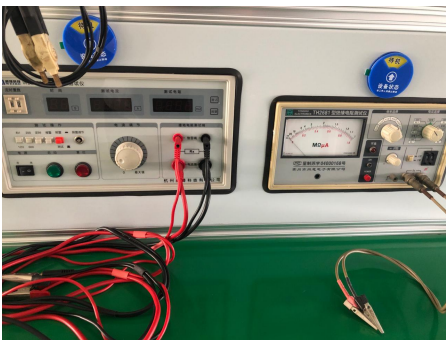

1.5...2.5mm² for stranded cable (s)

1.5...2.5mm² for flexible cable (s)

1.5...2.5mm² for rigid cable (s)

insulation resistance tester