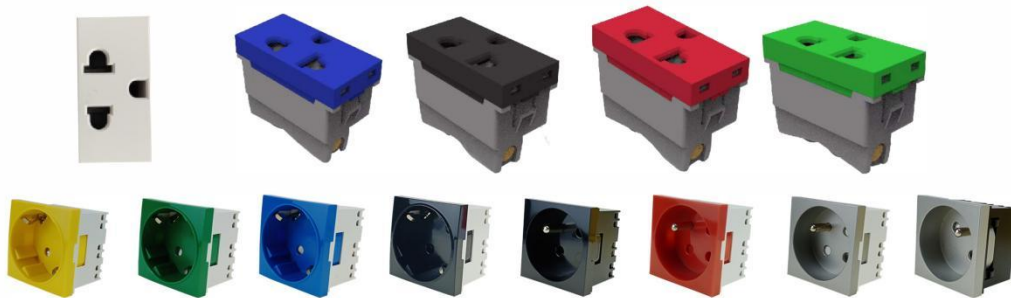

2.More color with affordable MOQ.