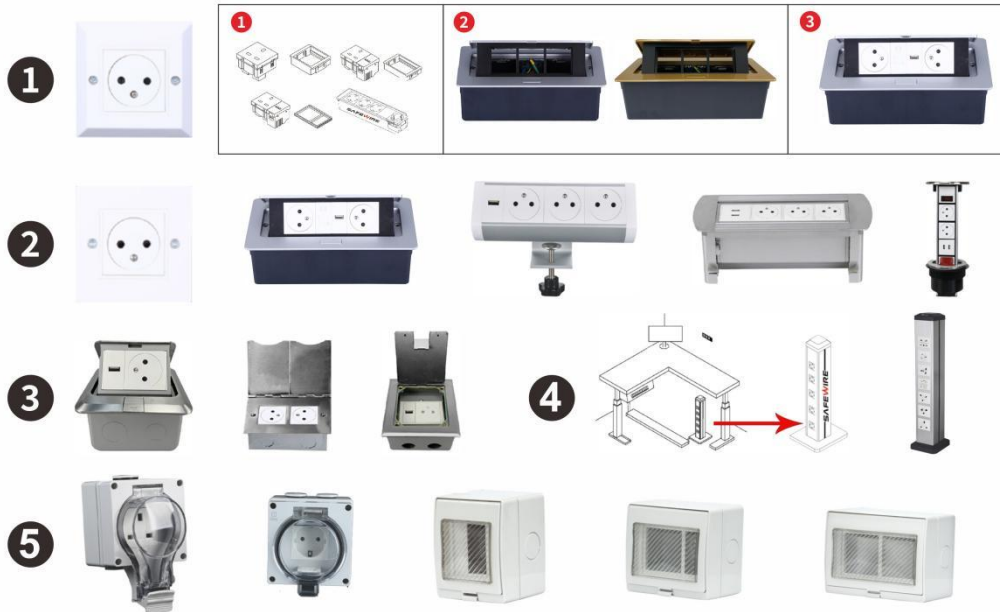

F57-A

F63

F67A

F69A

F-QB53

C)Safewire's 45×45mm modules in cable management.

E)Safewire optional of economical package :

Installation Process

1. Insert the connection block in the contacts of the socket
2. Easy to install: Pre-assembled system product need only a screwdriver to have their cables connected and to fit them on the boxes-just a few seconds work for an incredible long-last installation.