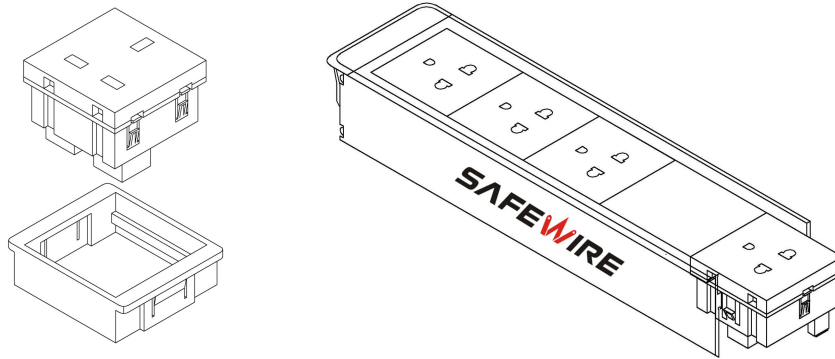

Wenzhou Safewire Electric Co.,Ltd.

2nd floor, Wealth Garden, Liushi Town, Yueqing city,Wenzhou,Zhejiang,China
Tel:0086-577-61725369; Email:info@safewirele.com;

www.safewirele.com

4.Safety Warning:

1. For indoor use only.
- 2.This product must be installed/wired by a qualified electrician.

5.Attentions:

- 1.Protect children from touch skirt of socket.
- 2.Ensure current and voltage as rating current/voltage .Do not overload
3. Prevent from corrosive liquid, gas (strong acid, strong alkali, paint)and humidity